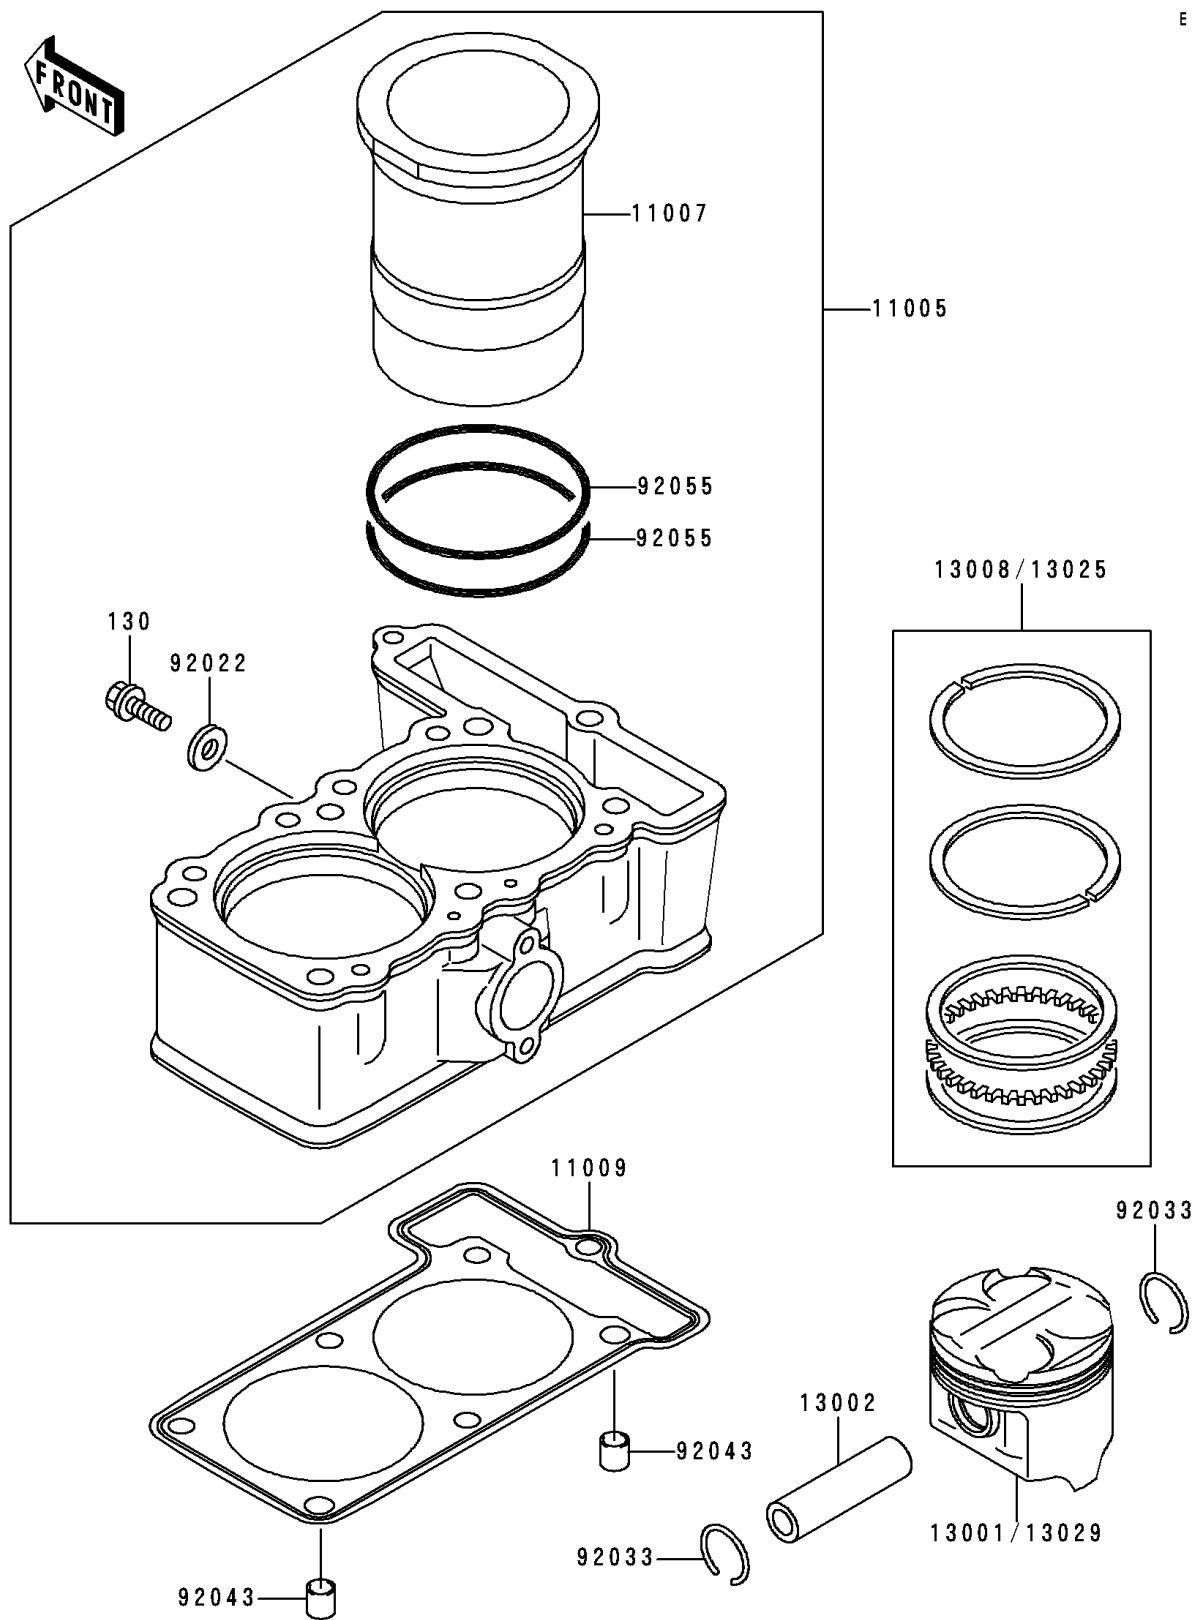

1995 Ninja[®] 250R

PARTS DIAGRAM

Cylinder/Piston(s)

Kawasaki

Let the Good Times Roll[®]

E1120

1995 Ninja[®] 250R

PARTS LIST

Cylinder/Piston(s)

ITEM NAME

PART NUMBER

QUANTITY
