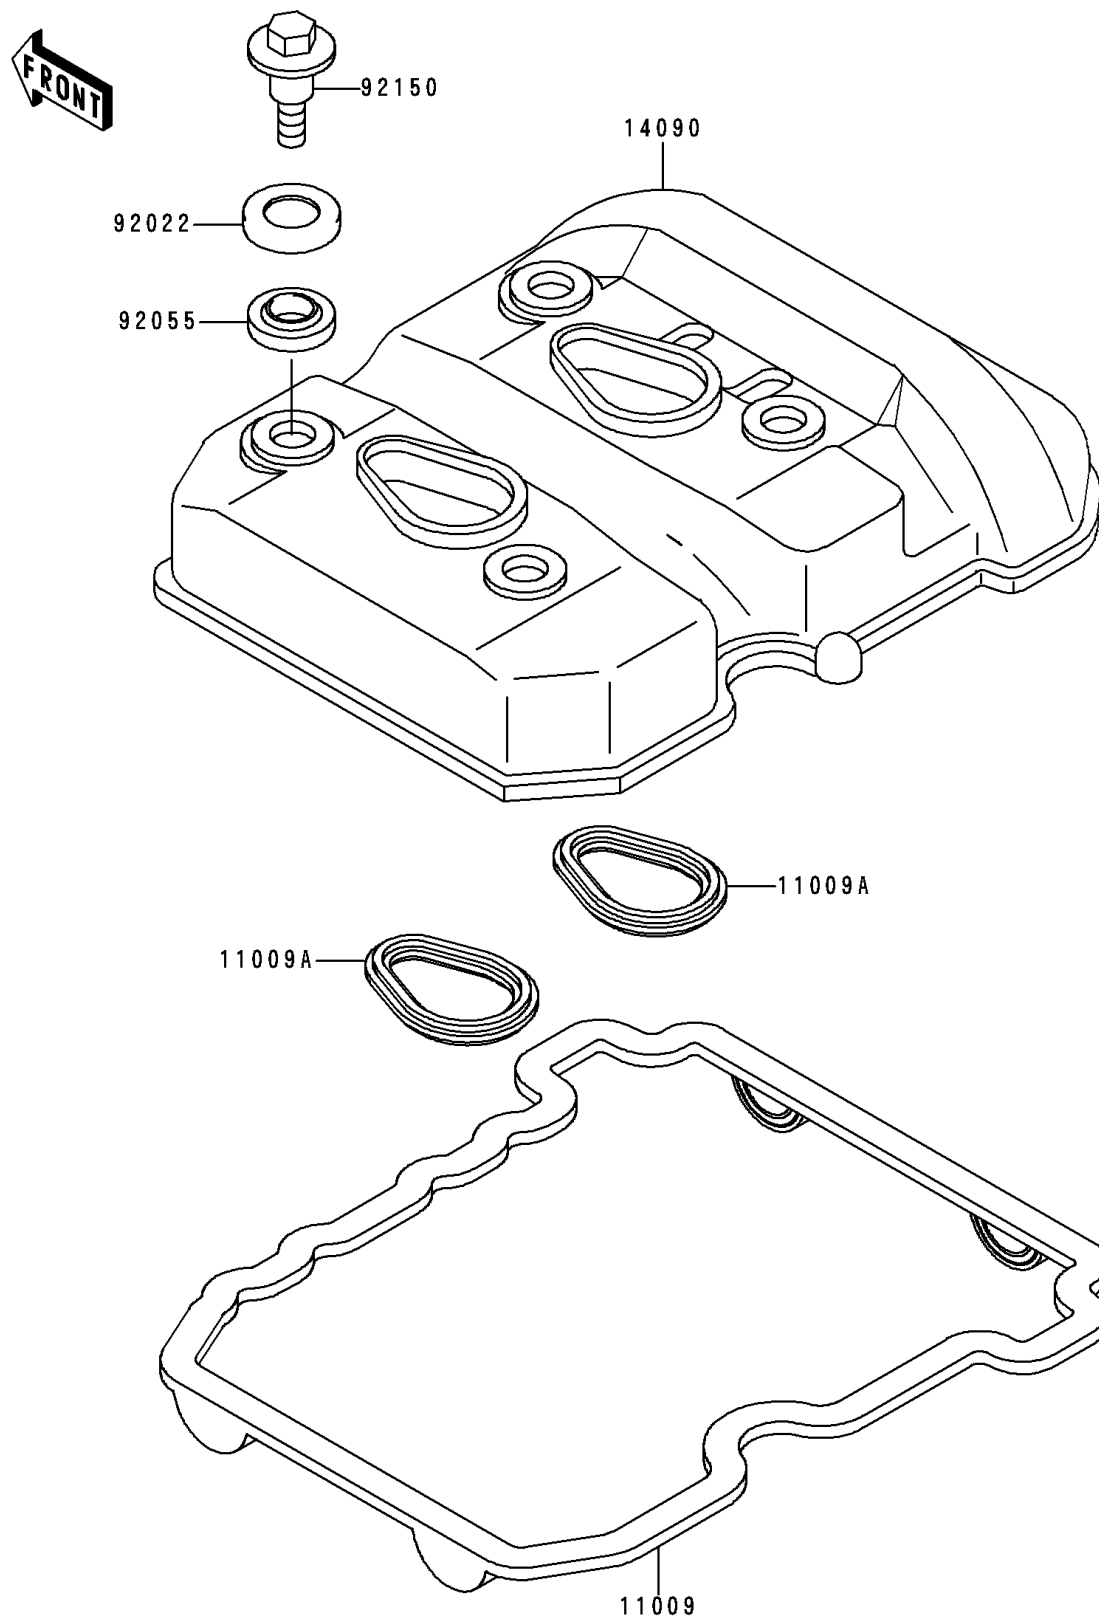

1992 Ninja[®] 250R

PARTS DIAGRAM

Cylinder Head Cover

Kawasaki

Let the Good Times Roll[®]

E1112

1992 Ninja[®] 250R

PARTS LIST

Cylinder Head Cover

ITEM NAME

PART NUMBER

QUANTITY
