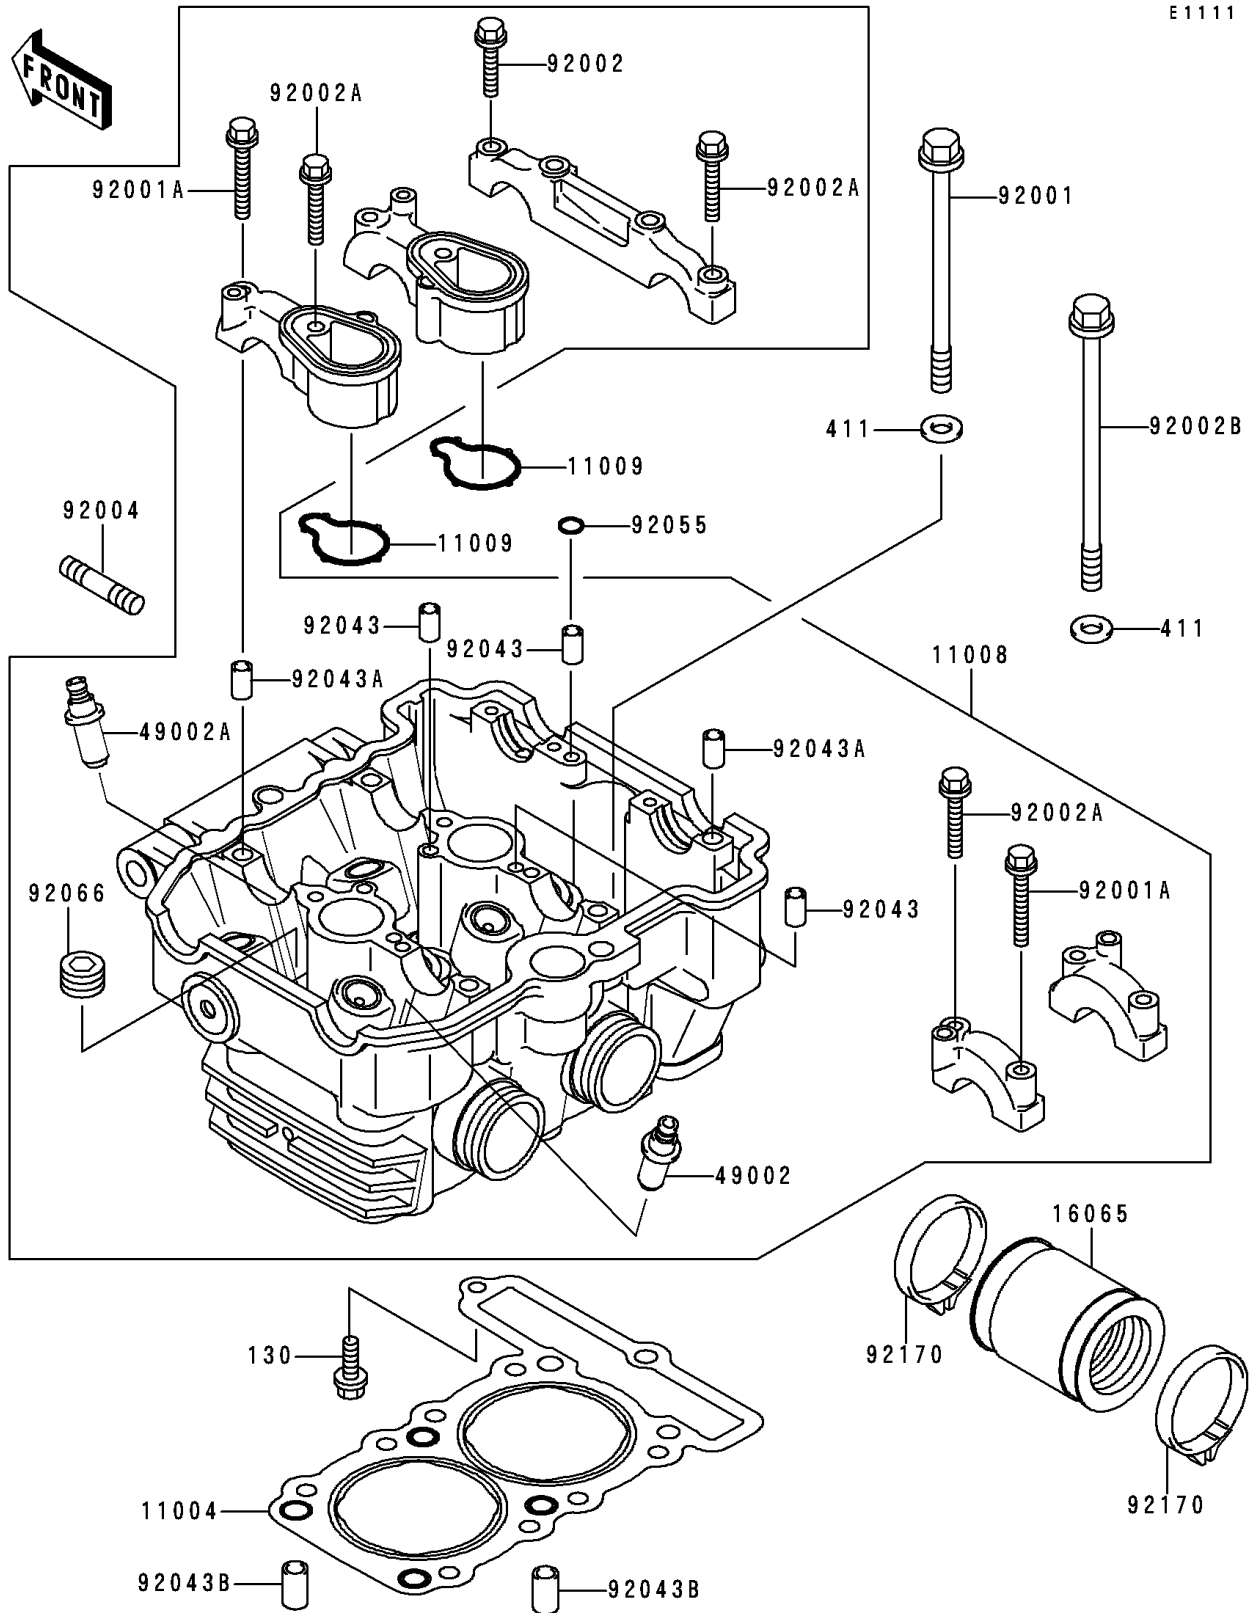

1992 Ninja[®] 250R

PARTS DIAGRAM

Cylinder Head

1992 Ninja[®] 250R

PARTS LIST

Cylinder Head

ITEM NAME

PART NUMBER

QUANTITY
