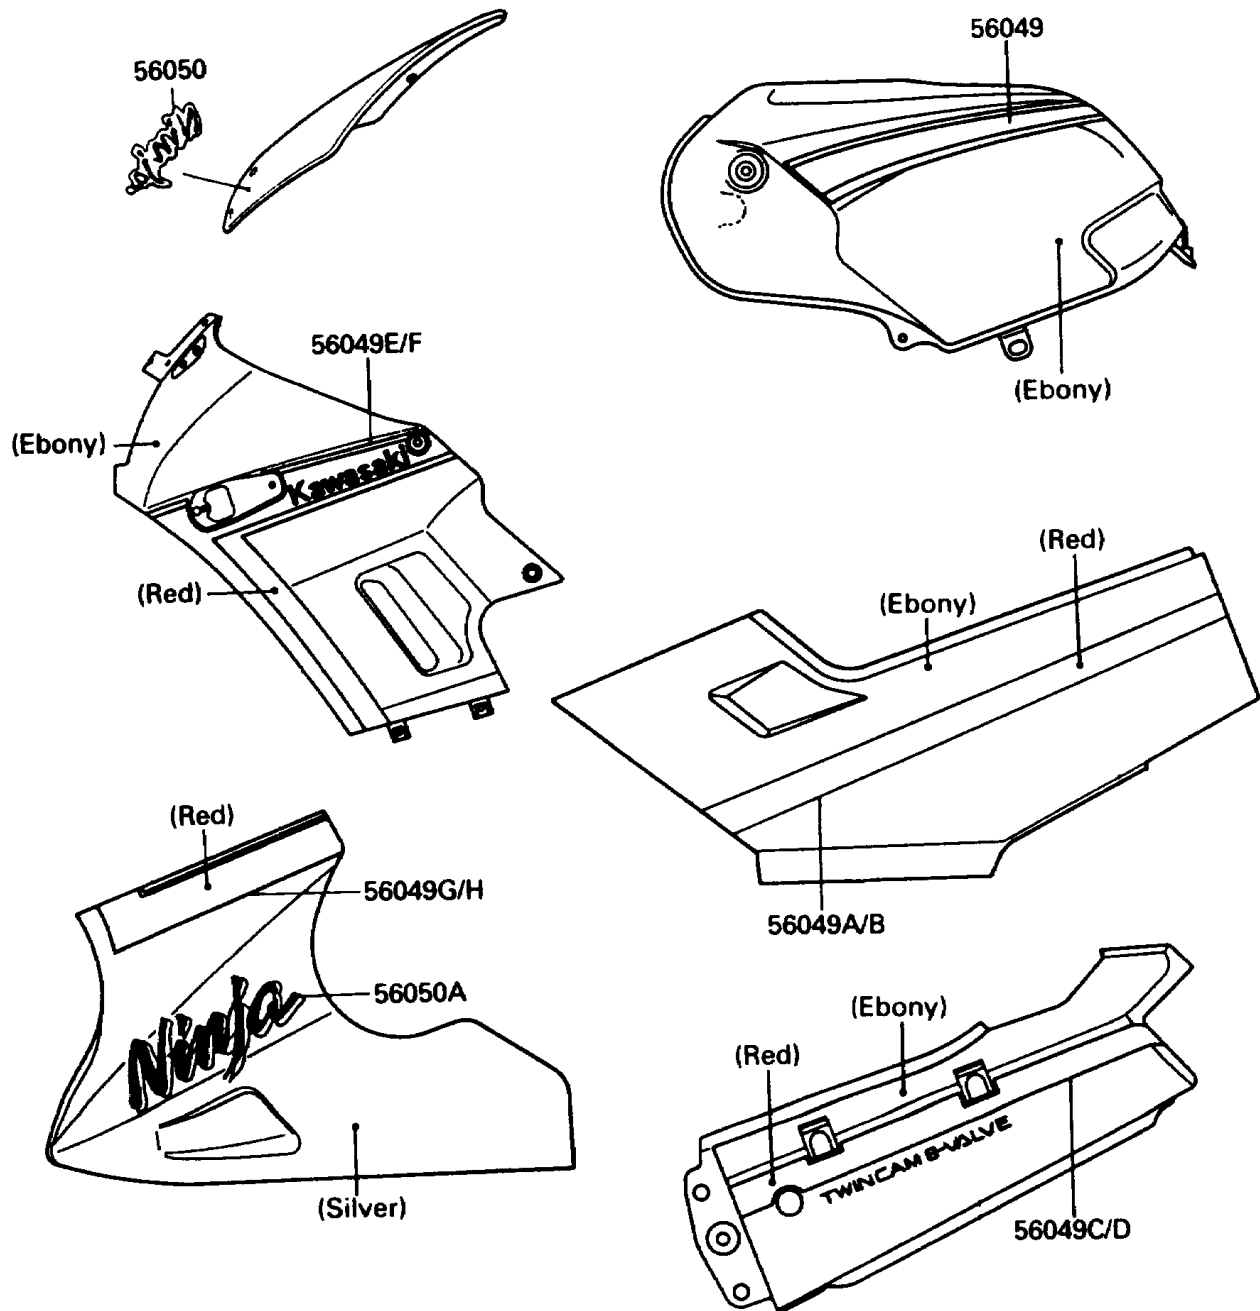

1990 Ninja® 250R

PARTS DIAGRAM

Decals(EBONY/SILVER)(EX250-F4)

F2861D

1990 Ninja[®] 250R

PARTS LIST

Decals(EBONY/SILVER)(EX250-F4)

ITEM NAME

PART NUMBER

QUANTITY
