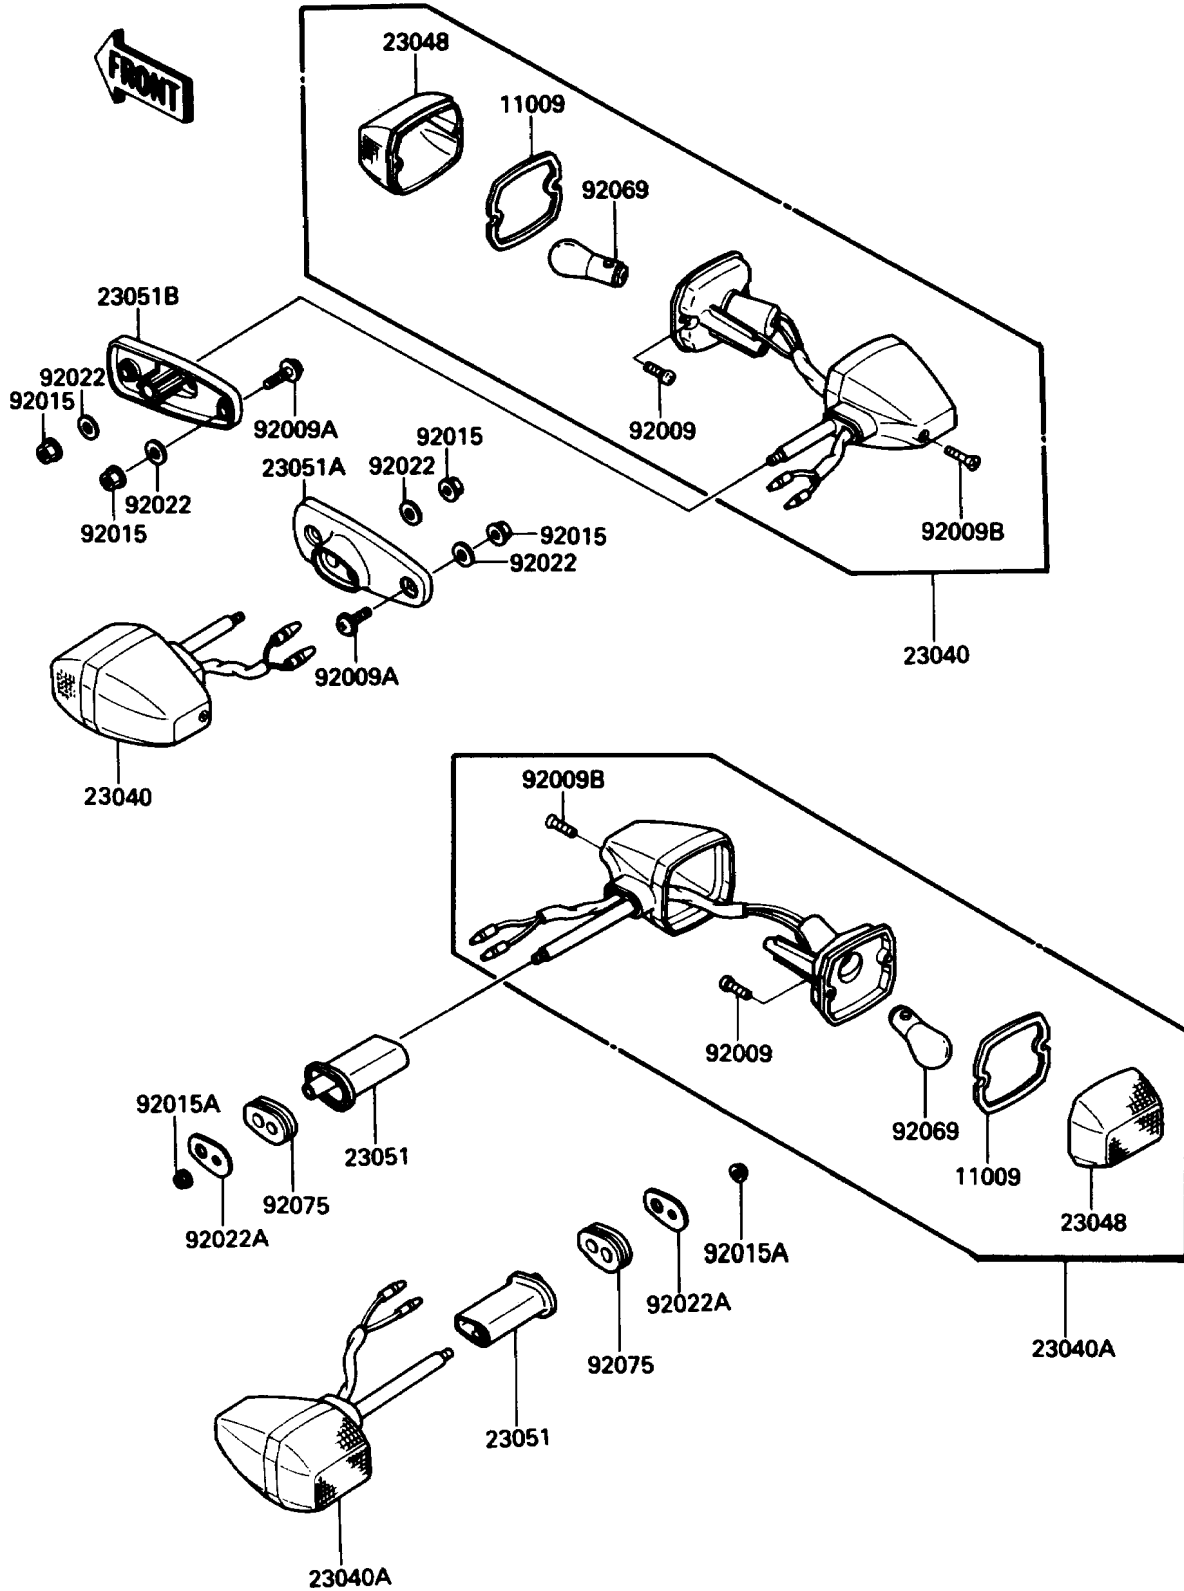

1990 Ninja[®] 250R

PARTS DIAGRAM

Turn Signals

F2730-0151

1990 Ninja[®] 250R

PARTS LIST

Turn Signals

ITEM NAME

PART NUMBER

QUANTITY
