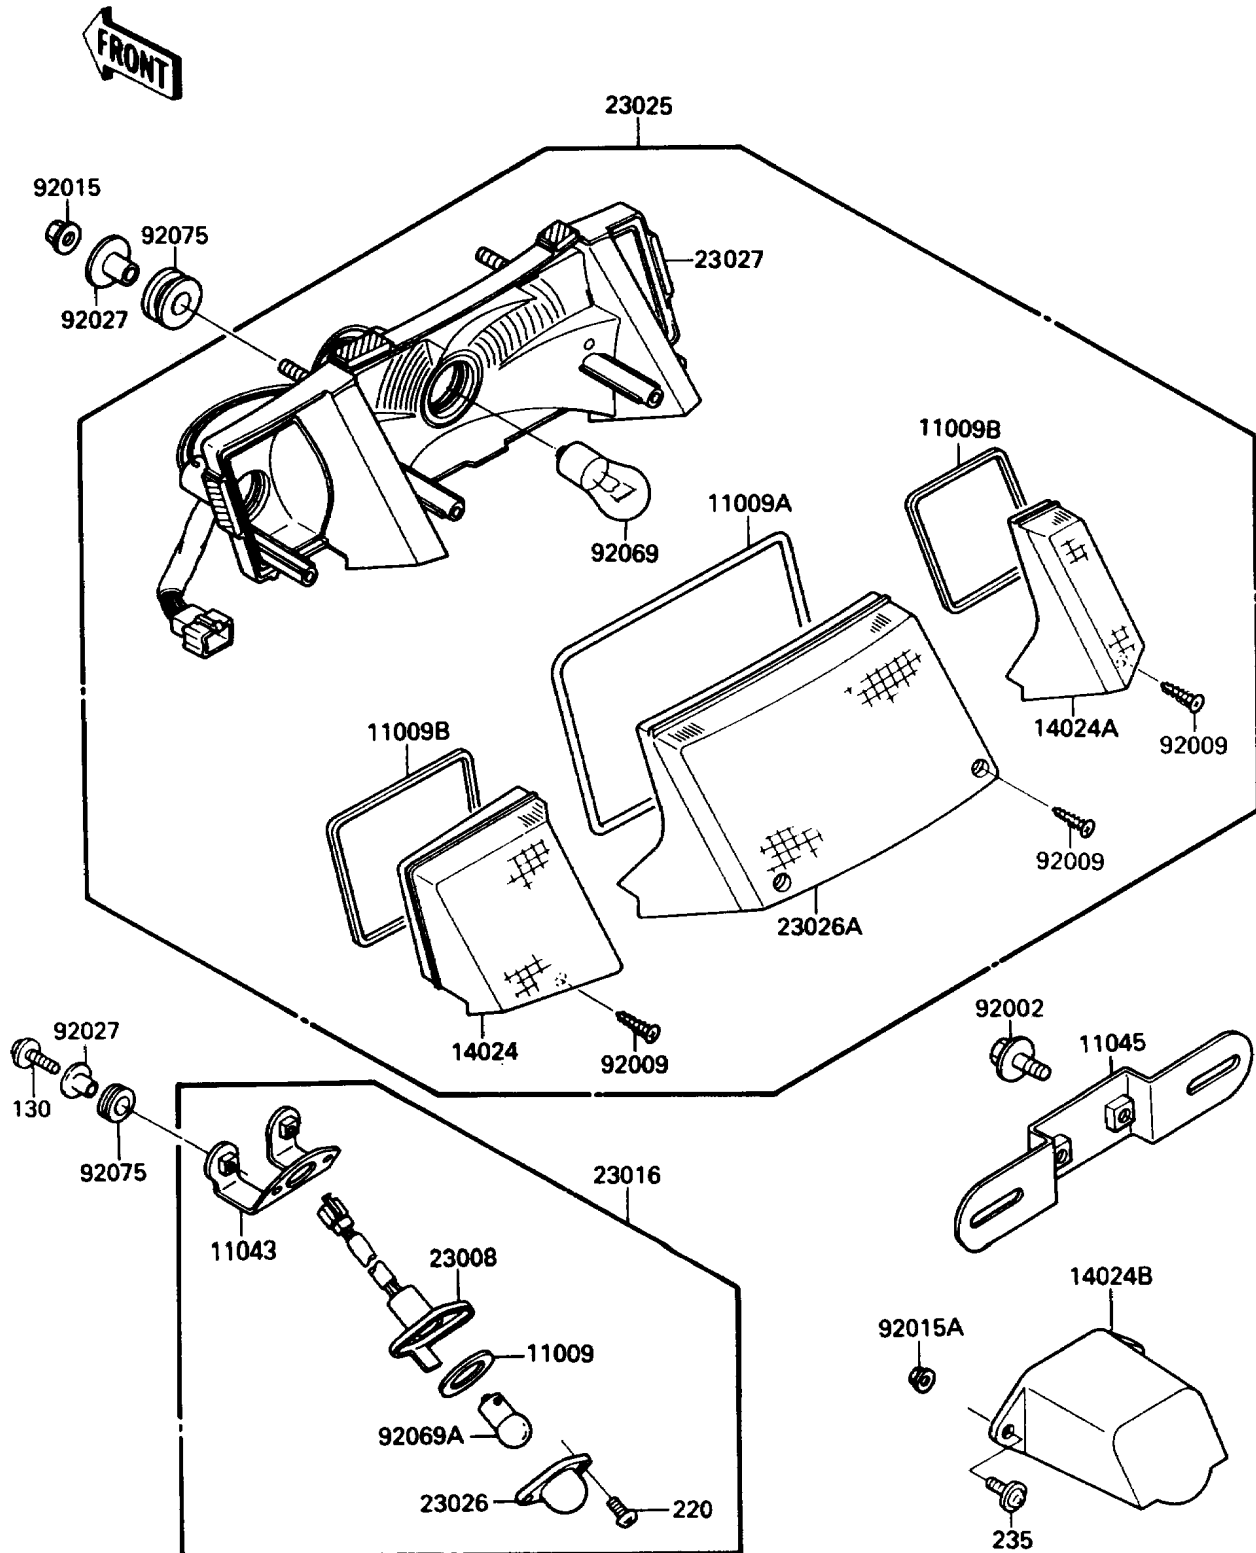

1988 NINJA® 250R

PARTS DIAGRAM

Taillight(s)

F2720-0261

1988 NINJA[®] 250R

PARTS LIST

Taillight(s)

ITEM NAME

PART NUMBER

QUANTITY
