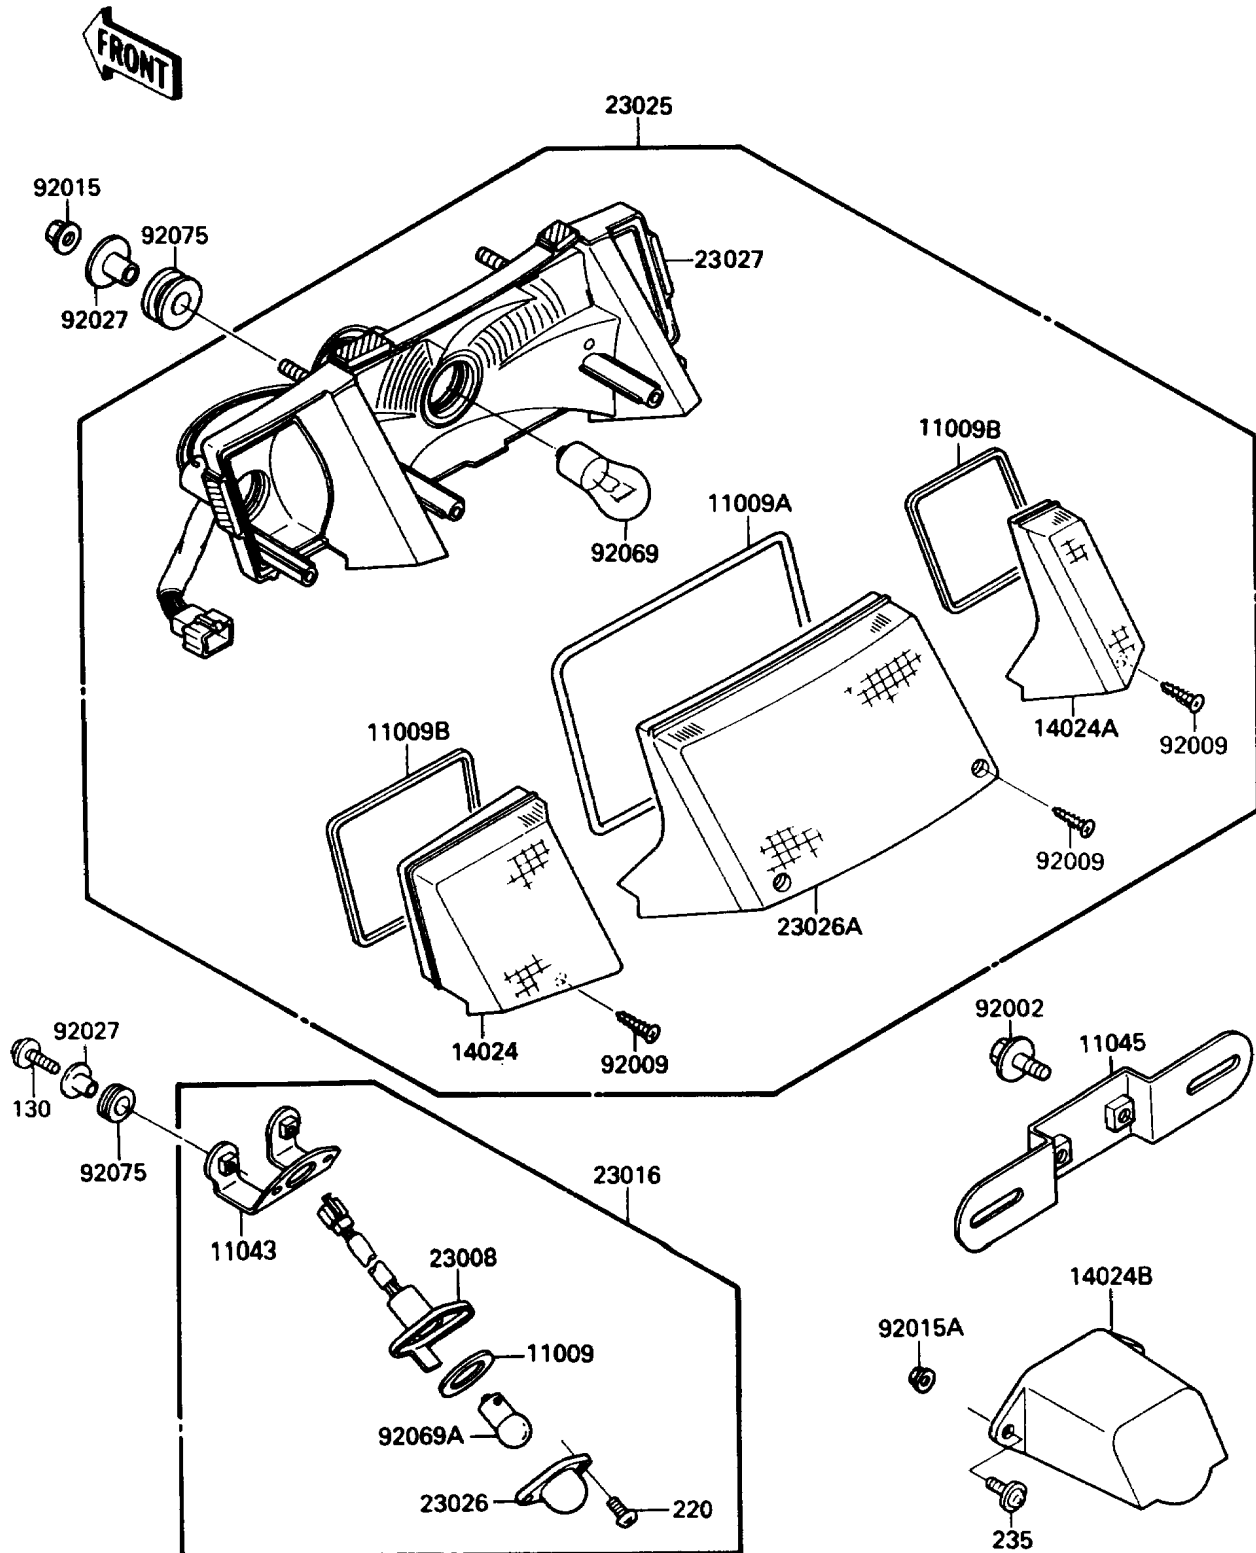

1990 Ninja[®] 250R

PARTS DIAGRAM

Taillight(s)

F2720-0261

1990 Ninja[®] 250R

PARTS LIST

Taillight(s)

ITEM NAME

PART NUMBER

QUANTITY
