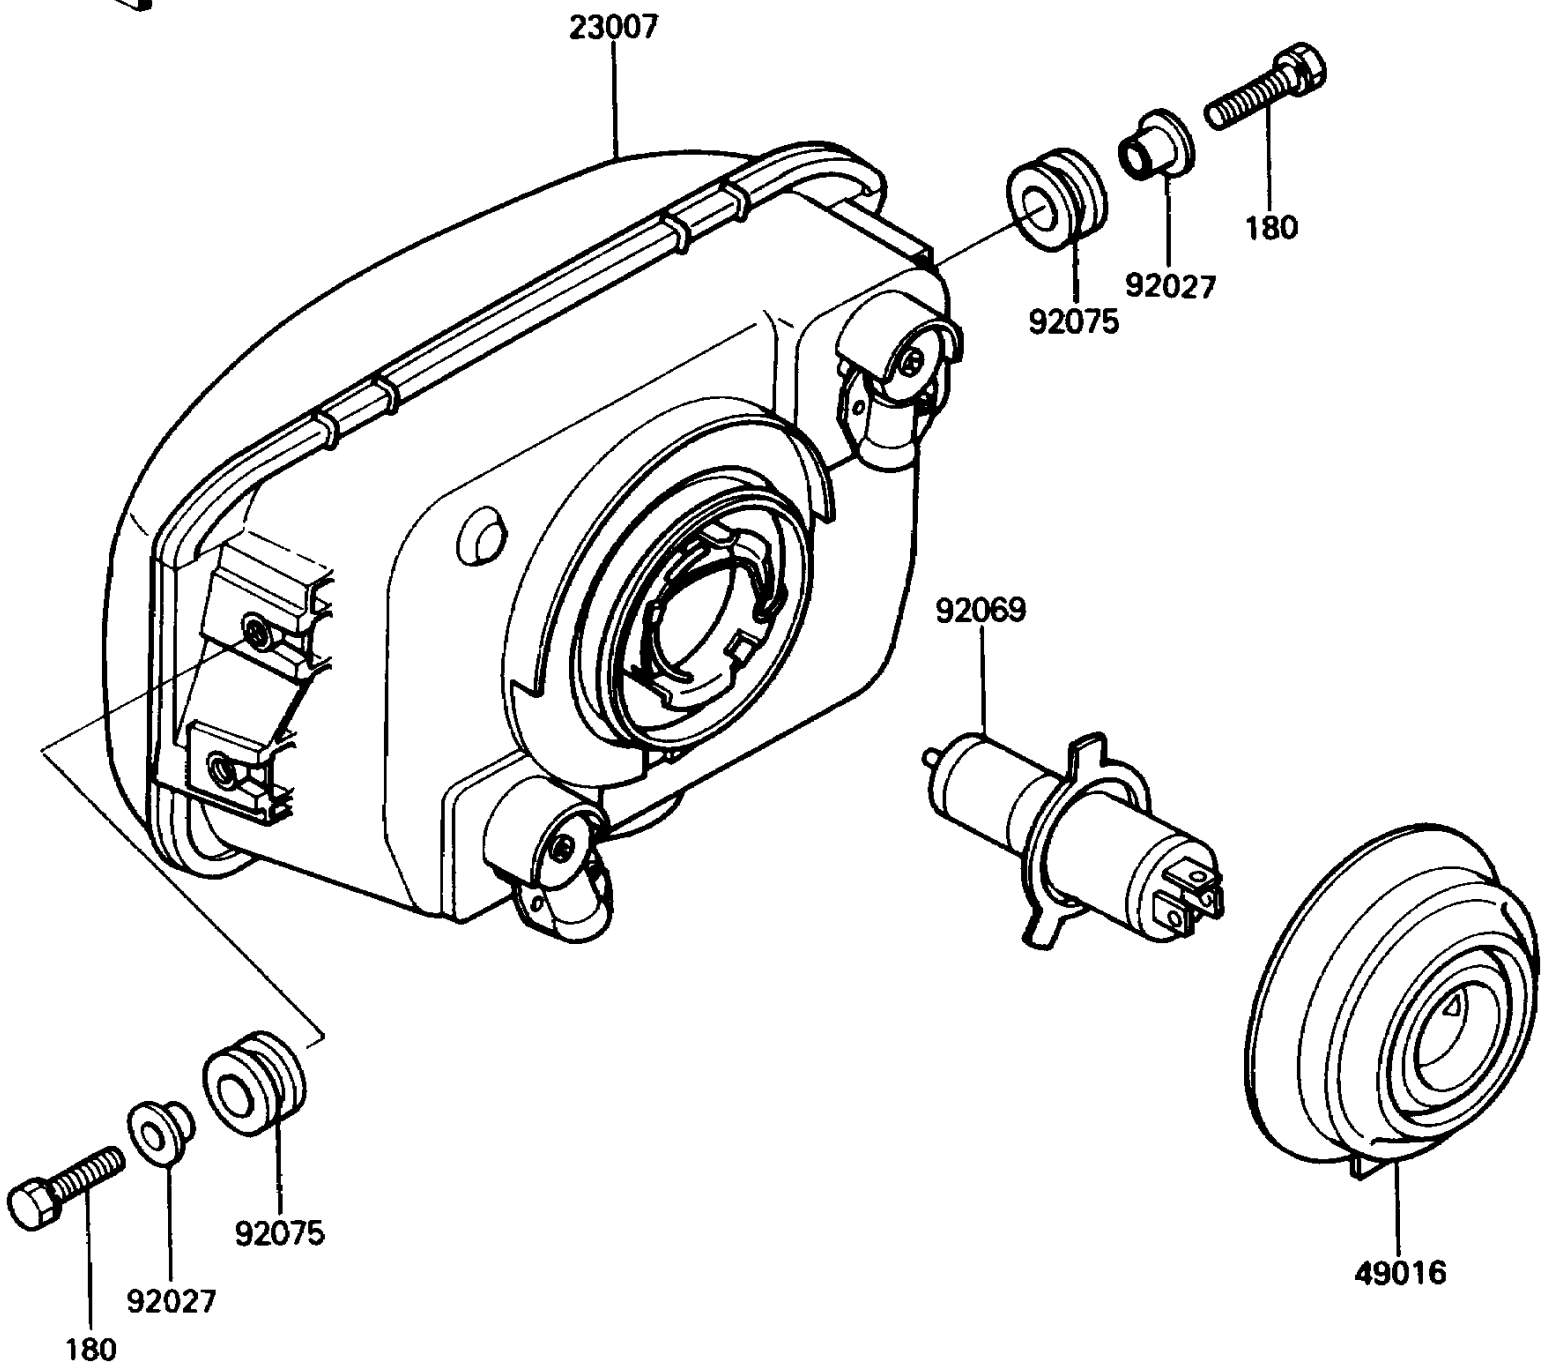

1988 NINJA[®] 250R

PARTS DIAGRAM

Headlight(s)

F2710-0262

1988 NINJA[®] 250R

PARTS LIST

Headlight(s)

ITEM NAME

PART NUMBER

QUANTITY
