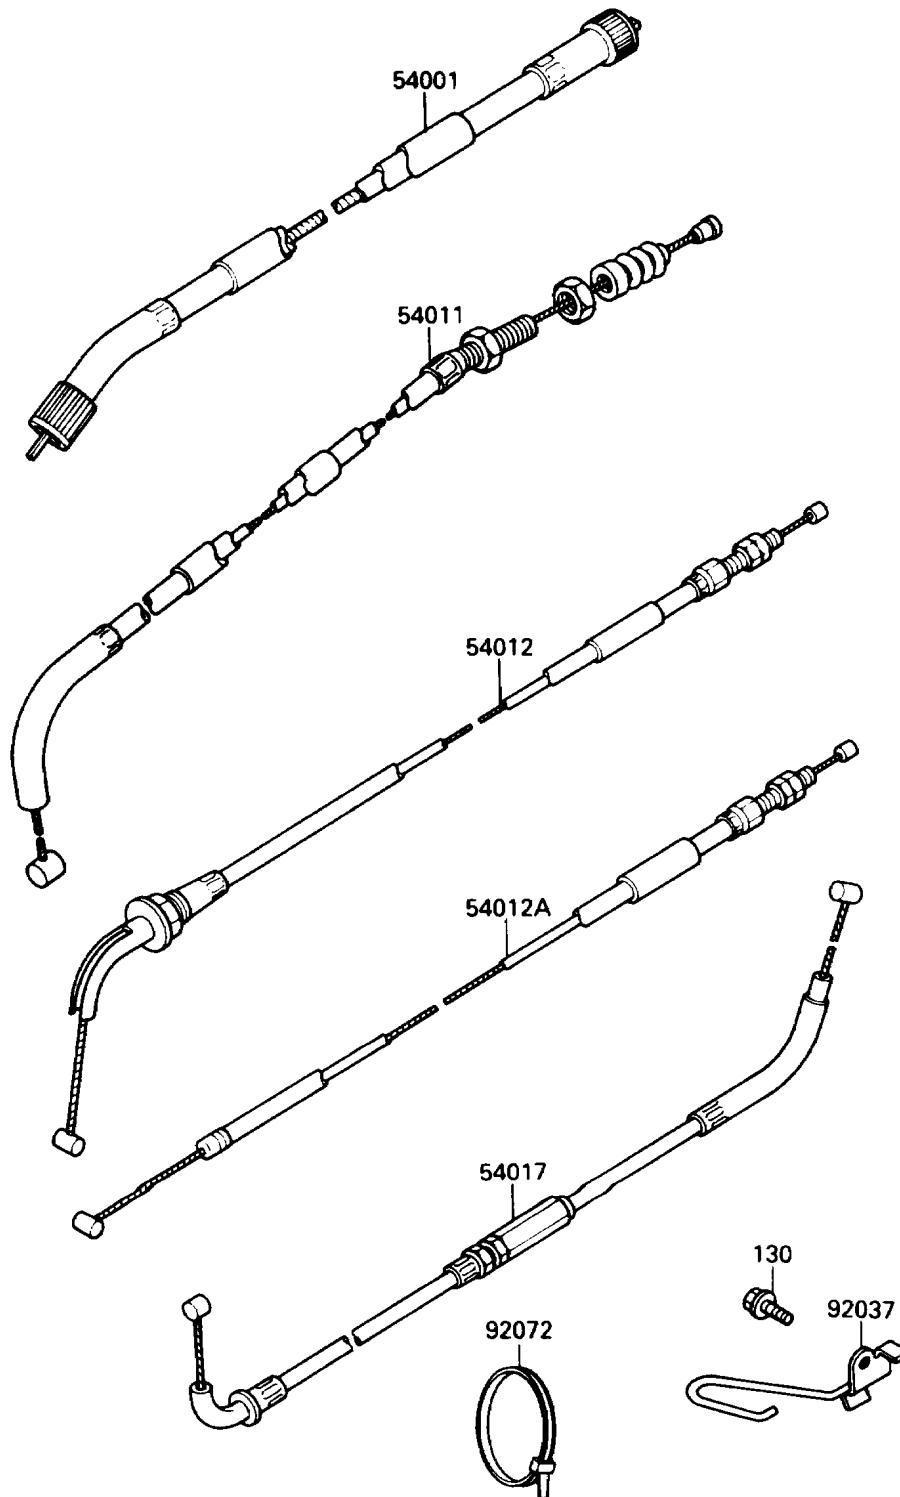

1988 NINJA[®] 250R

PARTS DIAGRAM

Cables

F2540

1988 NINJA[®] 250R

PARTS LIST

Cables

ITEM NAME

PART NUMBER

QUANTITY
