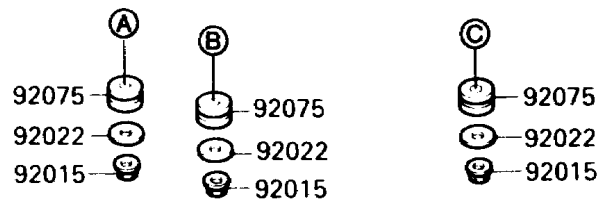

1988 NINJA® 250R

PARTS DIAGRAM

Meter(s)

F2530

1988 NINJA[®] 250R

PARTS LIST

Meter(s)

ITEM NAME

PART NUMBER

QUANTITY
