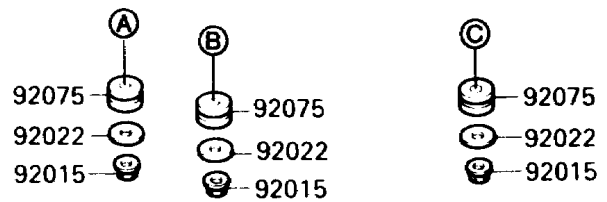

1990 Ninja® 250R

PARTS DIAGRAM

Meter(s)

F2530

1990 Ninja[®] 250R

PARTS LIST

Meter(s)

ITEM NAME

PART NUMBER

QUANTITY
