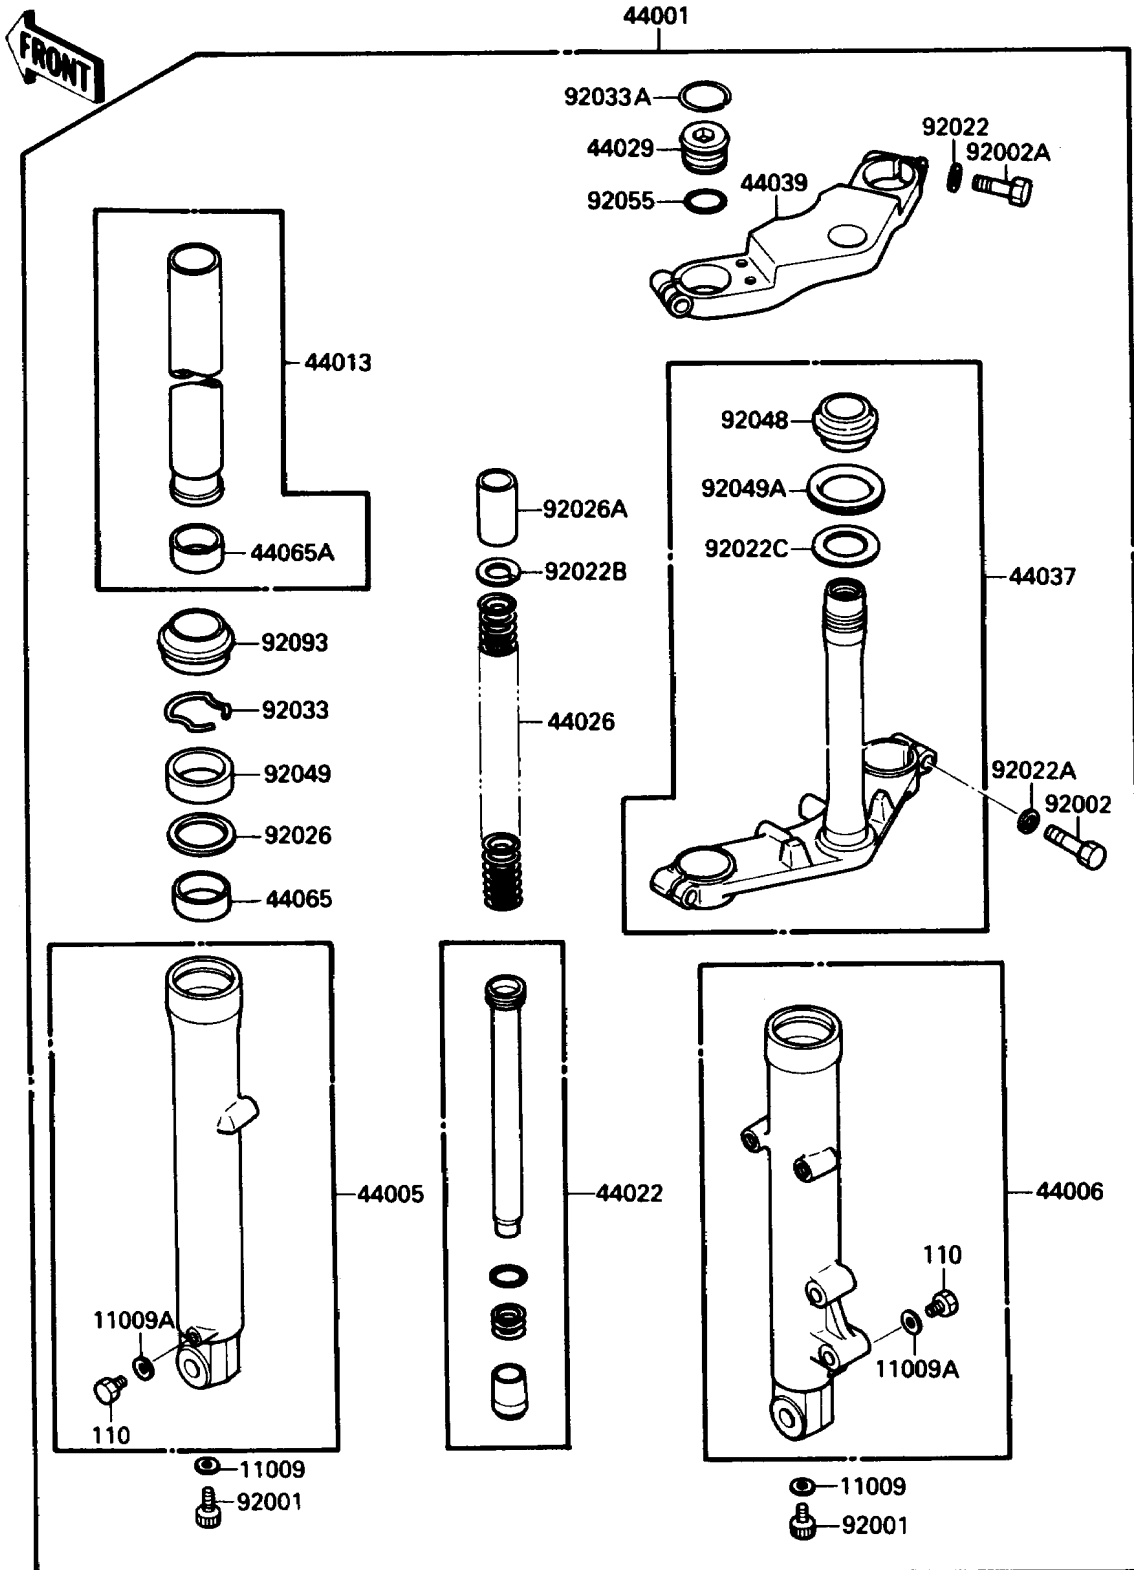

1988 NINJA[®] 250R

PARTS DIAGRAM

Front Fork

F2340-0289

1988 NINJA[®] 250R

PARTS LIST

Front Fork

ITEM NAME

PART NUMBER

QUANTITY
