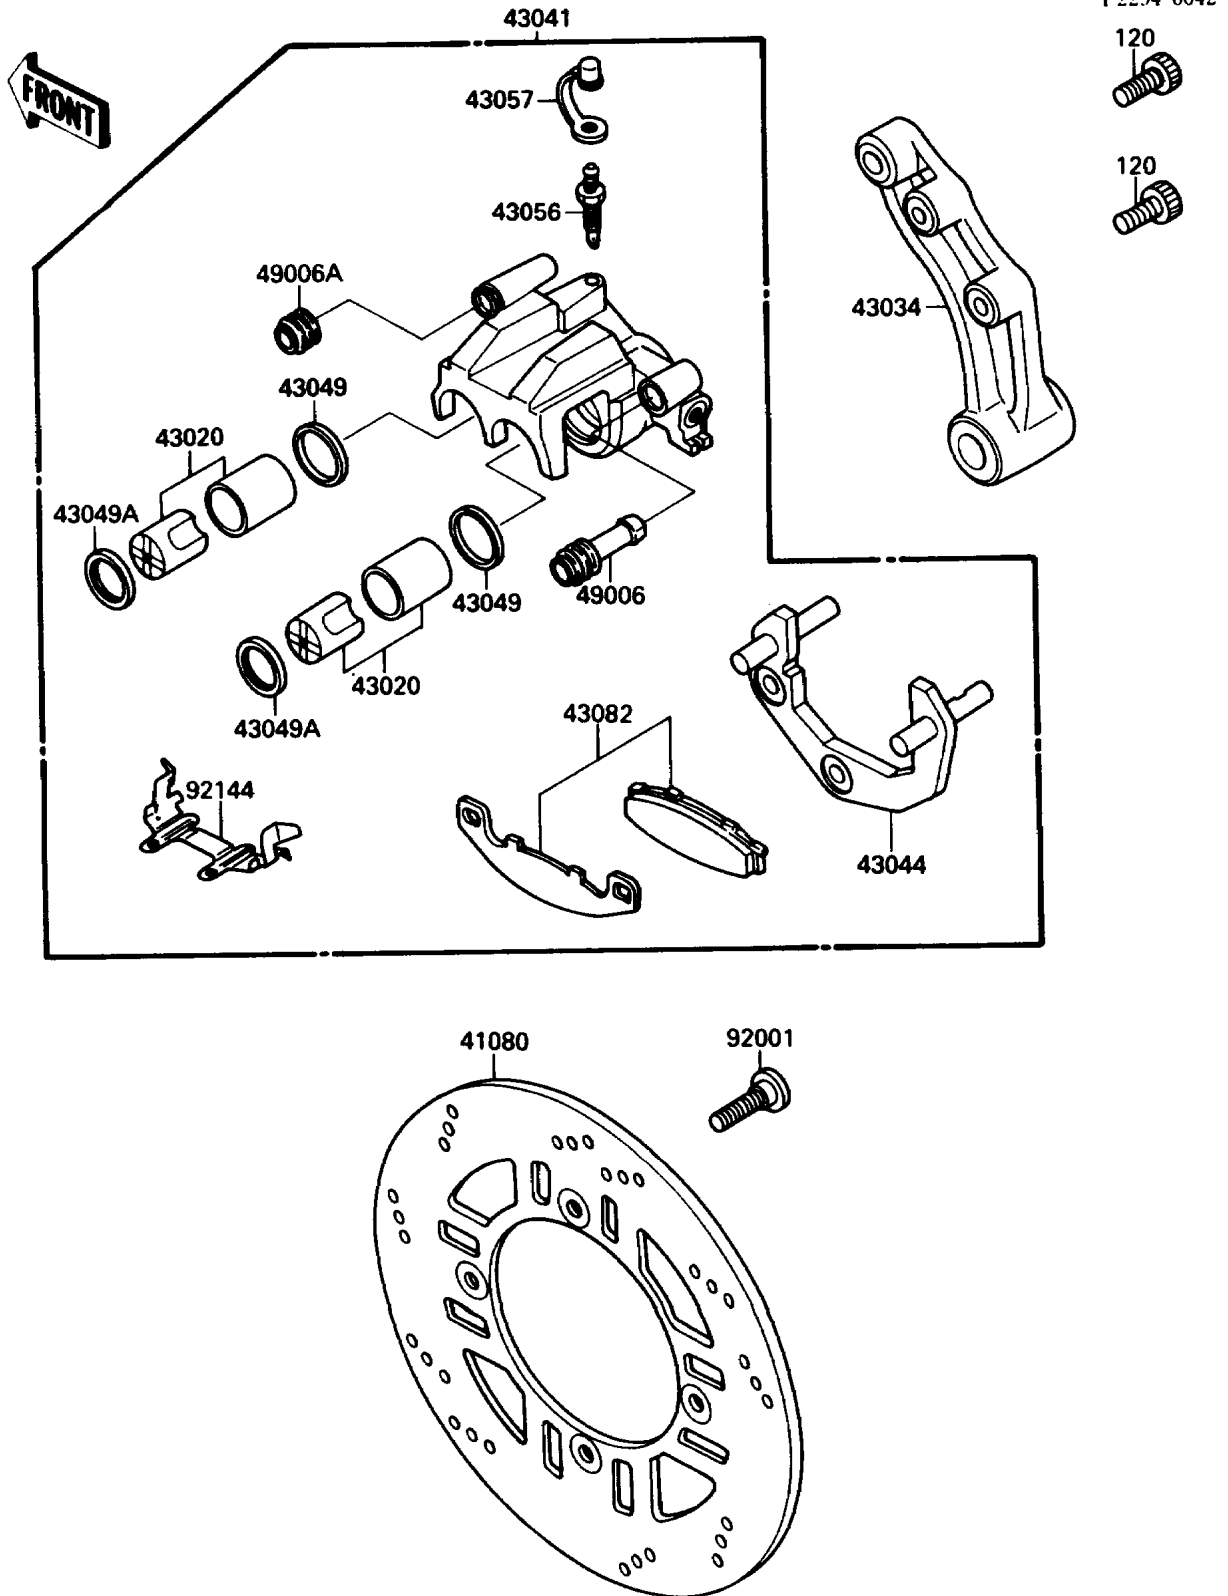

1988 NINJA[®] 250R

PARTS DIAGRAM

Rear Brake(00399&NAMI.)

1988 NINJA® 250R

PARTS LIST

Rear Brake(00399&NAMI.)

ITEM NAME

PART NUMBER

QUANTITY
