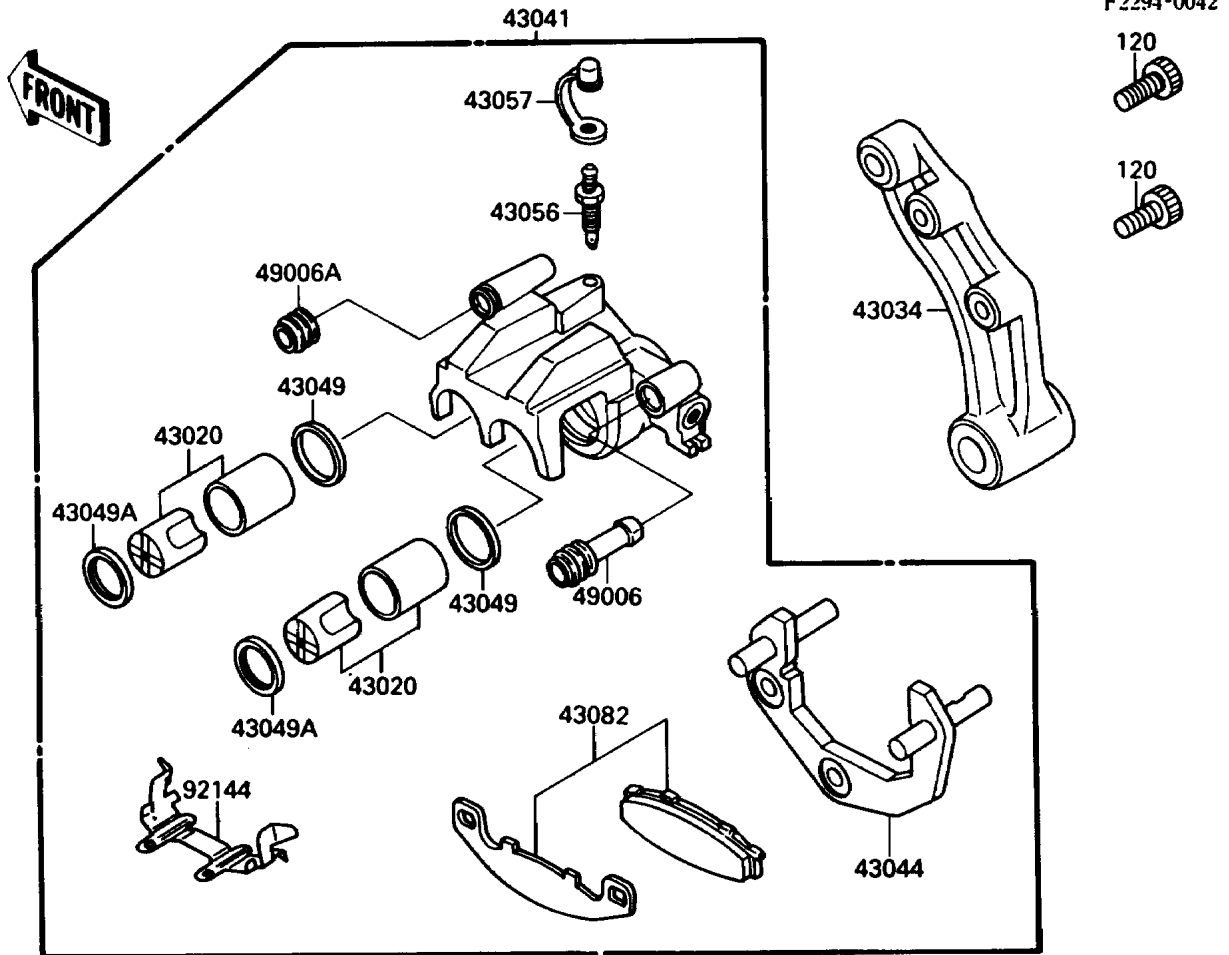

1988 NINJA[®] 250R

PARTS DIAGRAM

Rear Brake(&NAMI.00398)

1988 NINJA[®] 250R

PARTS LIST

Rear Brake(&NAMI.00398)

ITEM NAME

PART NUMBER

QUANTITY
