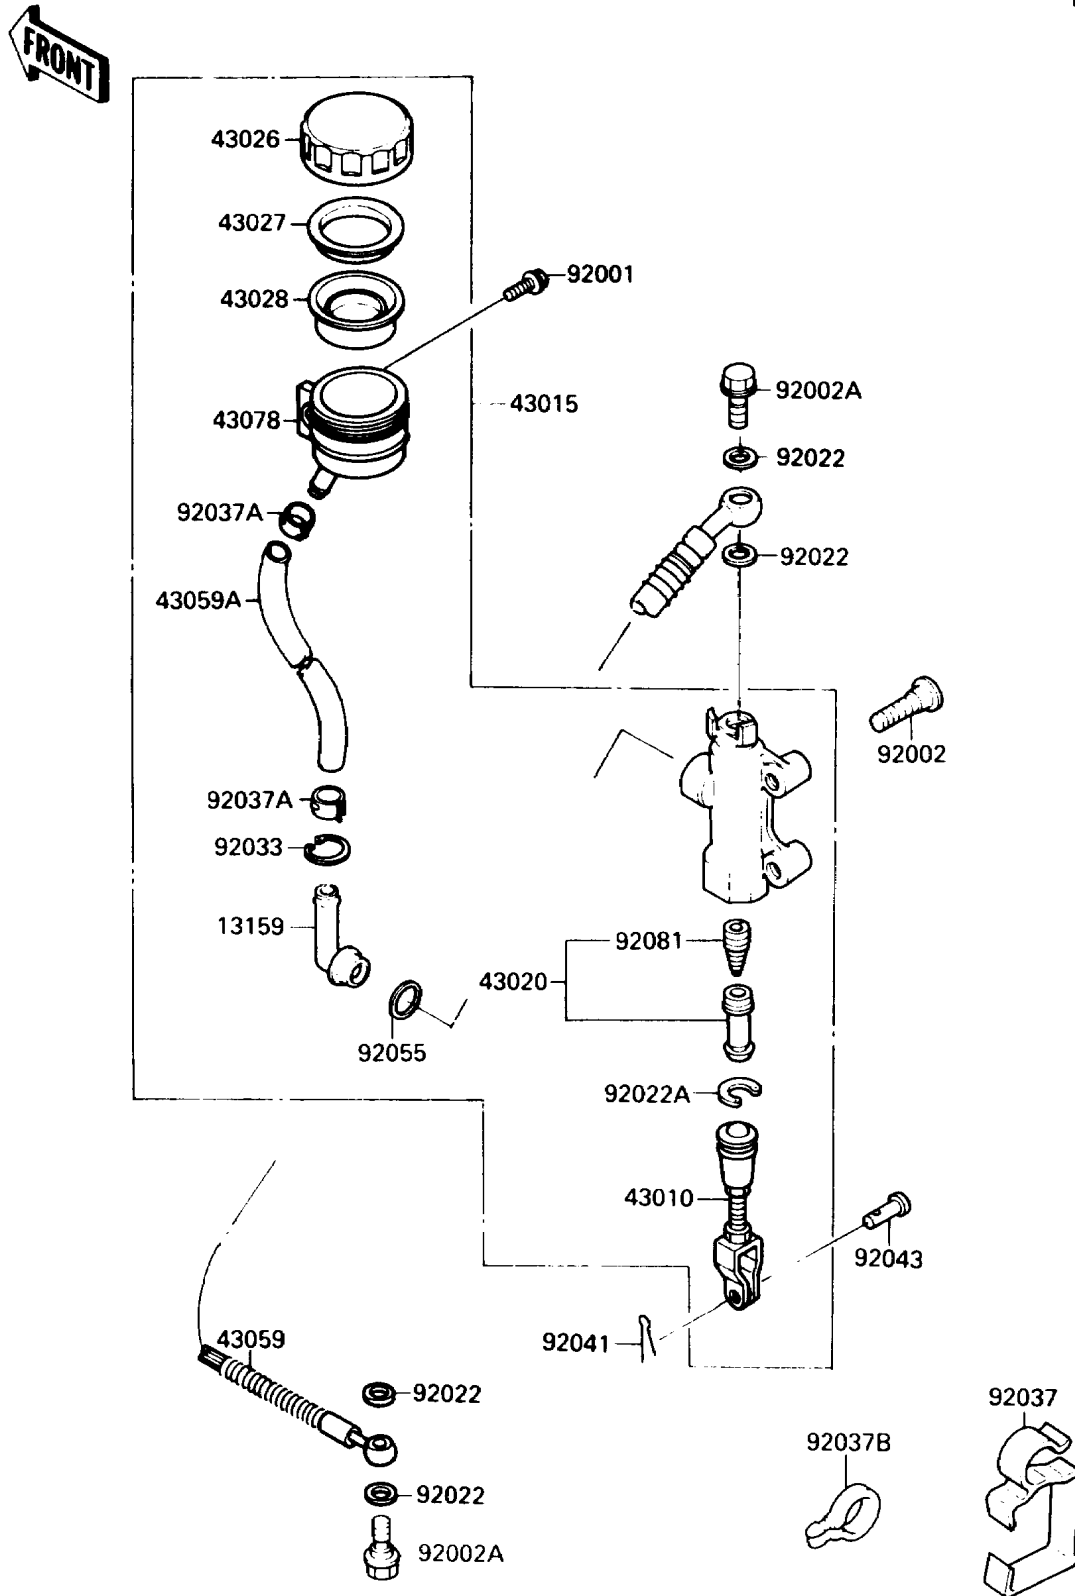

1988 NINJA[®] 250R

PARTS DIAGRAM

Rear Master Cylinder

F2293

1988 NINJA[®] 250R

PARTS LIST

Rear Master Cylinder

ITEM NAME

PART NUMBER

QUANTITY
