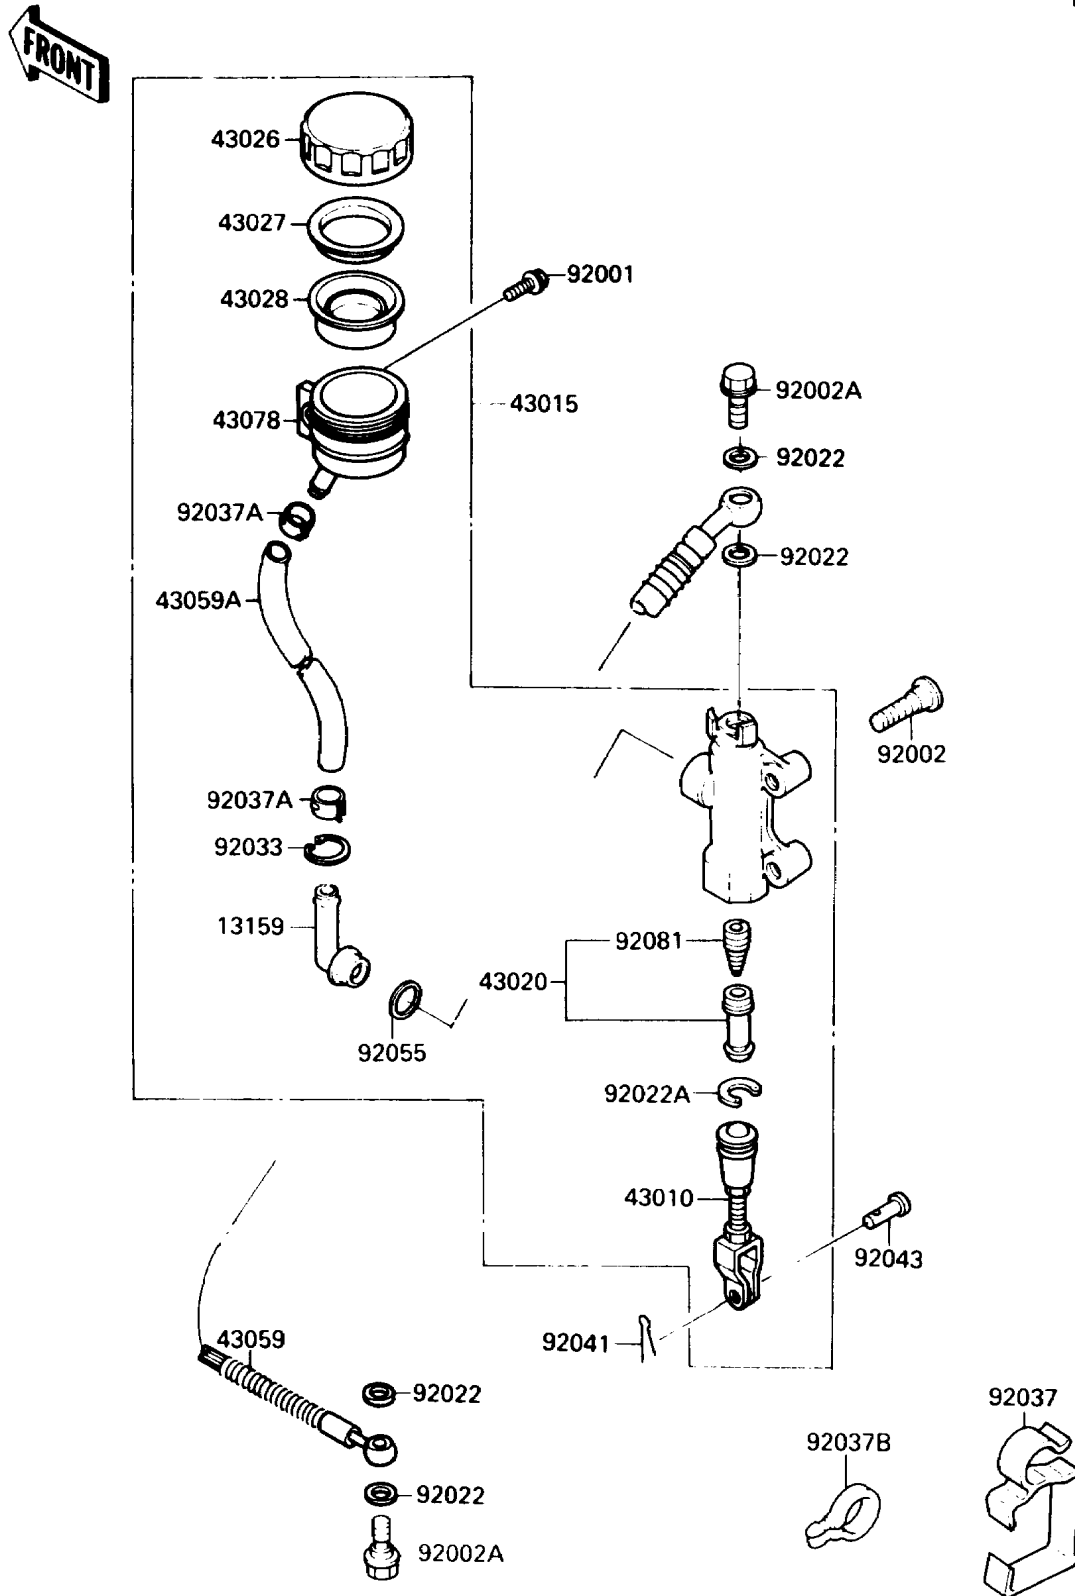

1990 Ninja[®] 250R

PARTS DIAGRAM

Rear Master Cylinder

F2293

1990 Ninja[®] 250R

PARTS LIST

Rear Master Cylinder

ITEM NAME

PART NUMBER

QUANTITY
