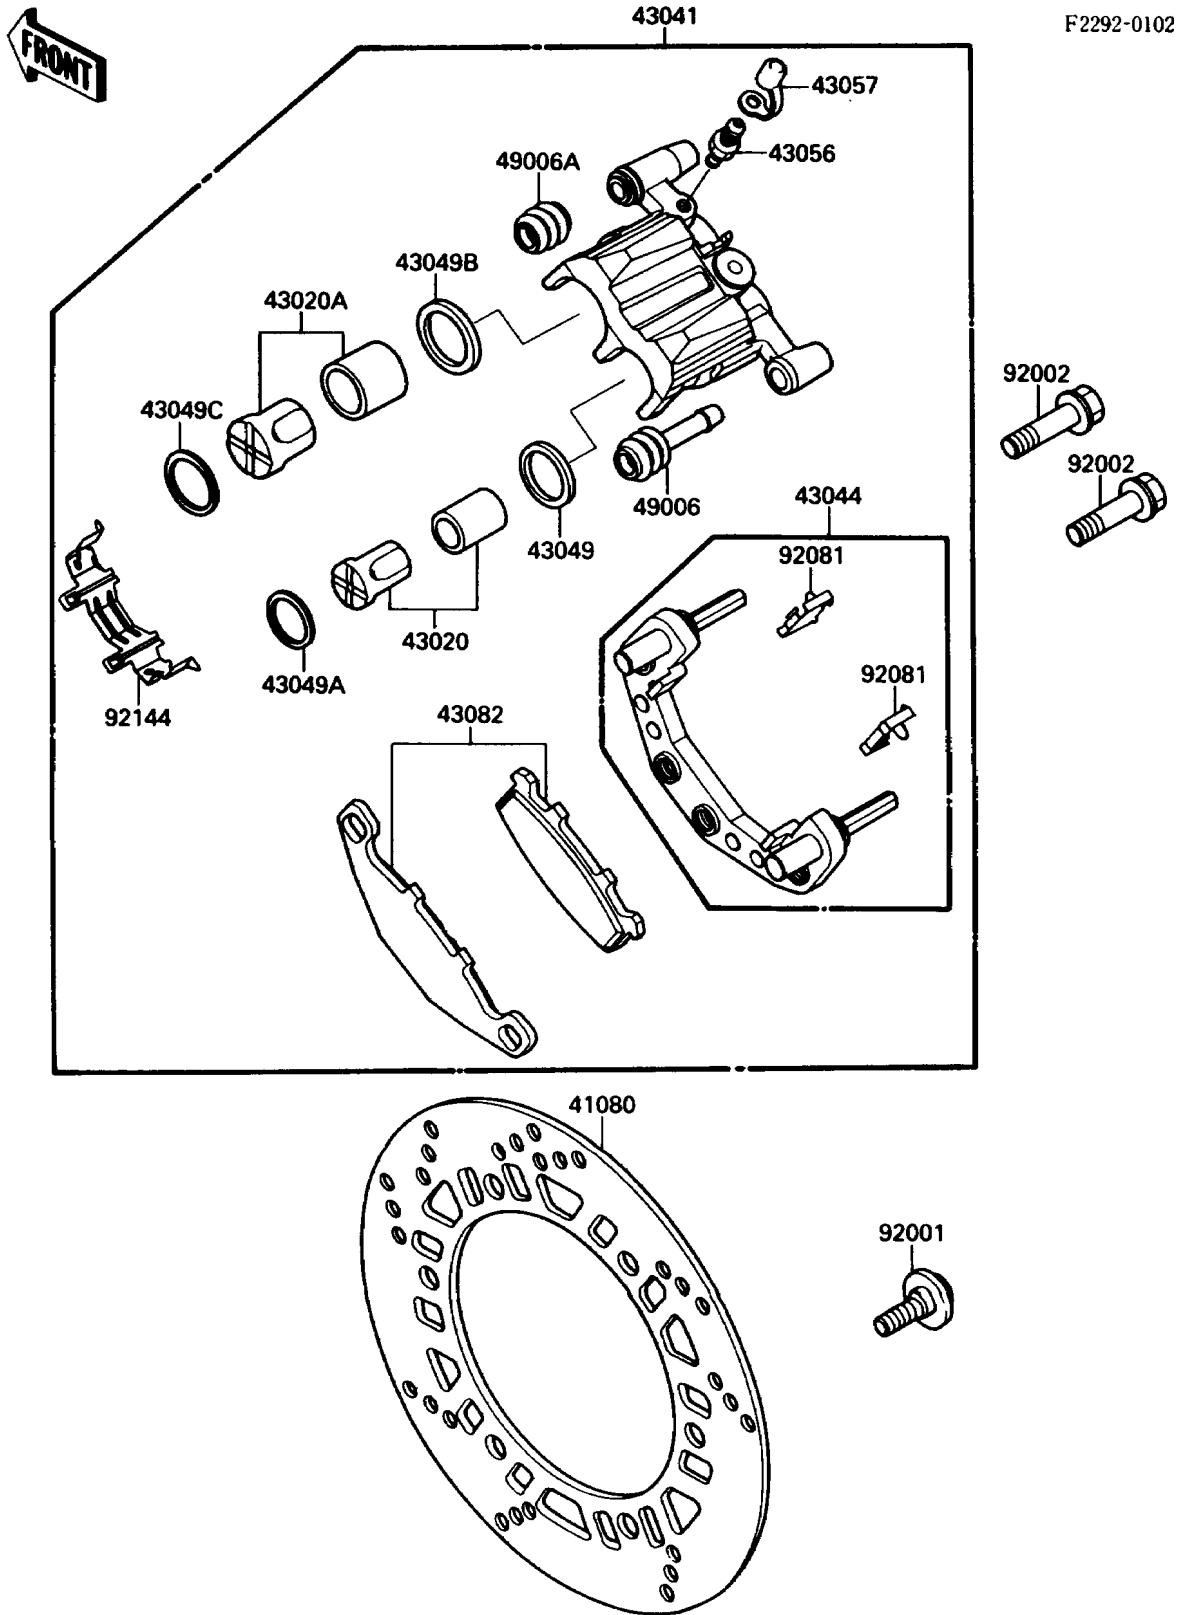

1988 NINJA[®] 250R

PARTS DIAGRAM

Front Brake(&NAMI.01647)

1988 NINJA[®] 250R

PARTS LIST

Front Brake(&NAMI.01647)

ITEM NAME

PART NUMBER

QUANTITY
