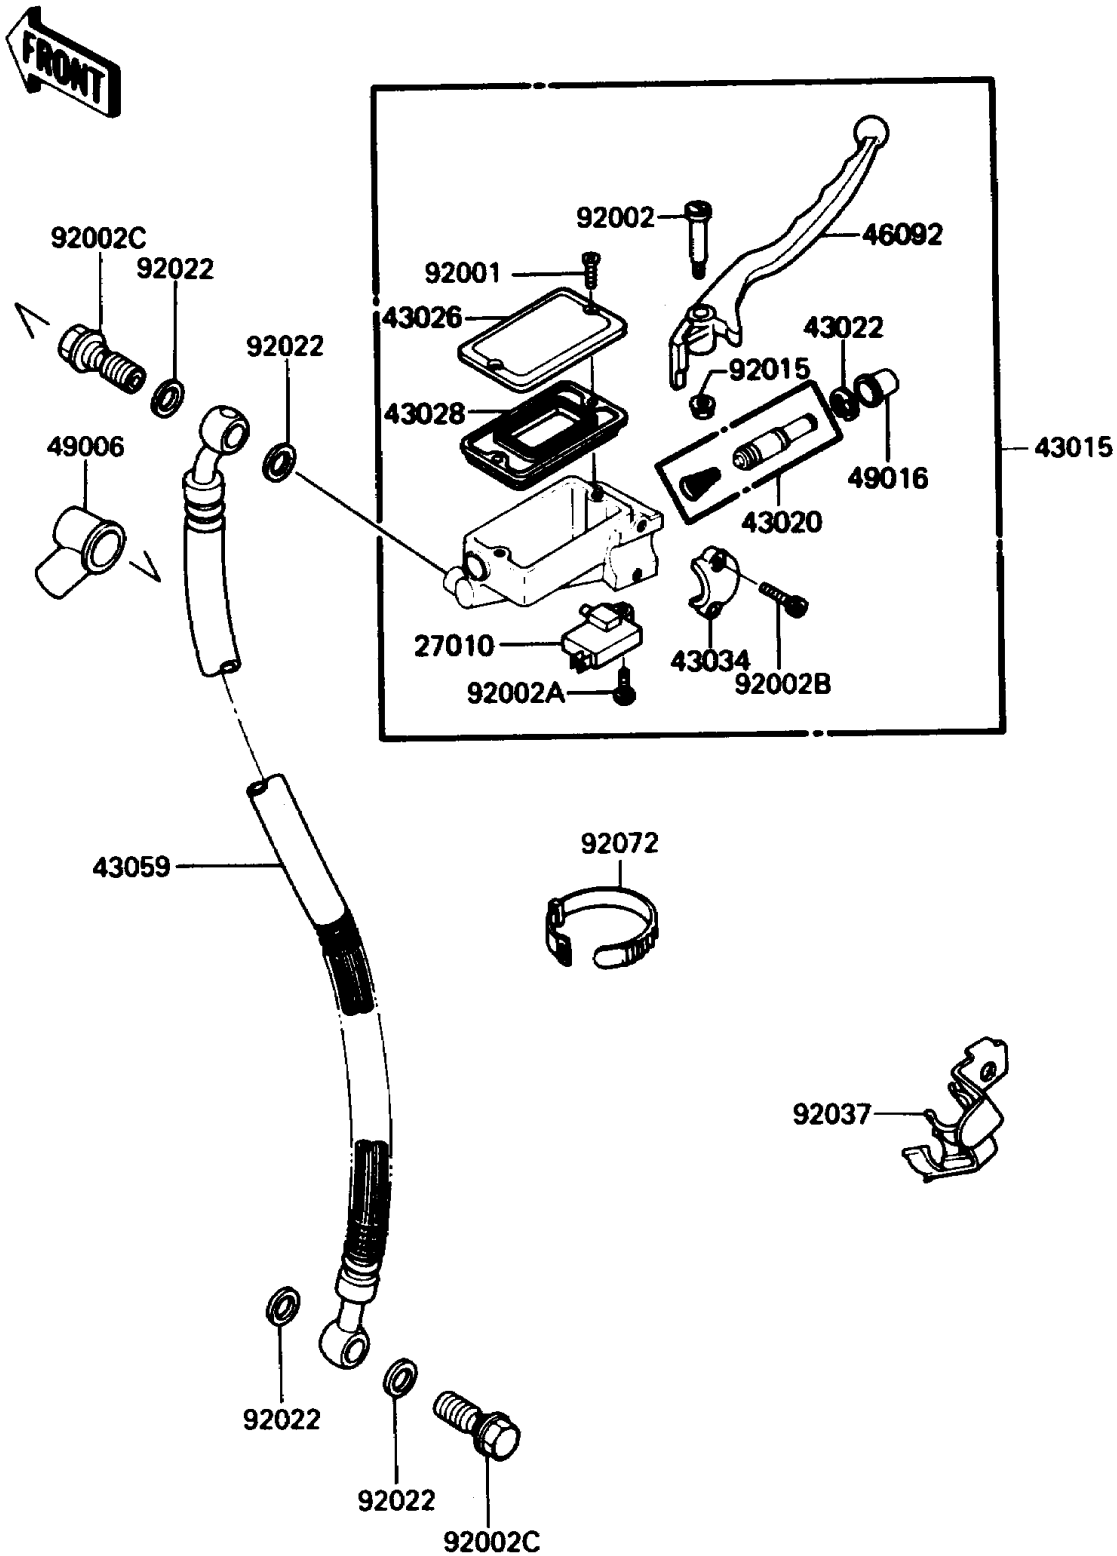

1988 NINJA[®] 250R

PARTS DIAGRAM

Front Master Cylinder

F2291-0178

1988 NINJA[®] 250R

PARTS LIST

Front Master Cylinder

ITEM NAME

PART NUMBER

QUANTITY
