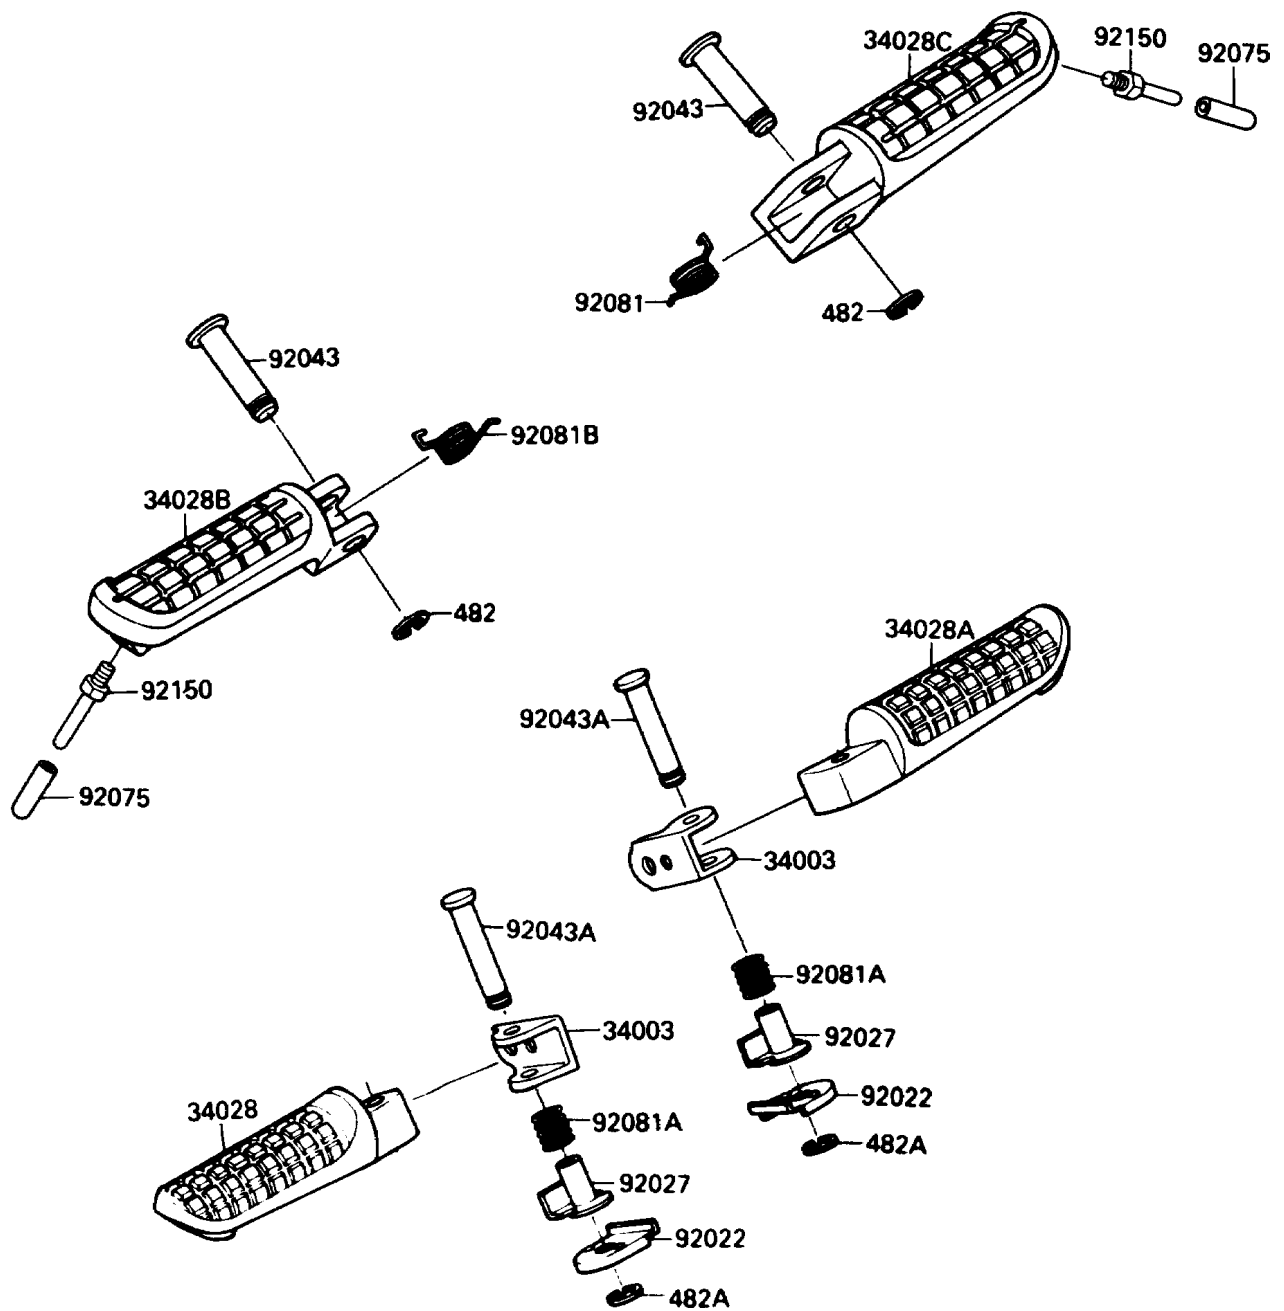

1988 NINJA® 250R

PARTS DIAGRAM

Footrests

F2160-0165

1988 NINJA[®] 250R

PARTS LIST

Footrests

ITEM NAME

PART NUMBER

QUANTITY
