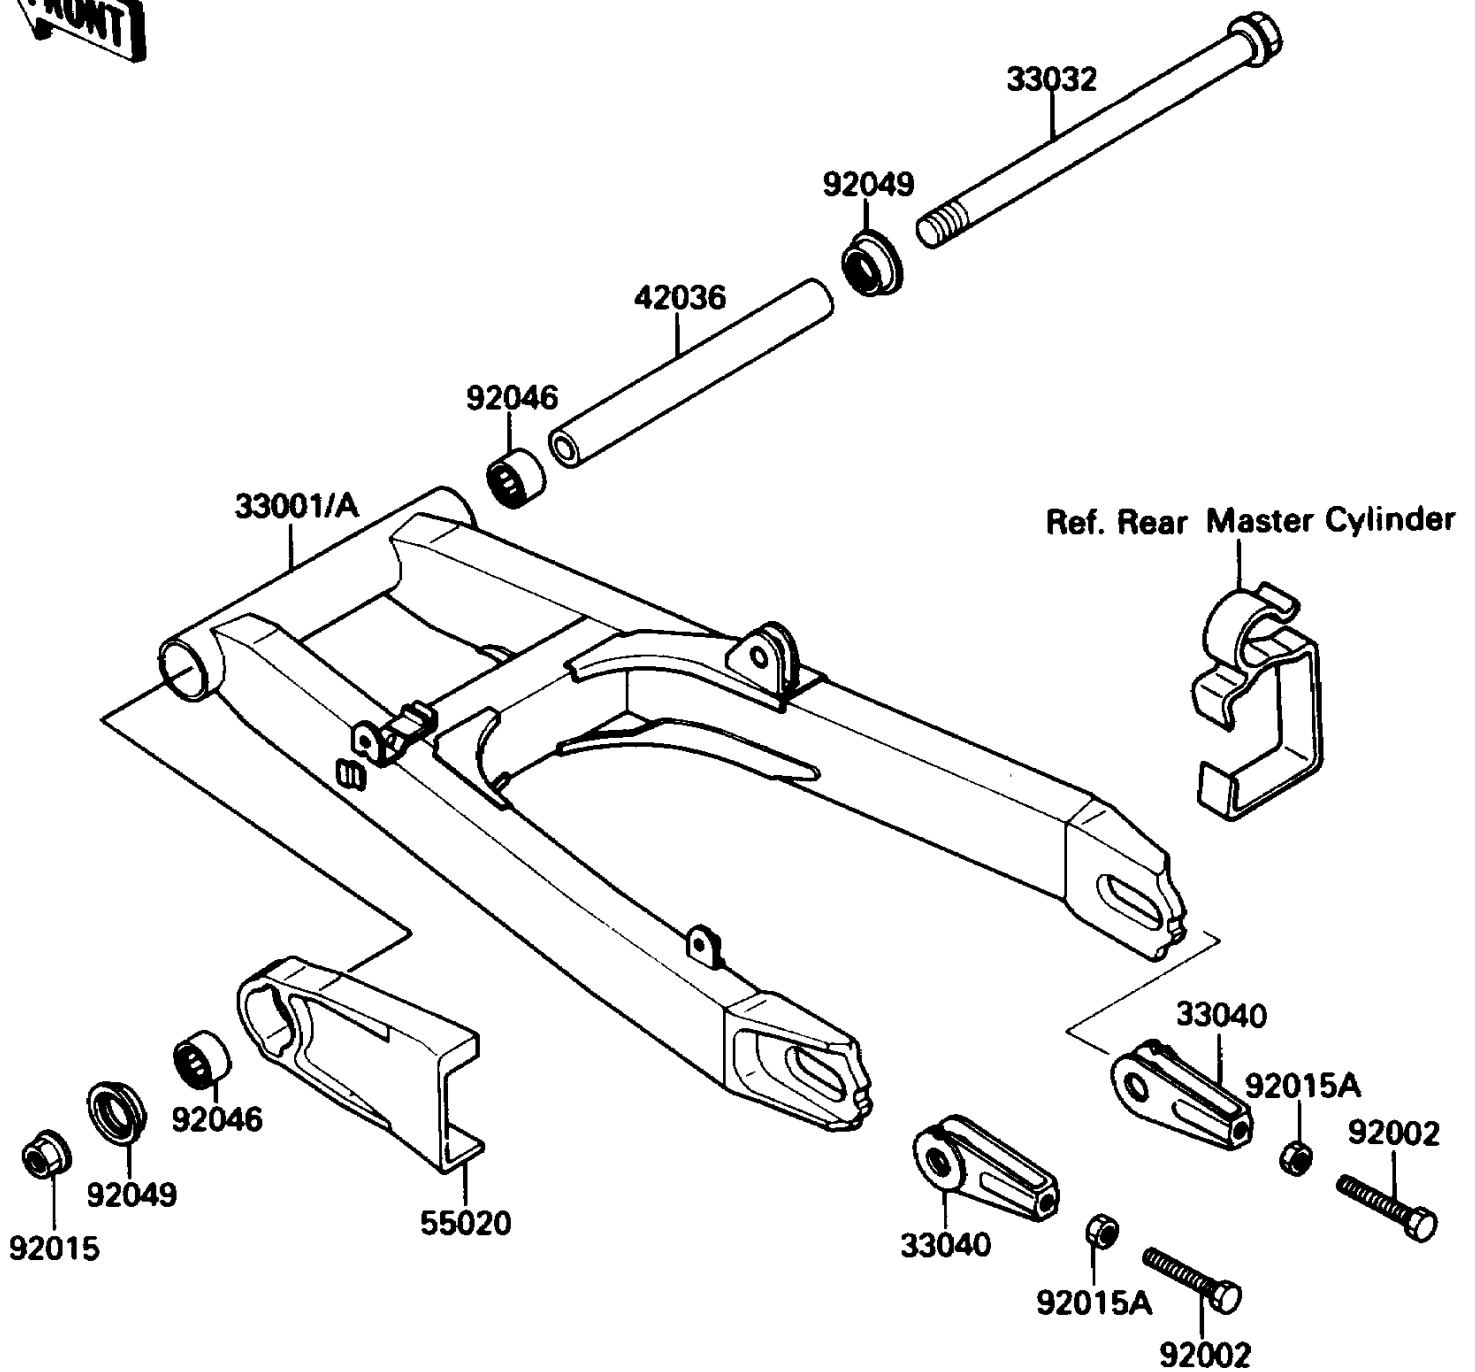

1988 NINJA[®] 250R

PARTS DIAGRAM

Swingarm

F2141-0054

1988 NINJA[®] 250R

PARTS LIST

Swingarm

ITEM NAME

PART NUMBER

QUANTITY
