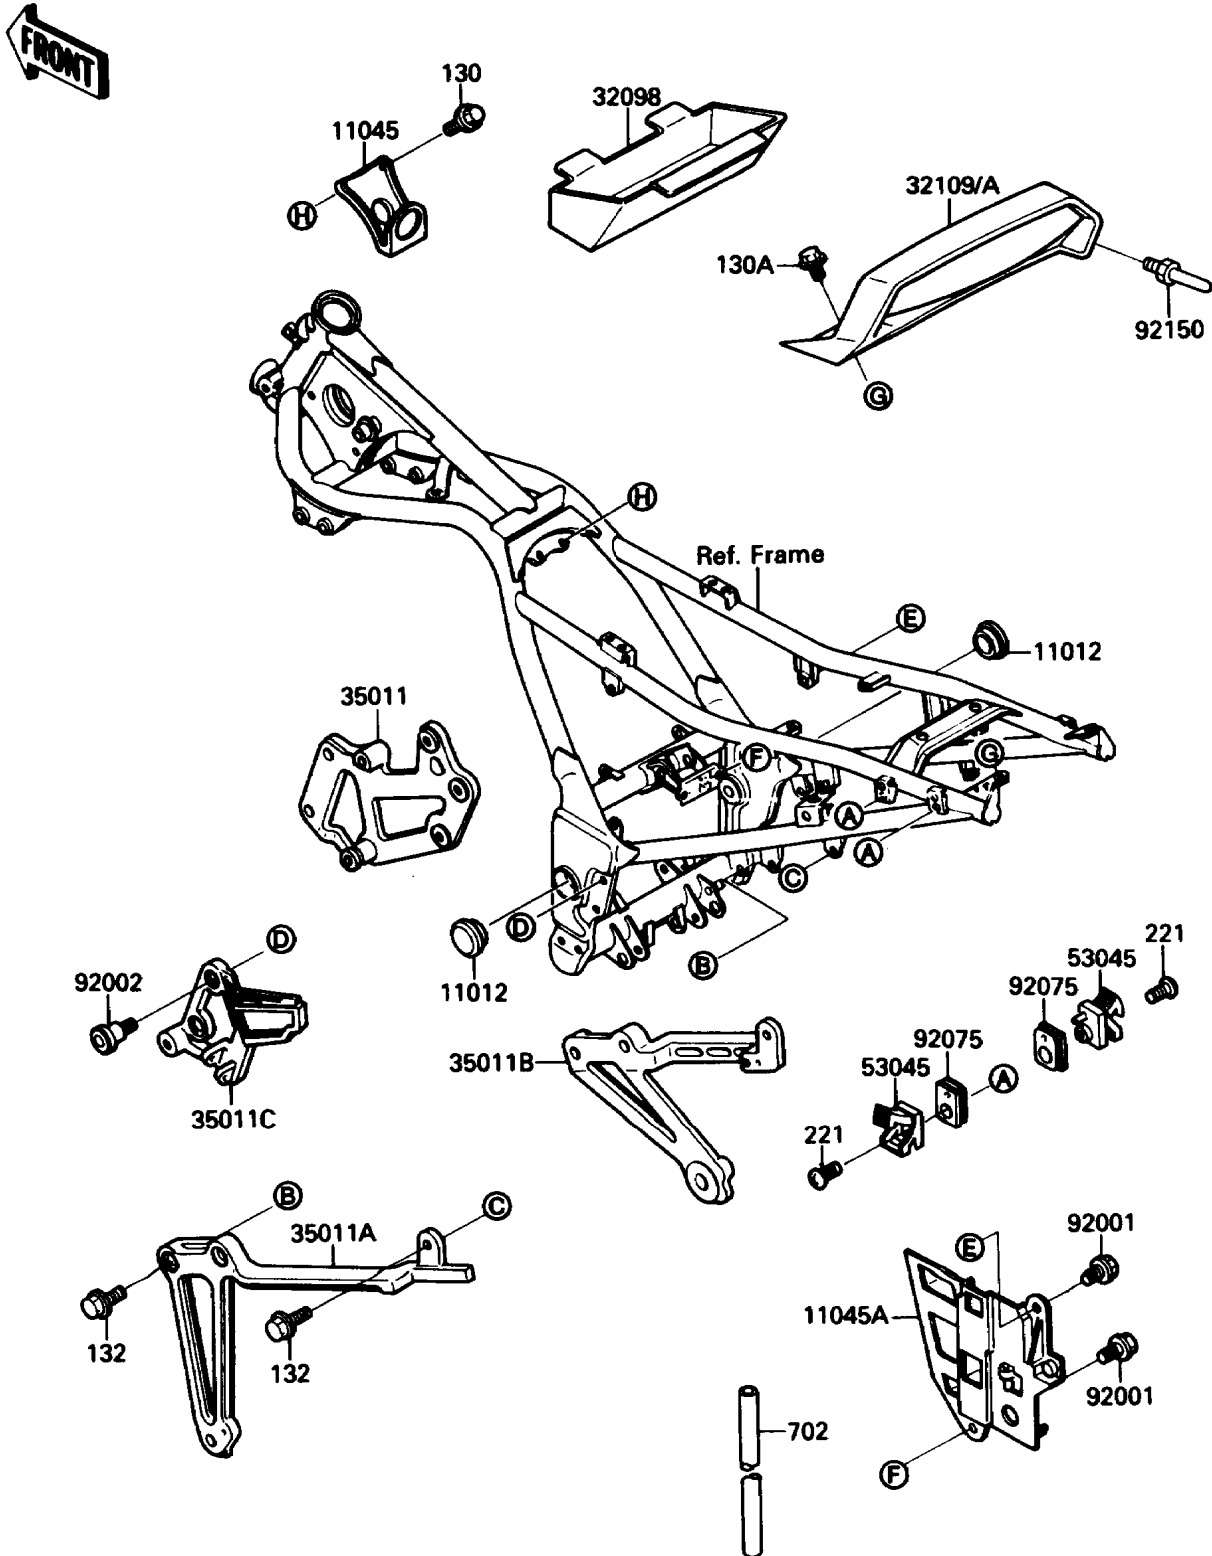

1988 NINJA[®] 250R

PARTS DIAGRAM

Electro Bracket

F2133-0006

1988 NINJA[®] 250R

PARTS LIST

Electro Bracket

ITEM NAME

PART NUMBER

QUANTITY
