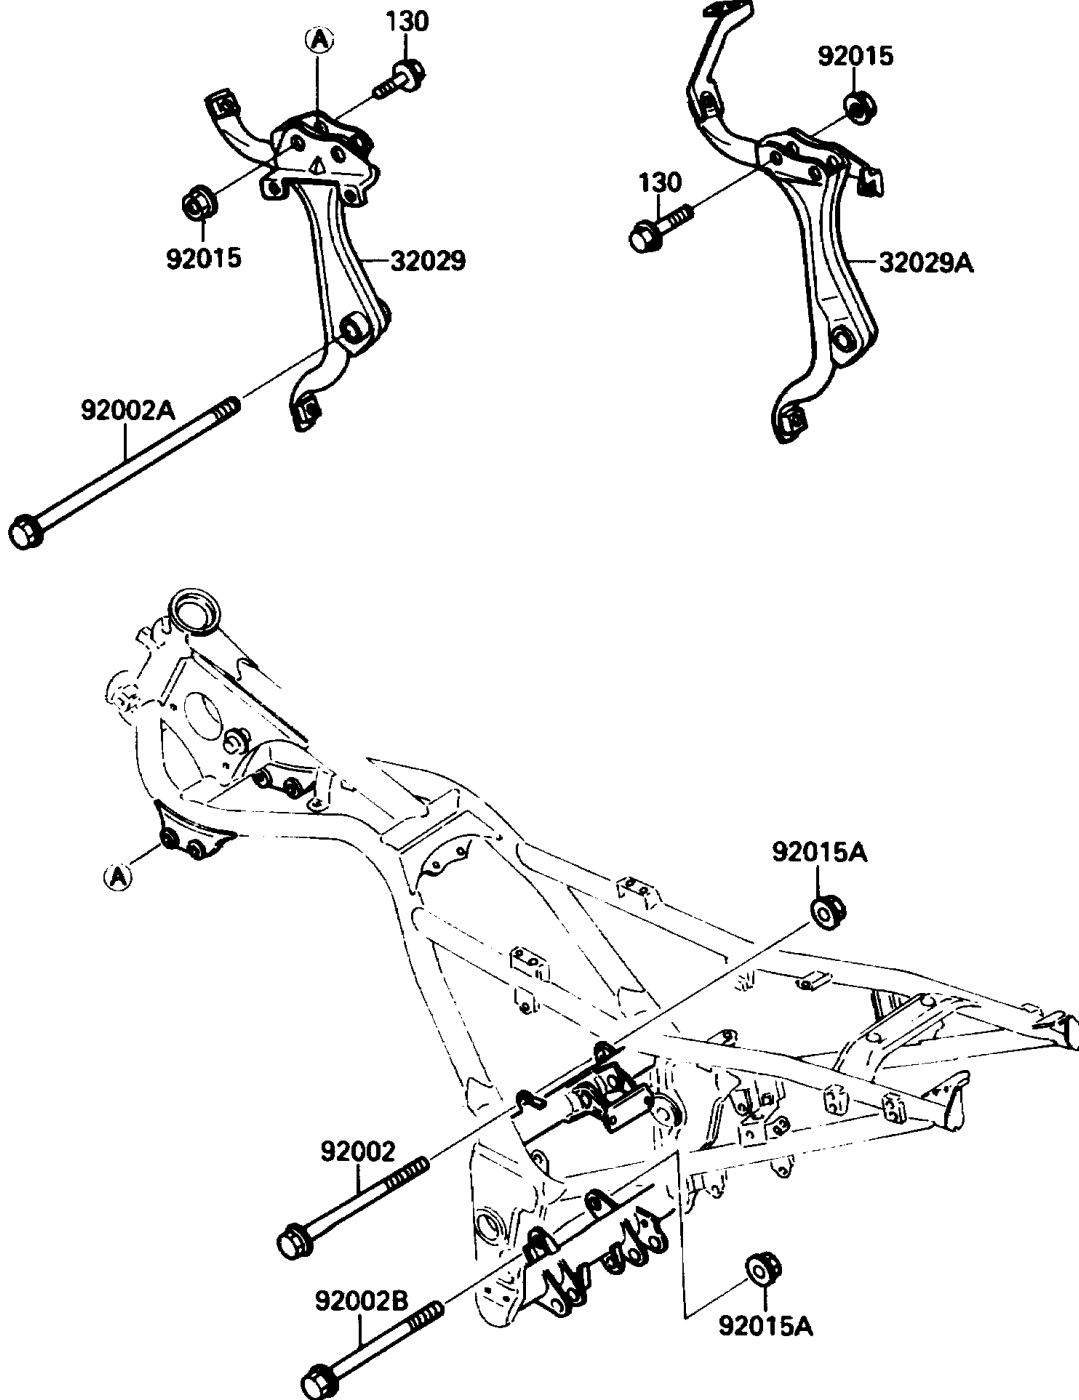

1988 NINJA® 250R

PARTS DIAGRAM

Frame Fittings

F2131-0249

1988 NINJA[®] 250R

PARTS LIST Frame Fittings

ITEM NAME	PART NUMBER	QUANTITY
-----------	-------------	----------
