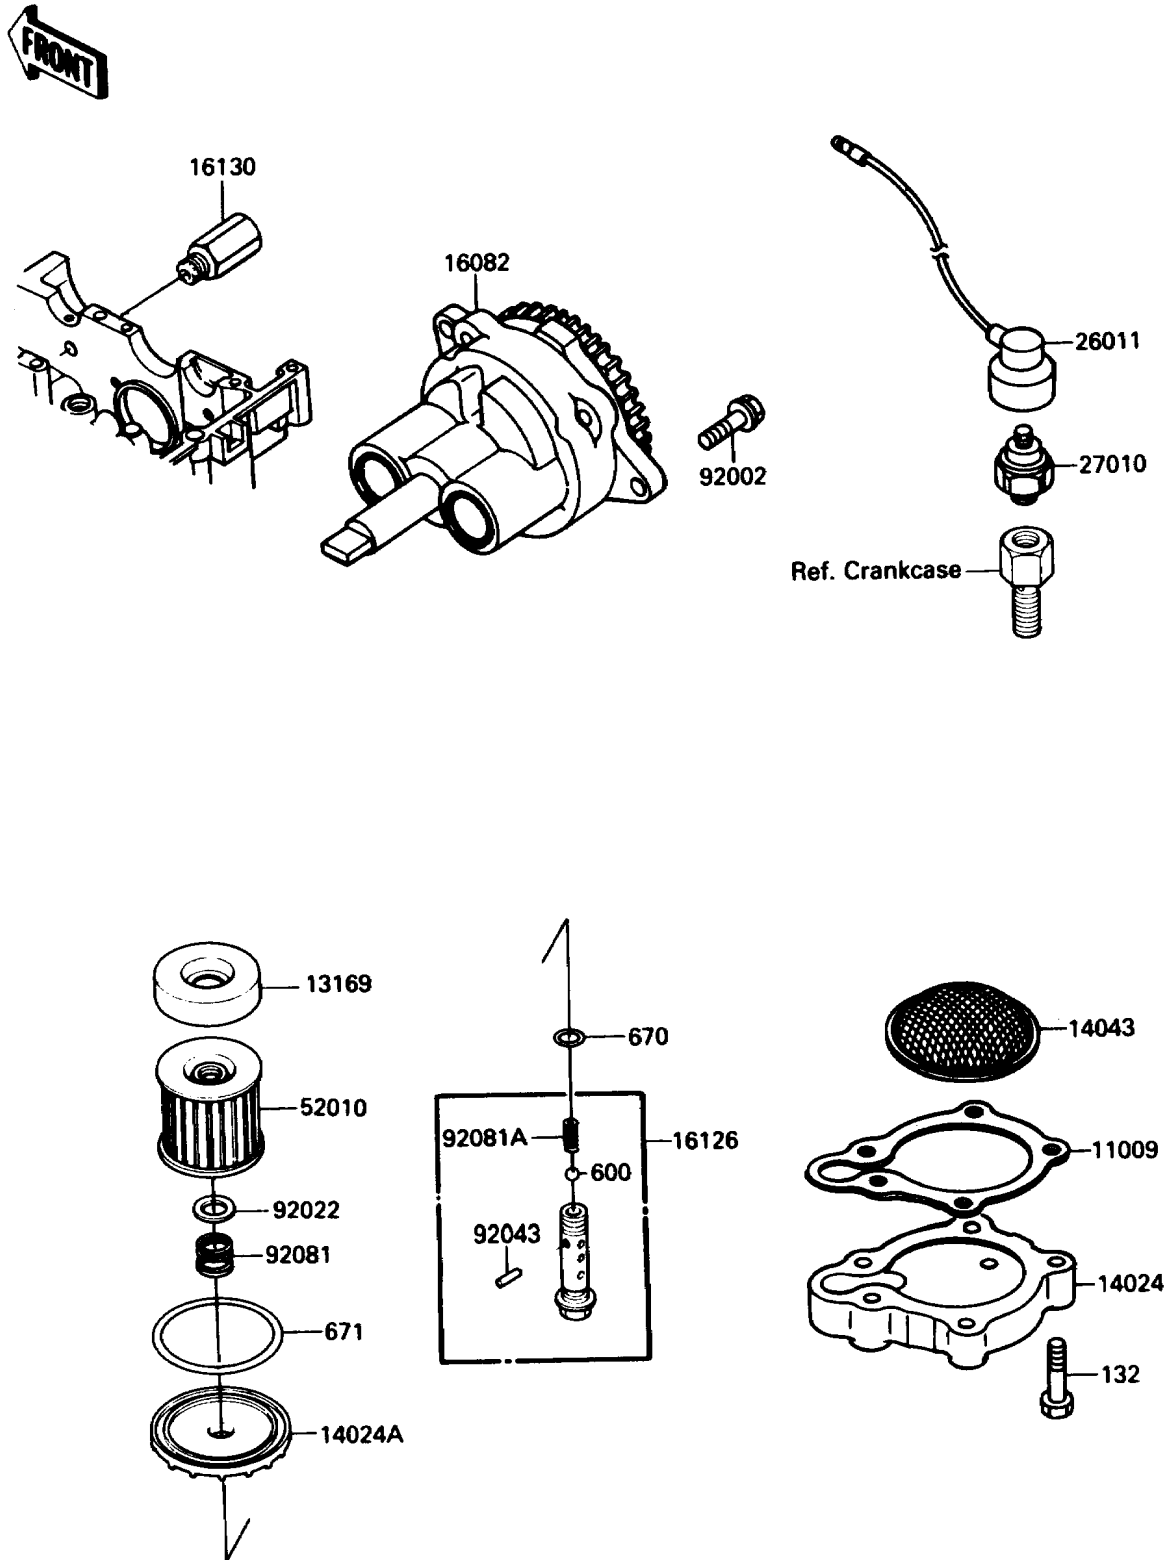

1988 NINJA® 250R

PARTS DIAGRAM

Oil Pump/Oil Filter

E1710-0077

1988 NINJA[®] 250R

PARTS LIST

Oil Pump/Oil Filter

ITEM NAME

PART NUMBER

QUANTITY
