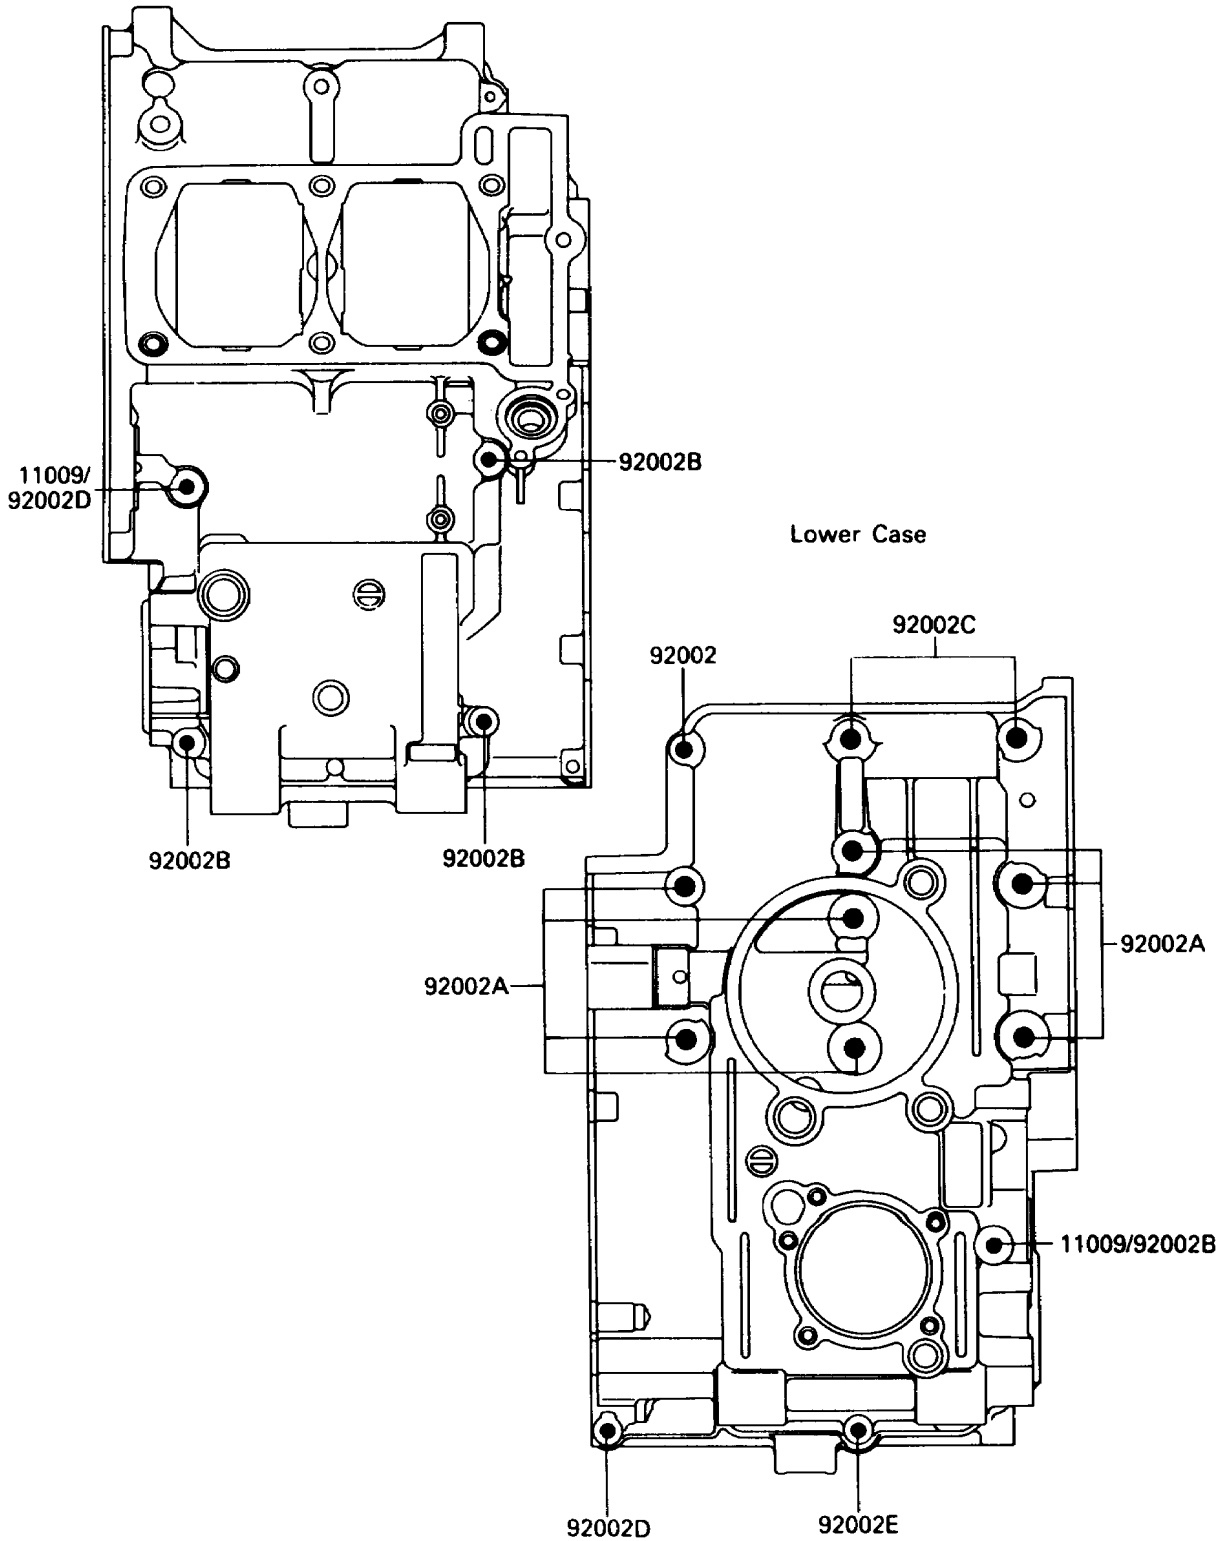

1988 NINJA[®] 250R

PARTS DIAGRAM

Crankcase Bolt Pattern

Upper Case

E1412

1988 NINJA[®] 250R

PARTS LIST

Crankcase Bolt Pattern

ITEM NAME

PART NUMBER

QUANTITY
