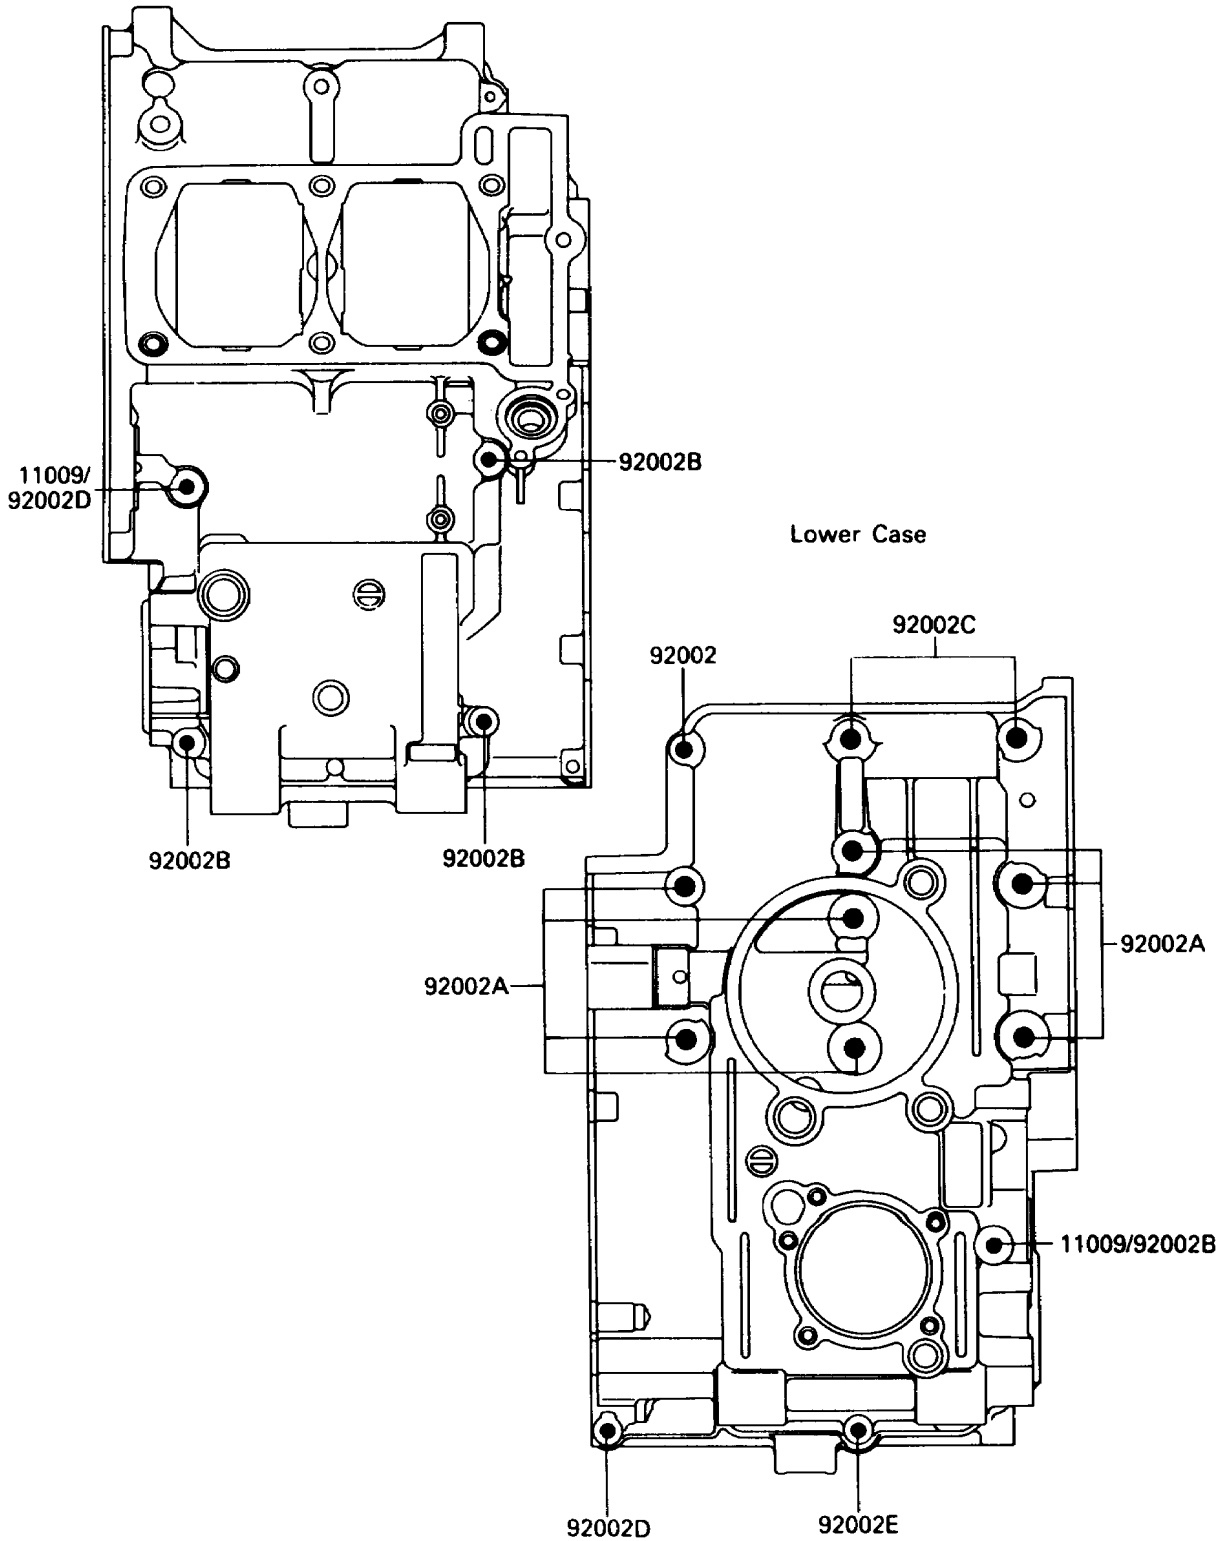

1990 Ninja[®] 250R

PARTS DIAGRAM

Crankcase Bolt Pattern

Upper Case

E1412

1990 Ninja[®] 250R

PARTS LIST

Crankcase Bolt Pattern

ITEM NAME

PART NUMBER

QUANTITY
