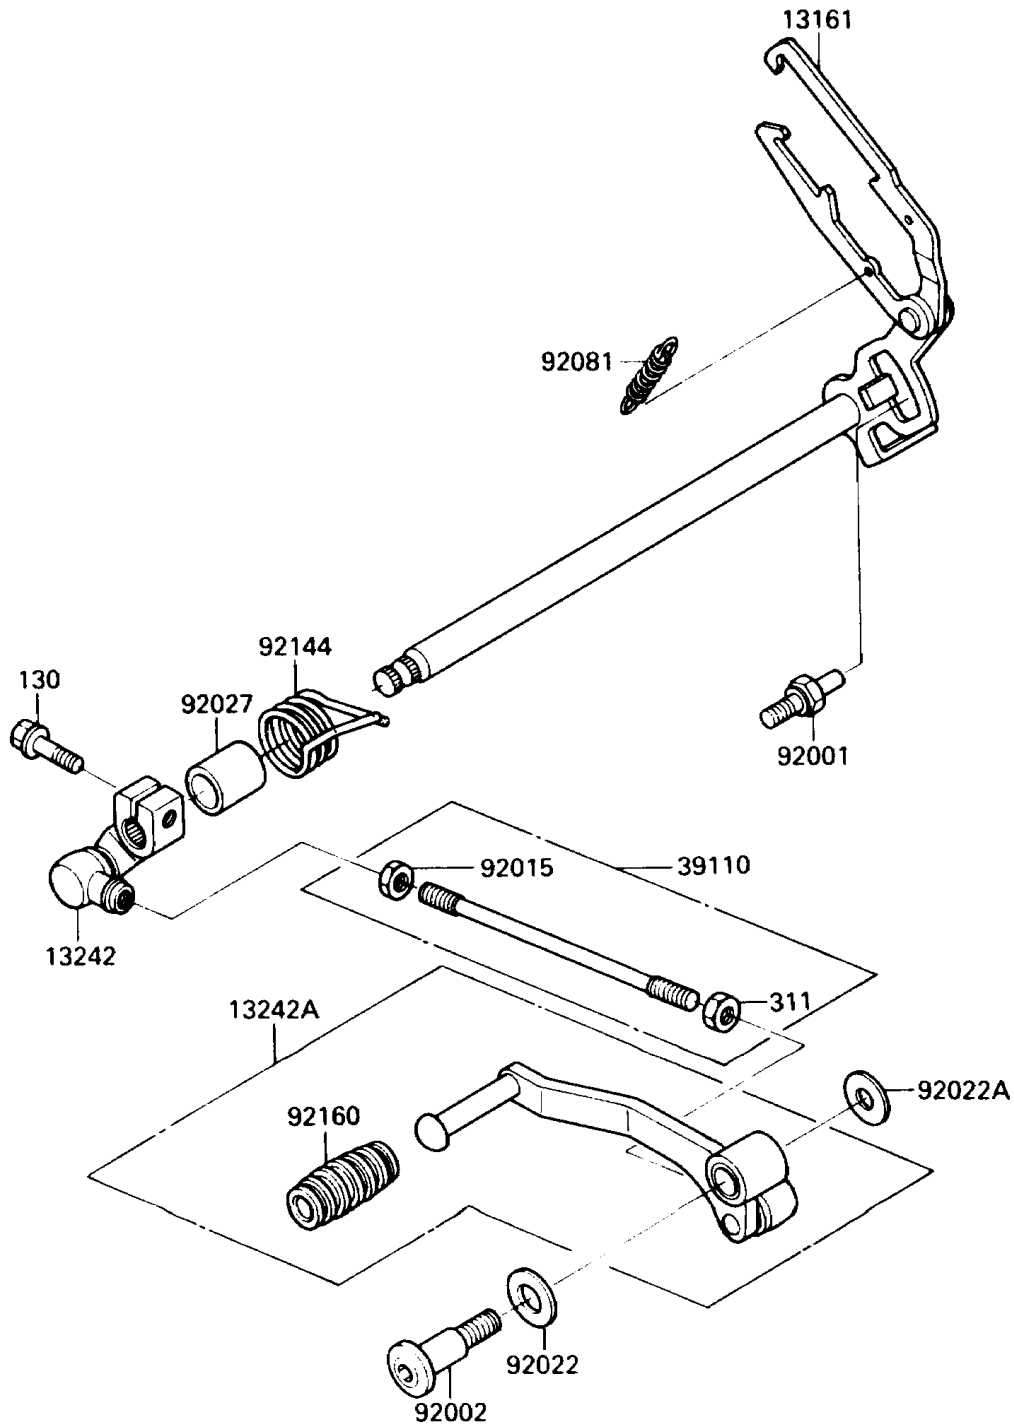

1988 NINJA[®] 250R

PARTS DIAGRAM

Gear Change Mechanism

E1370

1988 NINJA[®] 250R

PARTS LIST

Gear Change Mechanism

ITEM NAME

PART NUMBER

QUANTITY
