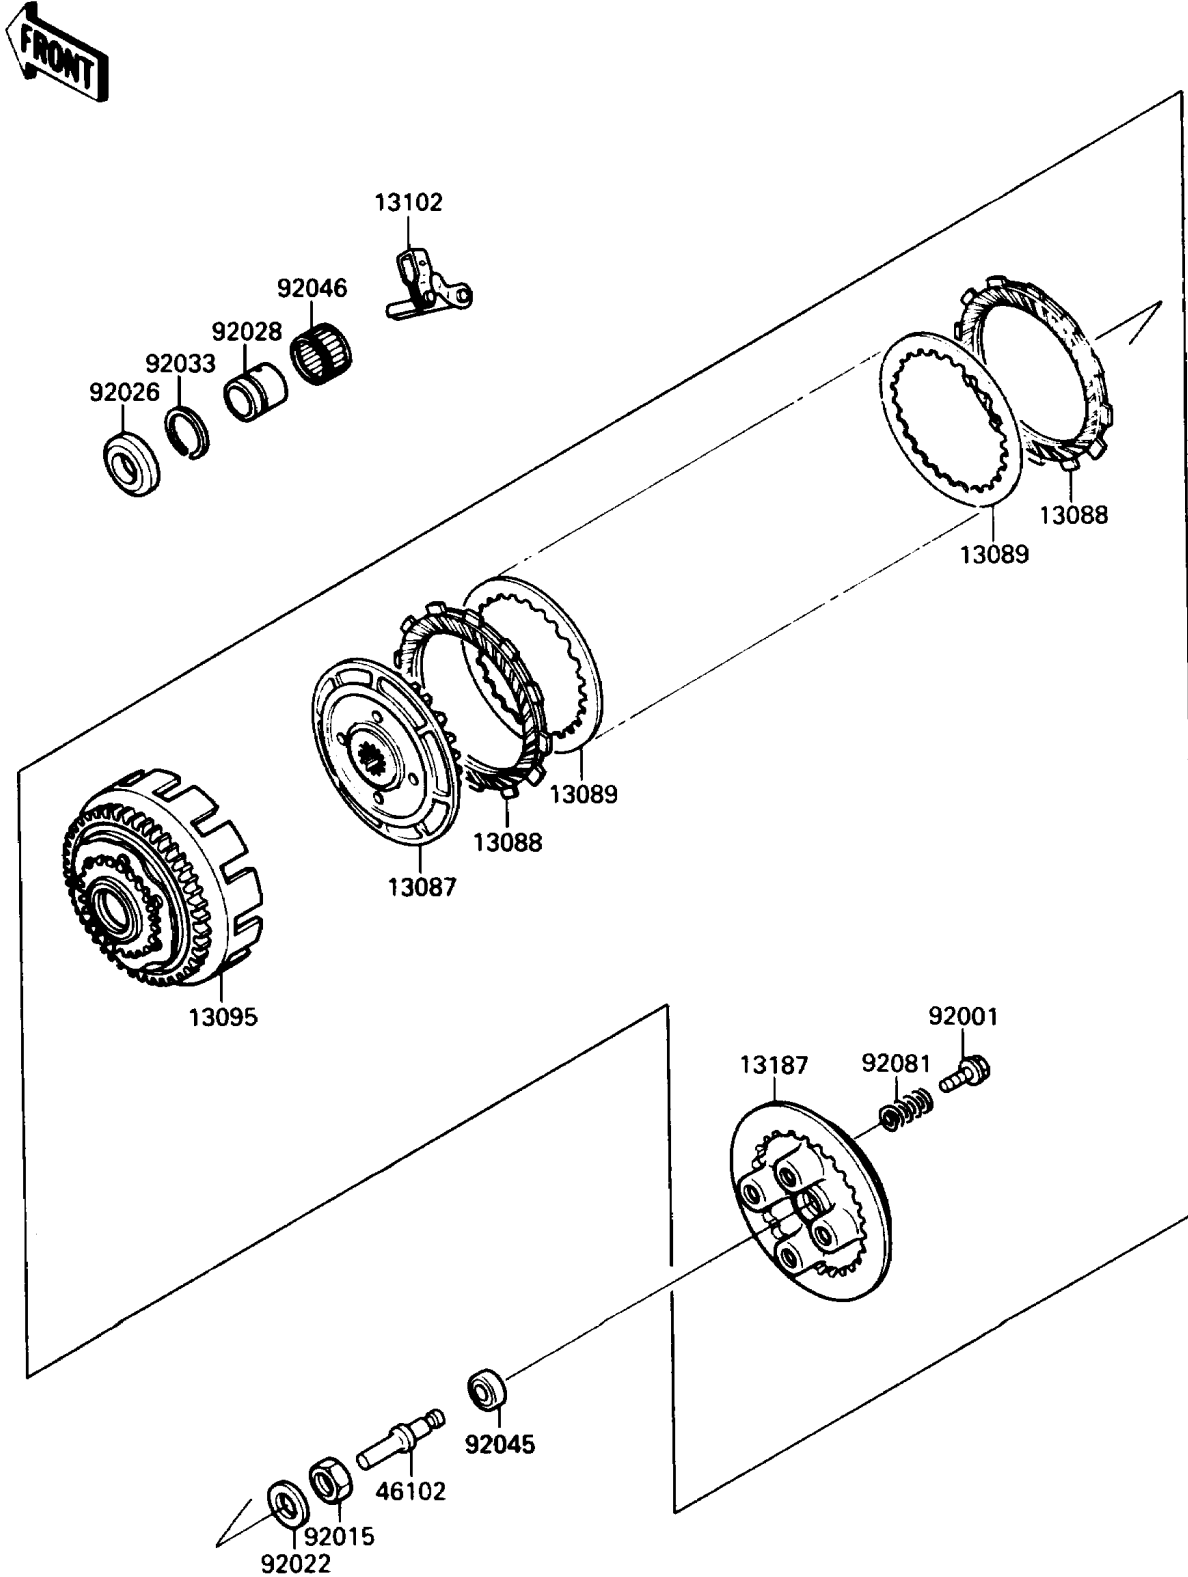

1988 NINJA[®] 250R

PARTS DIAGRAM

Clutch

1150

1988 NINJA[®] 250R

PARTS LIST

Clutch

ITEM NAME

PART NUMBER

QUANTITY
