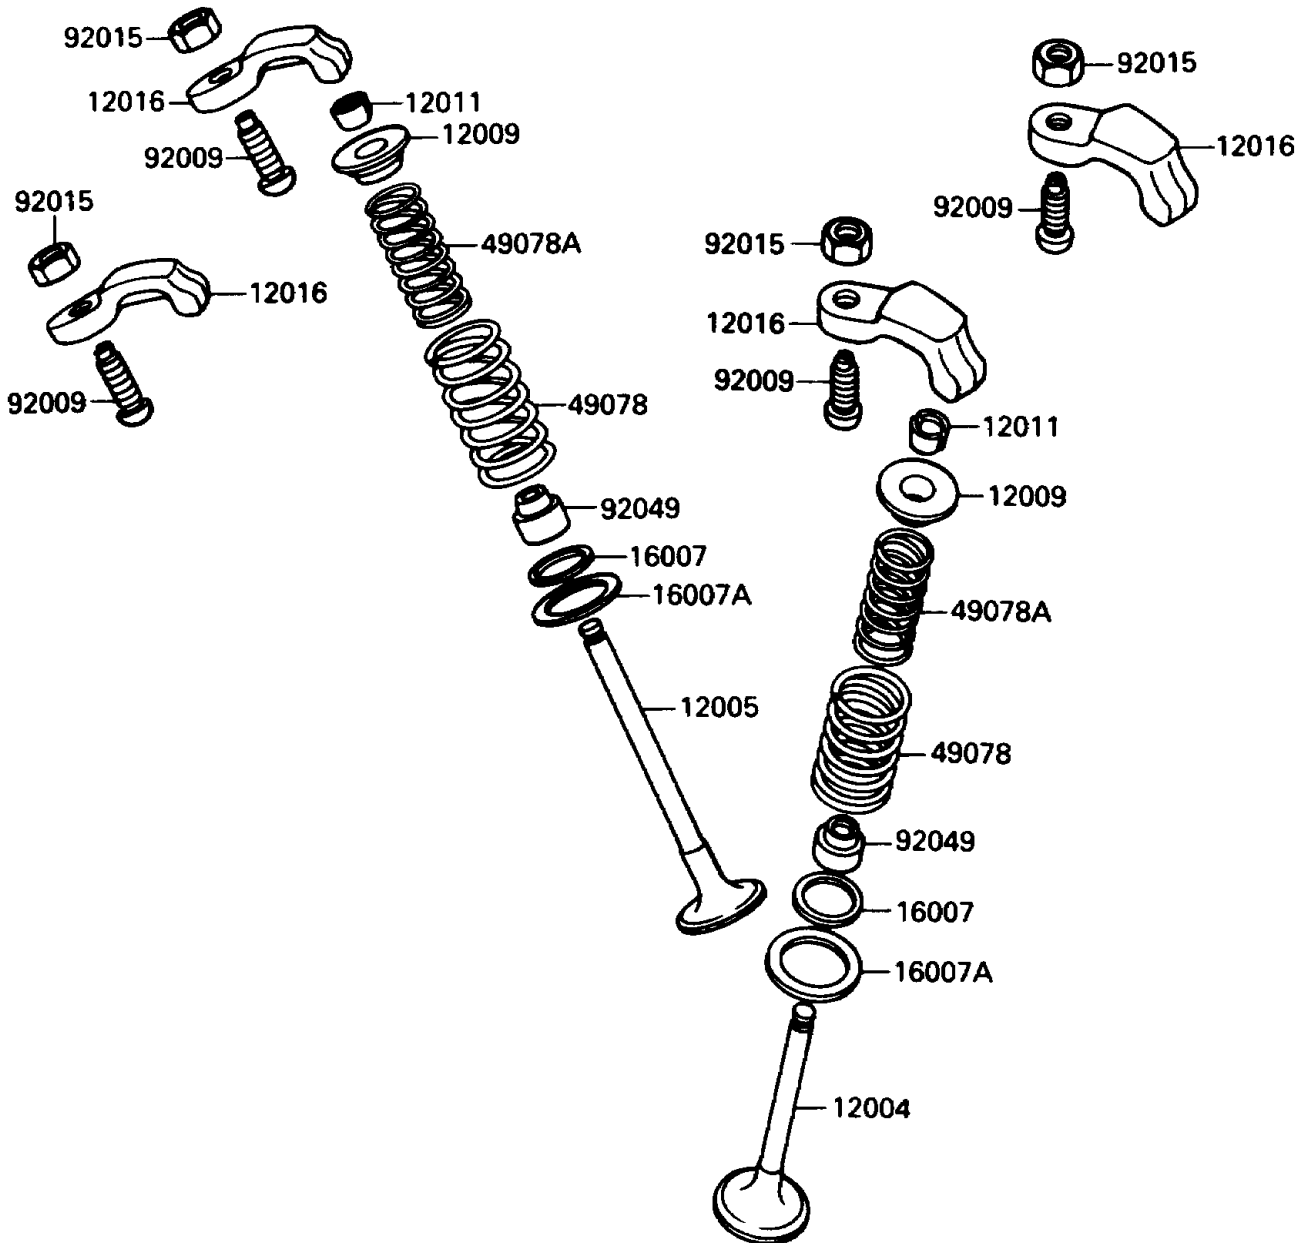

1990 Ninja[®] 250R

PARTS DIAGRAM

Valve(s)

E1210-0042

1990 Ninja[®] 250R

PARTS LIST

Valve(s)

ITEM NAME

PART NUMBER

QUANTITY
