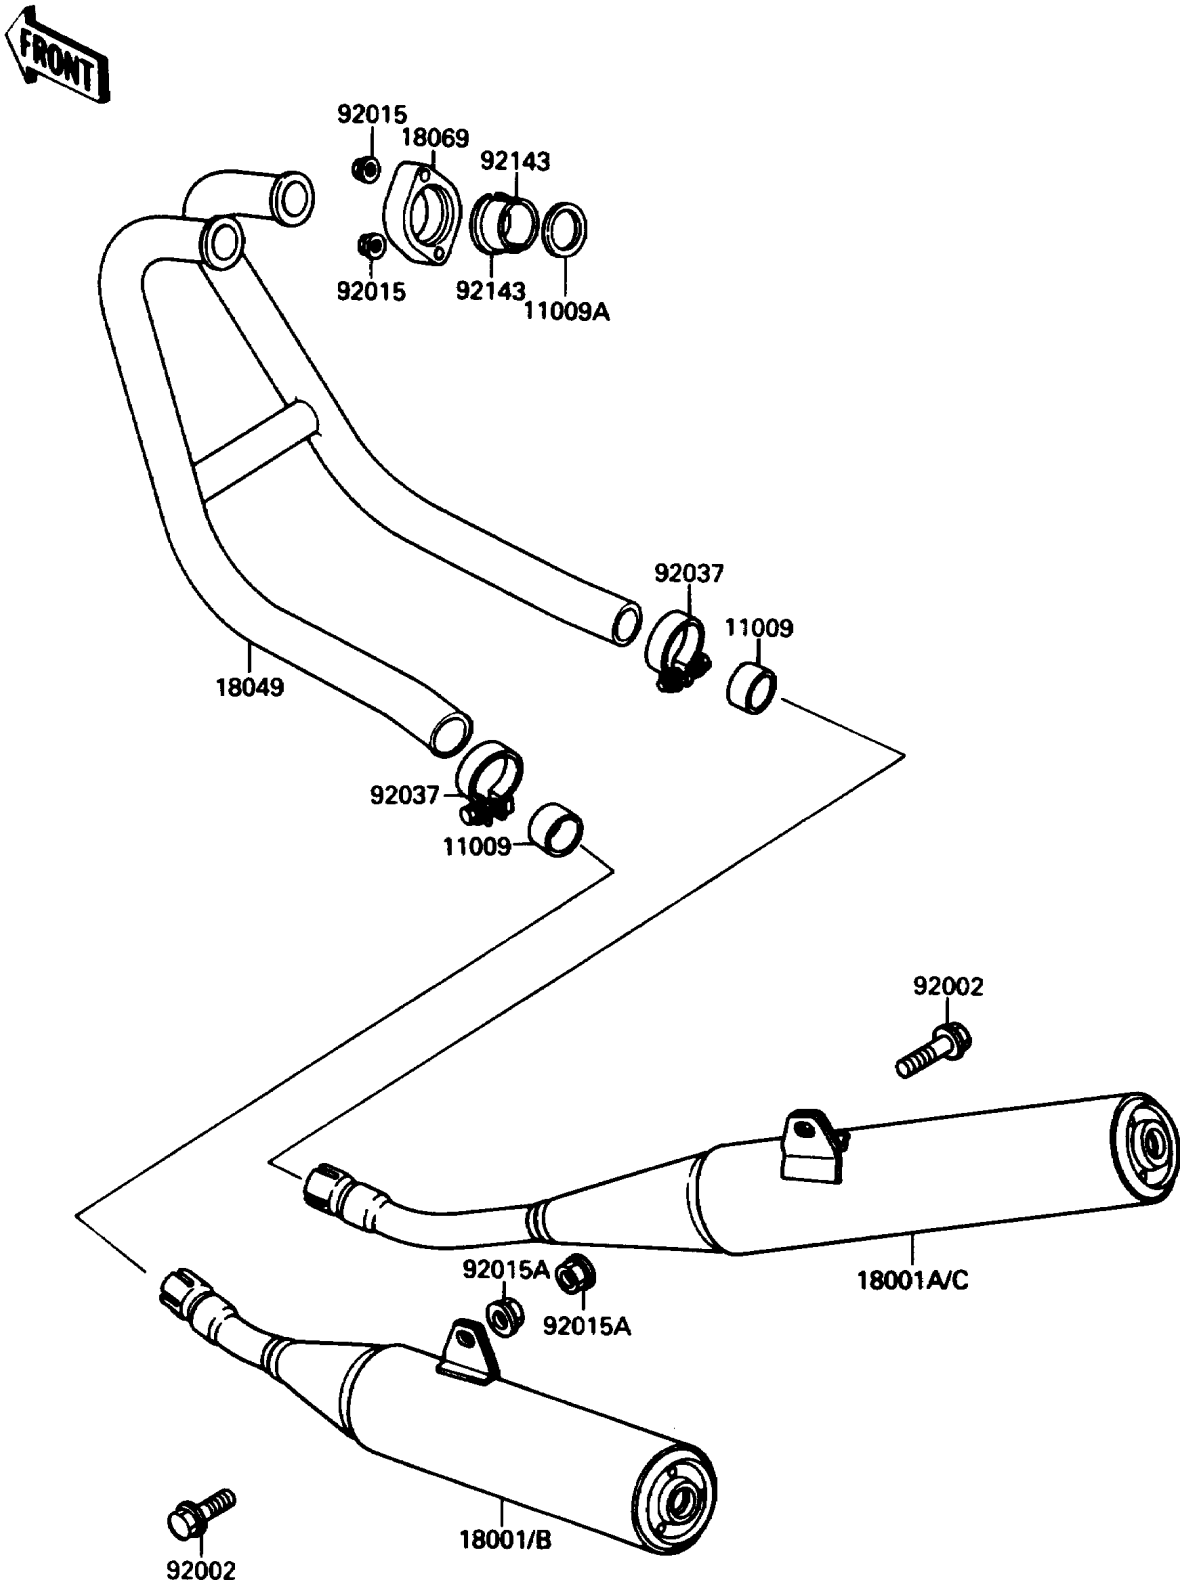

1988 NINJA[®] 250R

PARTS DIAGRAM

Muffler(s)

E1140-0249

1988 NINJA[®] 250R

PARTS LIST

Muffler(s)

ITEM NAME

PART NUMBER

QUANTITY
