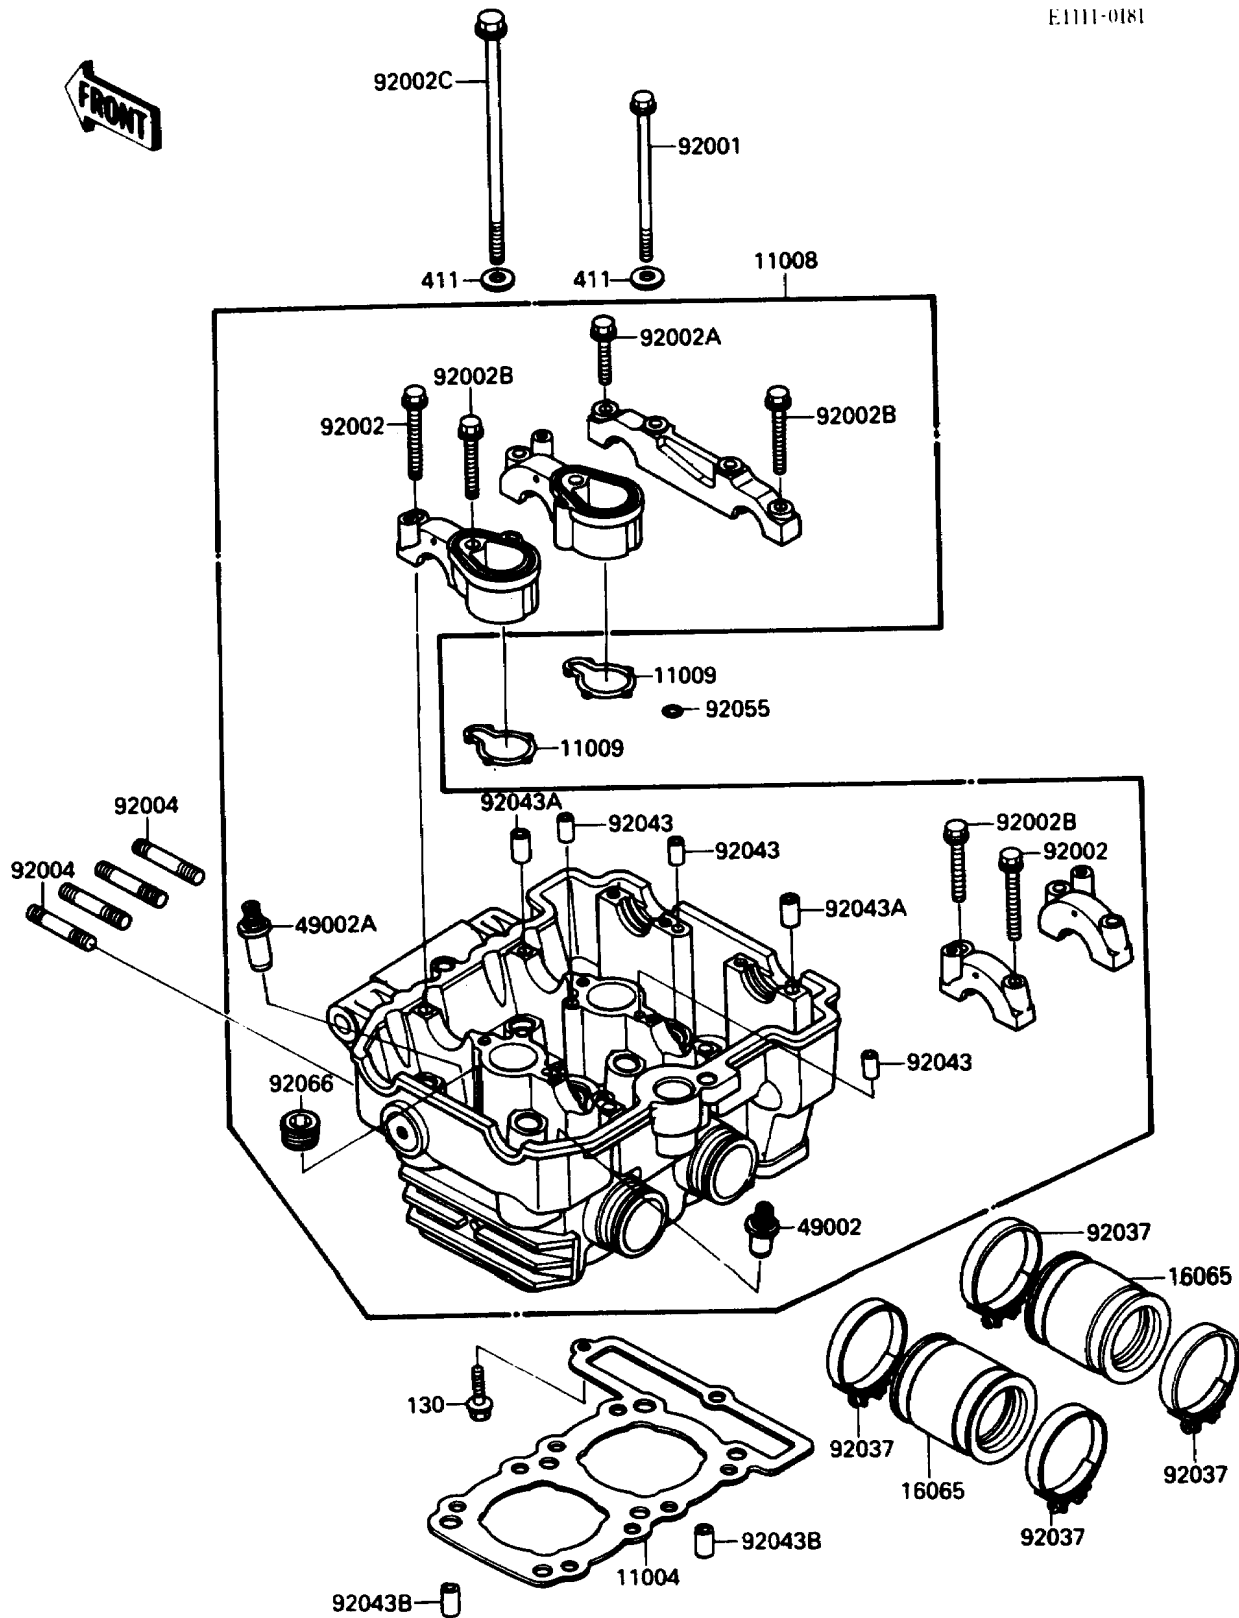

1988 NINJA[®] 250R

PARTS DIAGRAM

Cylinder Head

E1111-0181

1988 NINJA[®] 250R

PARTS LIST

Cylinder Head

ITEM NAME

PART NUMBER

QUANTITY
