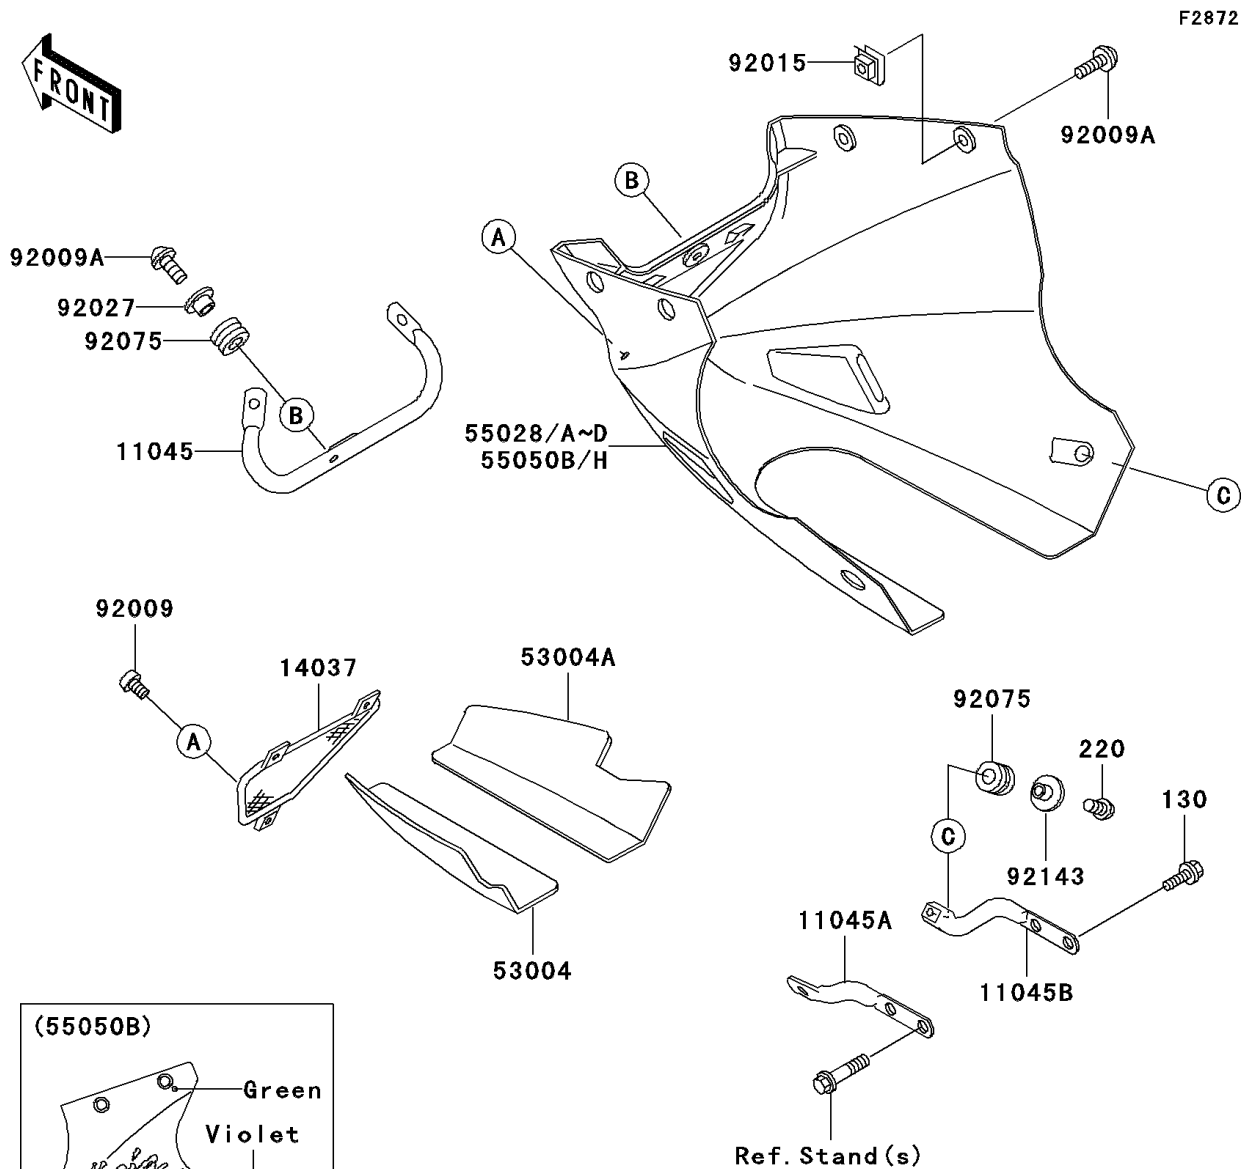

2001 Ninja® 250R

PARTS DIAGRAM

Cowling Lower

WD

WD

WOD

(55028)	Ebony
(55028A)	Ebony
(55028B)	Violet
(55028C)	Silver
(55028D)	Gray

2001 Ninja[®] 250R

PARTS LIST

Cowling Lowers

ITEM NAME

PART NUMBER

QUANTITY
