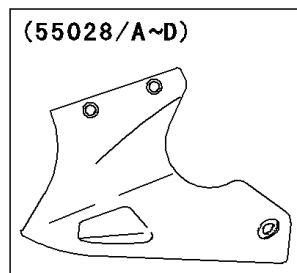

2001 Ninja® 250R

PARTS DIAGRAM

Cowling Lower

WD

WD

WOD

(55028)	Ebony
(55028A)	Ebony
(55028B)	Violet
(55028C)	Silver
(55028D)	Gray

2001 Ninja[®] 250R