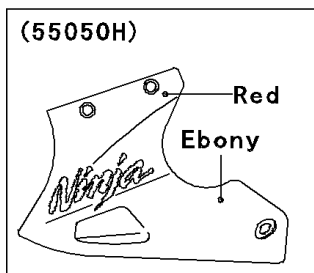

2001 Ninja® 250R

PARTS DIAGRAM

Cowling Lower

WD

WD

WOD

(55028)	Ebony
(55028A)	Ebony
(55028B)	Violet
(55028C)	Silver
(55028D)	Gray

2001 Ninja[®] 250R