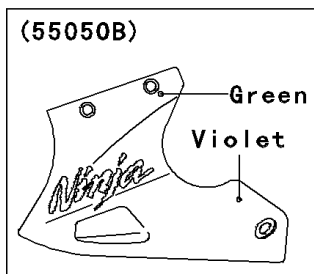

2001 Ninja® 250R

PARTS DIAGRAM

Cowling Lower

WD

WD

WOD

(55028)	Ebony
(55028A)	Ebony
(55028B)	Violet
(55028C)	Silver
(55028D)	Gray

2001 Ninja[®] 250R