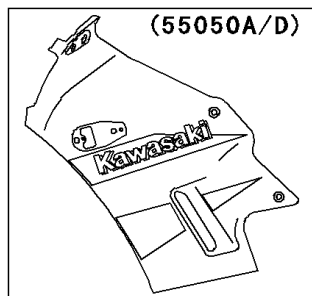

2001 Ninja® 250R

PARTS DIAGRAM

Cowling

F2871

(55050A)	Green
(55050D)	Red

(55051)	Green
(55051A)	Yellow
(55051B)	Blue
(55051C)	Green

(55052)	Blue
(55052A)	Silver
(55052B)	Yellow
(55052C)	Blue
(55052D)	Ebony
(55052E)	Silver