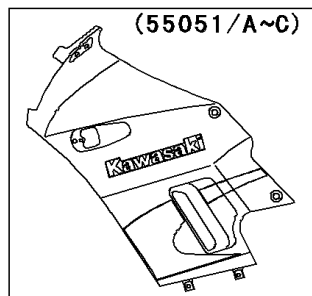

2001 Ninja® 250R

PARTS DIAGRAM

Cowling

F2871

(55050A)	Green
(55050D)	Red

(55051)	Green
(55051A)	Yellow
(55051B)	Blue
(55051C)	Green

(55052)	Blue
(55052A)	Silver
(55052B)	Yellow
(55052C)	Blue
(55052D)	Ebony
(55052E)	Silver

WD