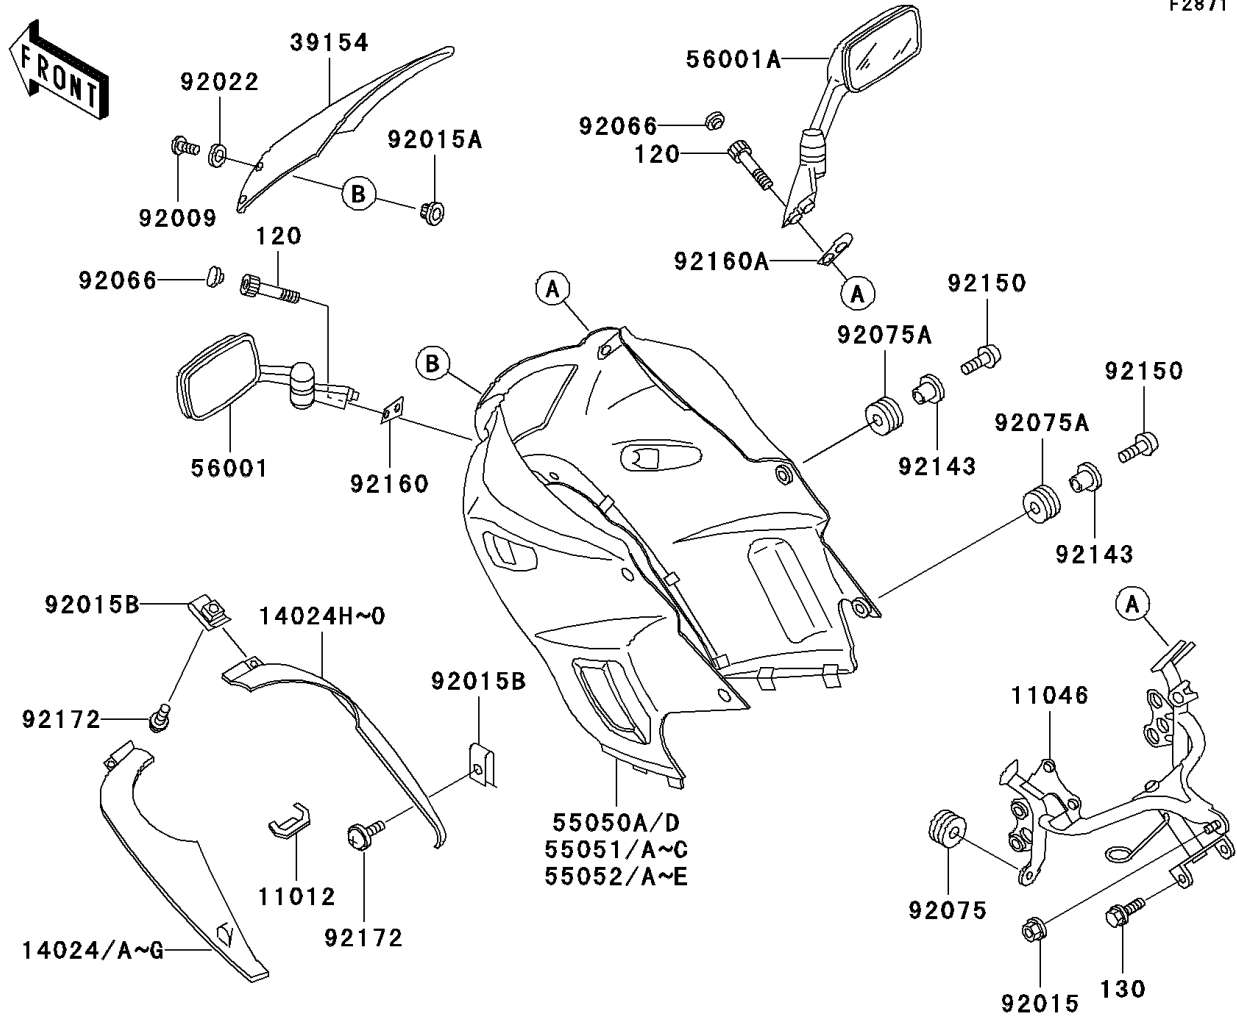

2001 Ninja® 250R

PARTS DIAGRAM

Cowling

F2871

(55050A)	Green
(55050D)	Red

(55051)	Green
(55051A)	Yellow
(55051B)	Blue
(55051C)	Green

(55052)	Blue
(55052A)	Silver
(55052B)	Yellow
(55052C)	Blue
(55052D)	Ebony
(55052E)	Silver

WD

WD

WD

2001 Ninja[®] 250R

PARTS LIST

Cowling

ITEM NAME

PART NUMBER

QUANTITY
