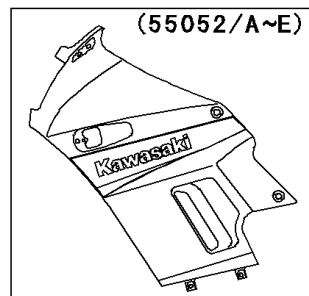

2001 Ninja® 250R

PARTS DIAGRAM

Cowling

F2871

(55050A)	Green
(55050D)	Red

(55051)	Green
(55051A)	Yellow
(55051B)	Blue
(55051C)	Green

(55052)	Blue
(55052A)	Silver
(55052B)	Yellow
(55052C)	Blue
(55052D)	Ebony
(55052E)	Silver

WD