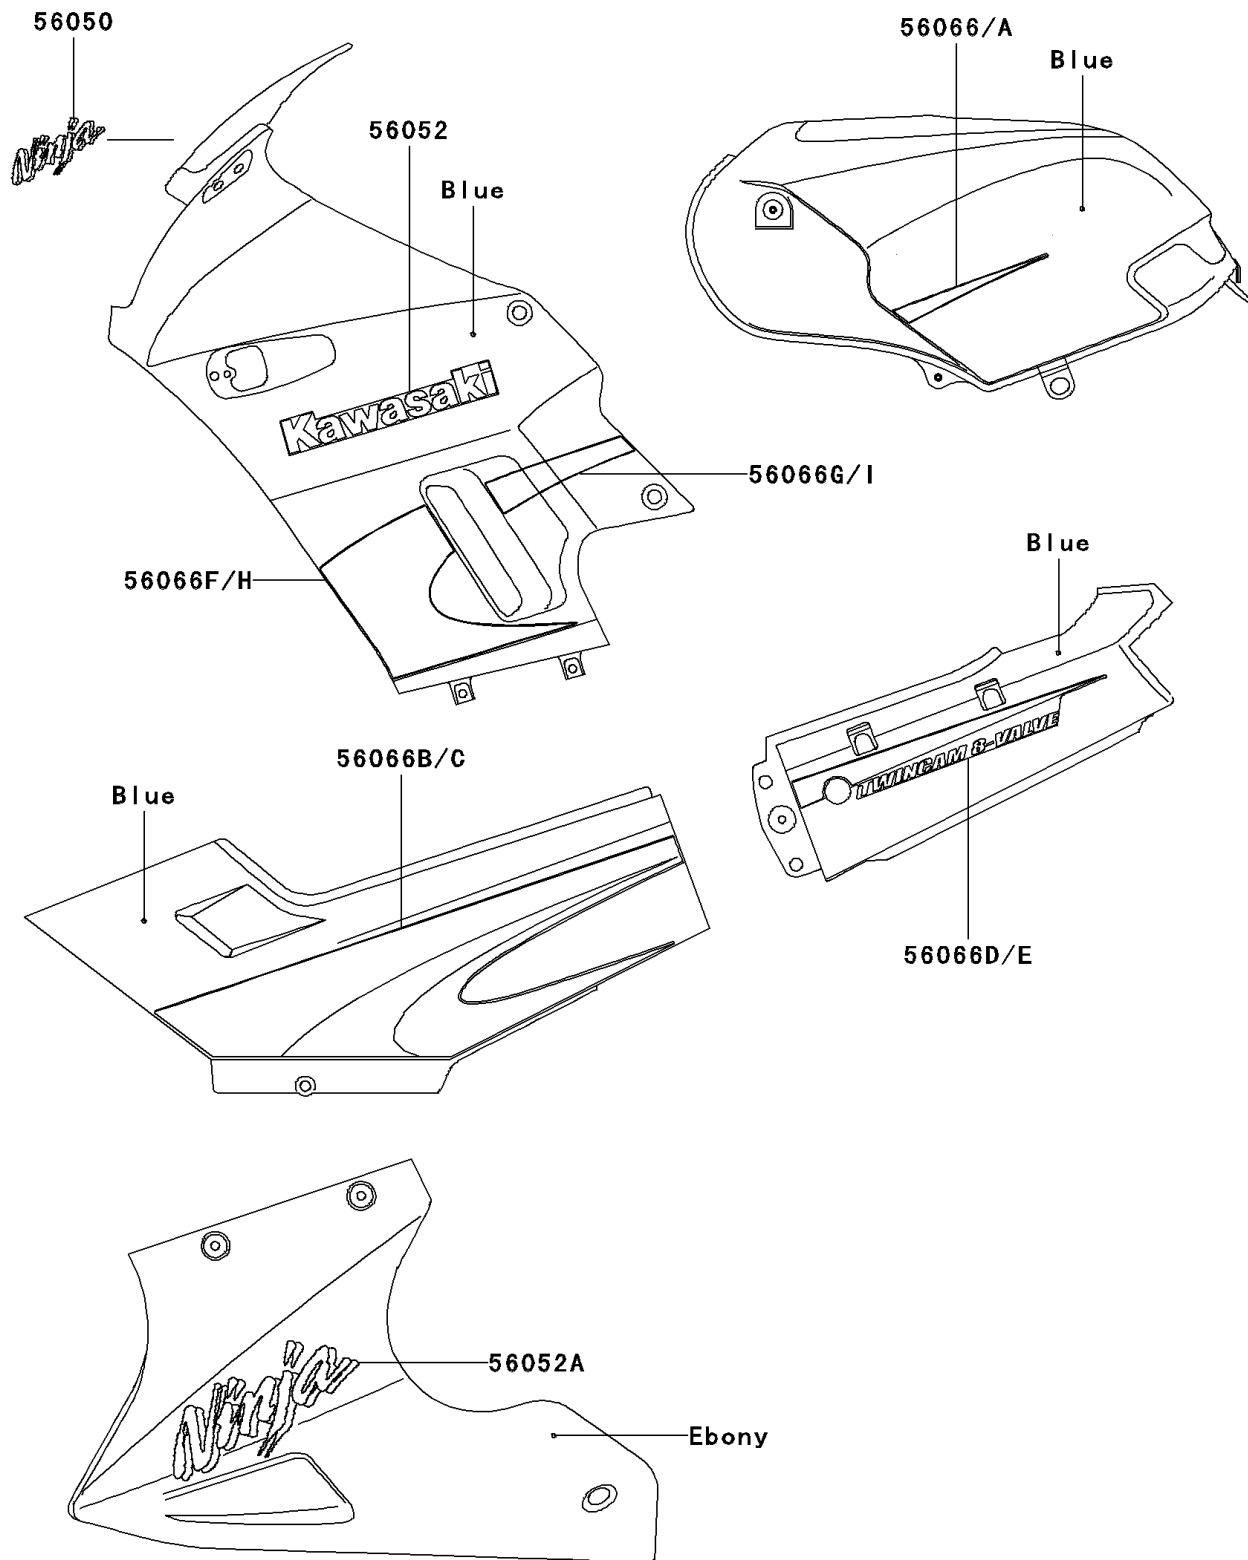

2003 Ninja® 250R

PARTS DIAGRAM

Decals(Blue)(F17)

Kawasaki

Let the Good Times Roll®

F2861E

2003 Ninja[®] 250R

PARTS LIST

Decals(Blue)(F17)

ITEM NAME

PART NUMBER

QUANTITY
