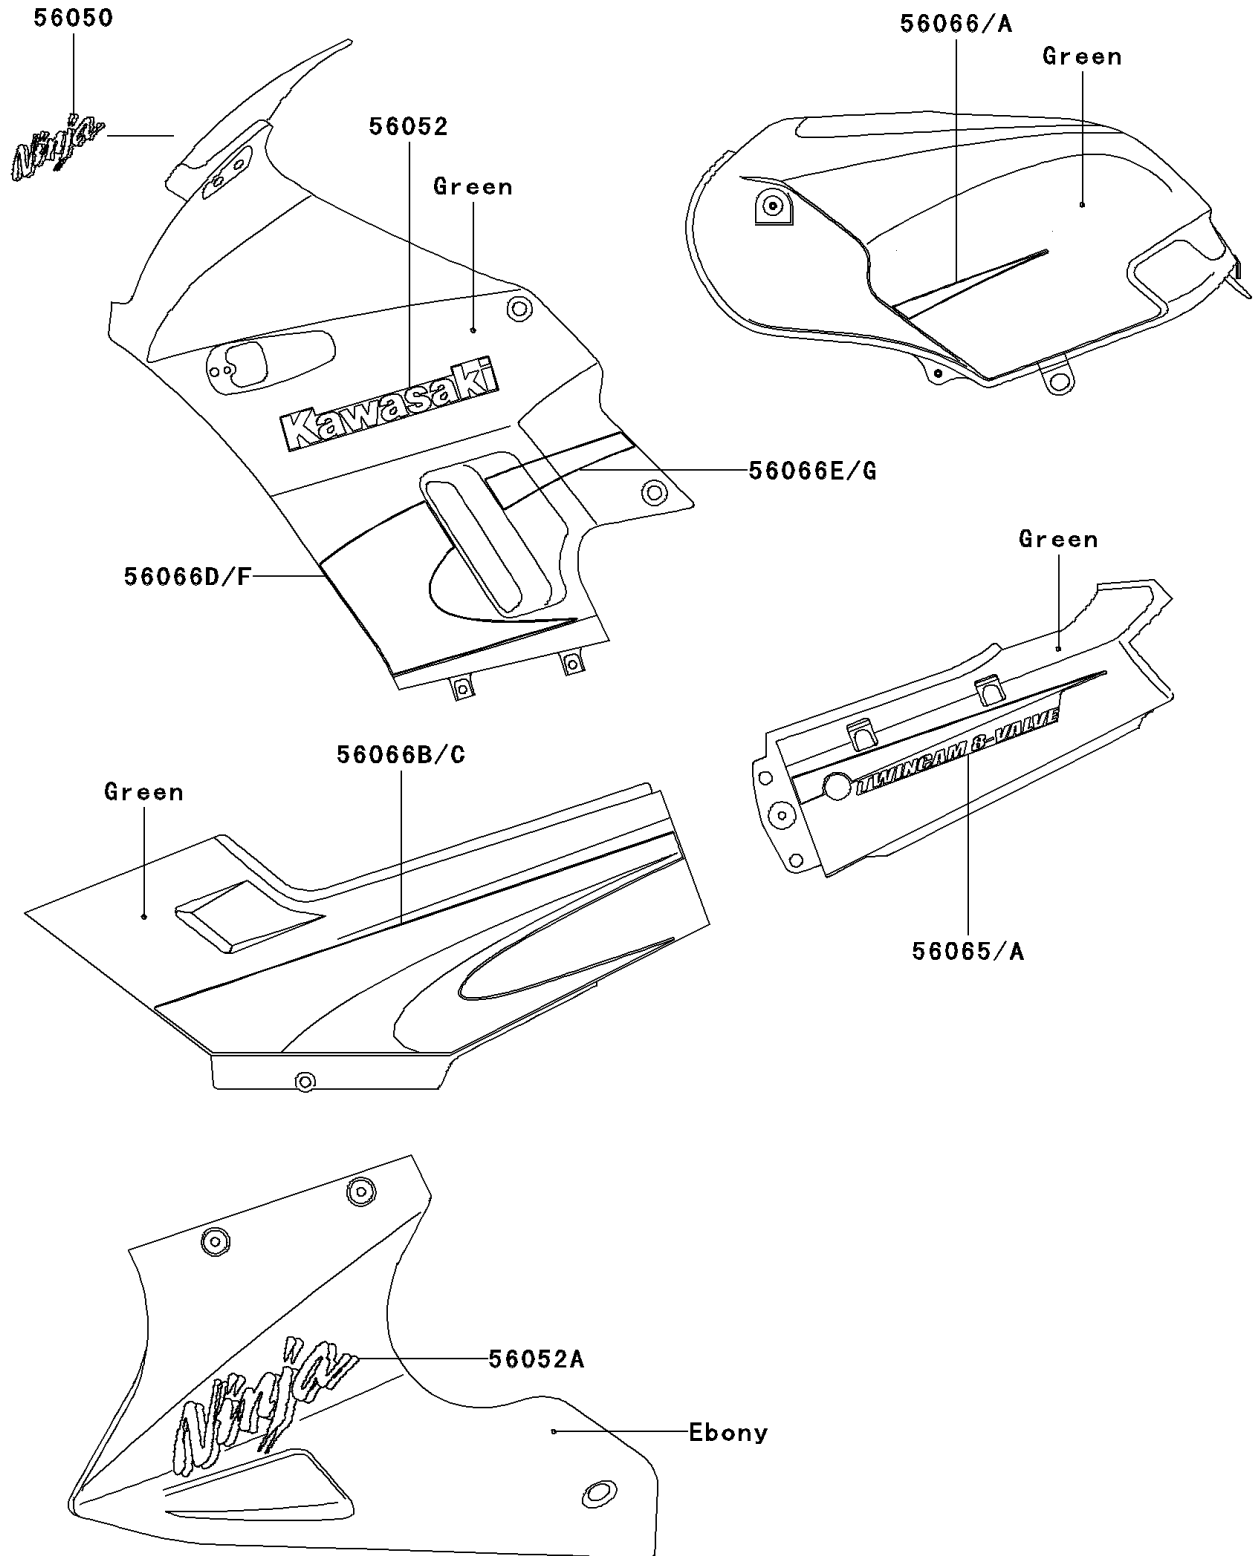

2003 Ninja® 250R

PARTS DIAGRAM

Decals(Green)(F17)

F2861D