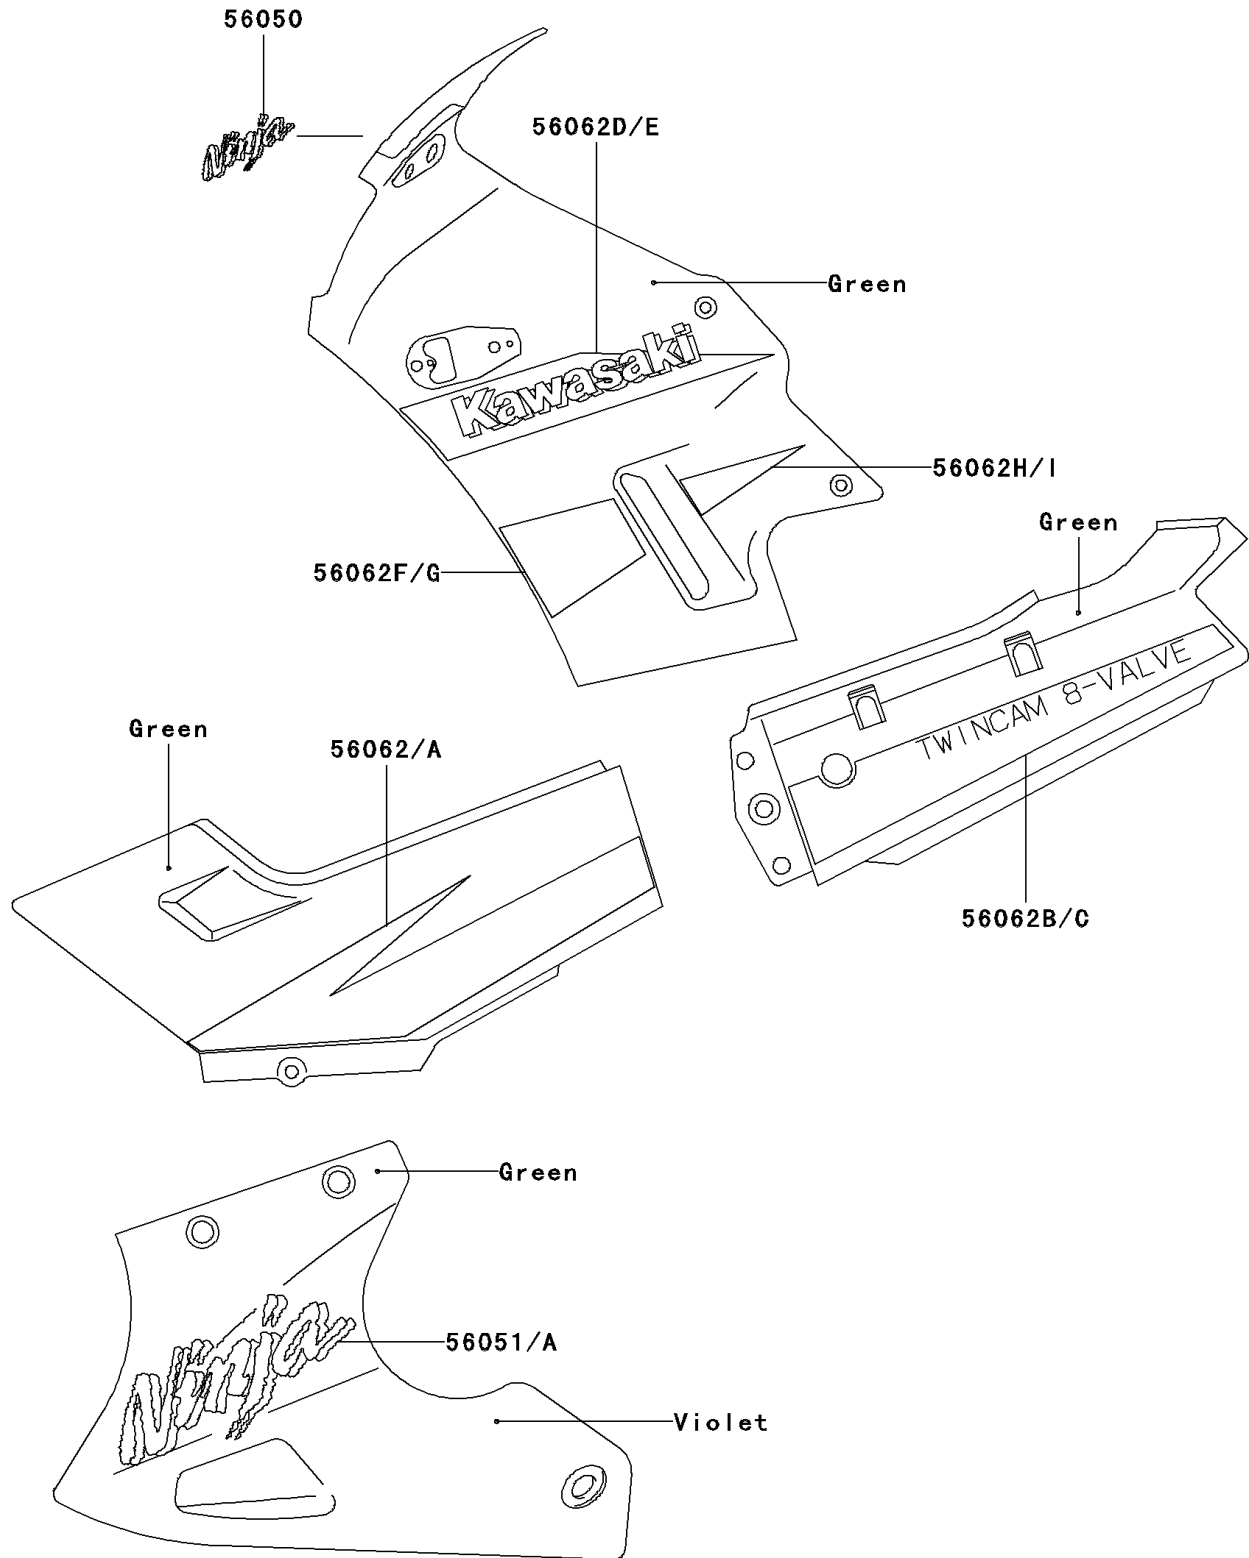

2001 Ninja® 250R

PARTS DIAGRAM

Decals(Green)(F15)

F2861A

2001 Ninja[®] 250R

PARTS LIST

Decals(Green)(F15)

ITEM NAME

PART NUMBER

QUANTITY
