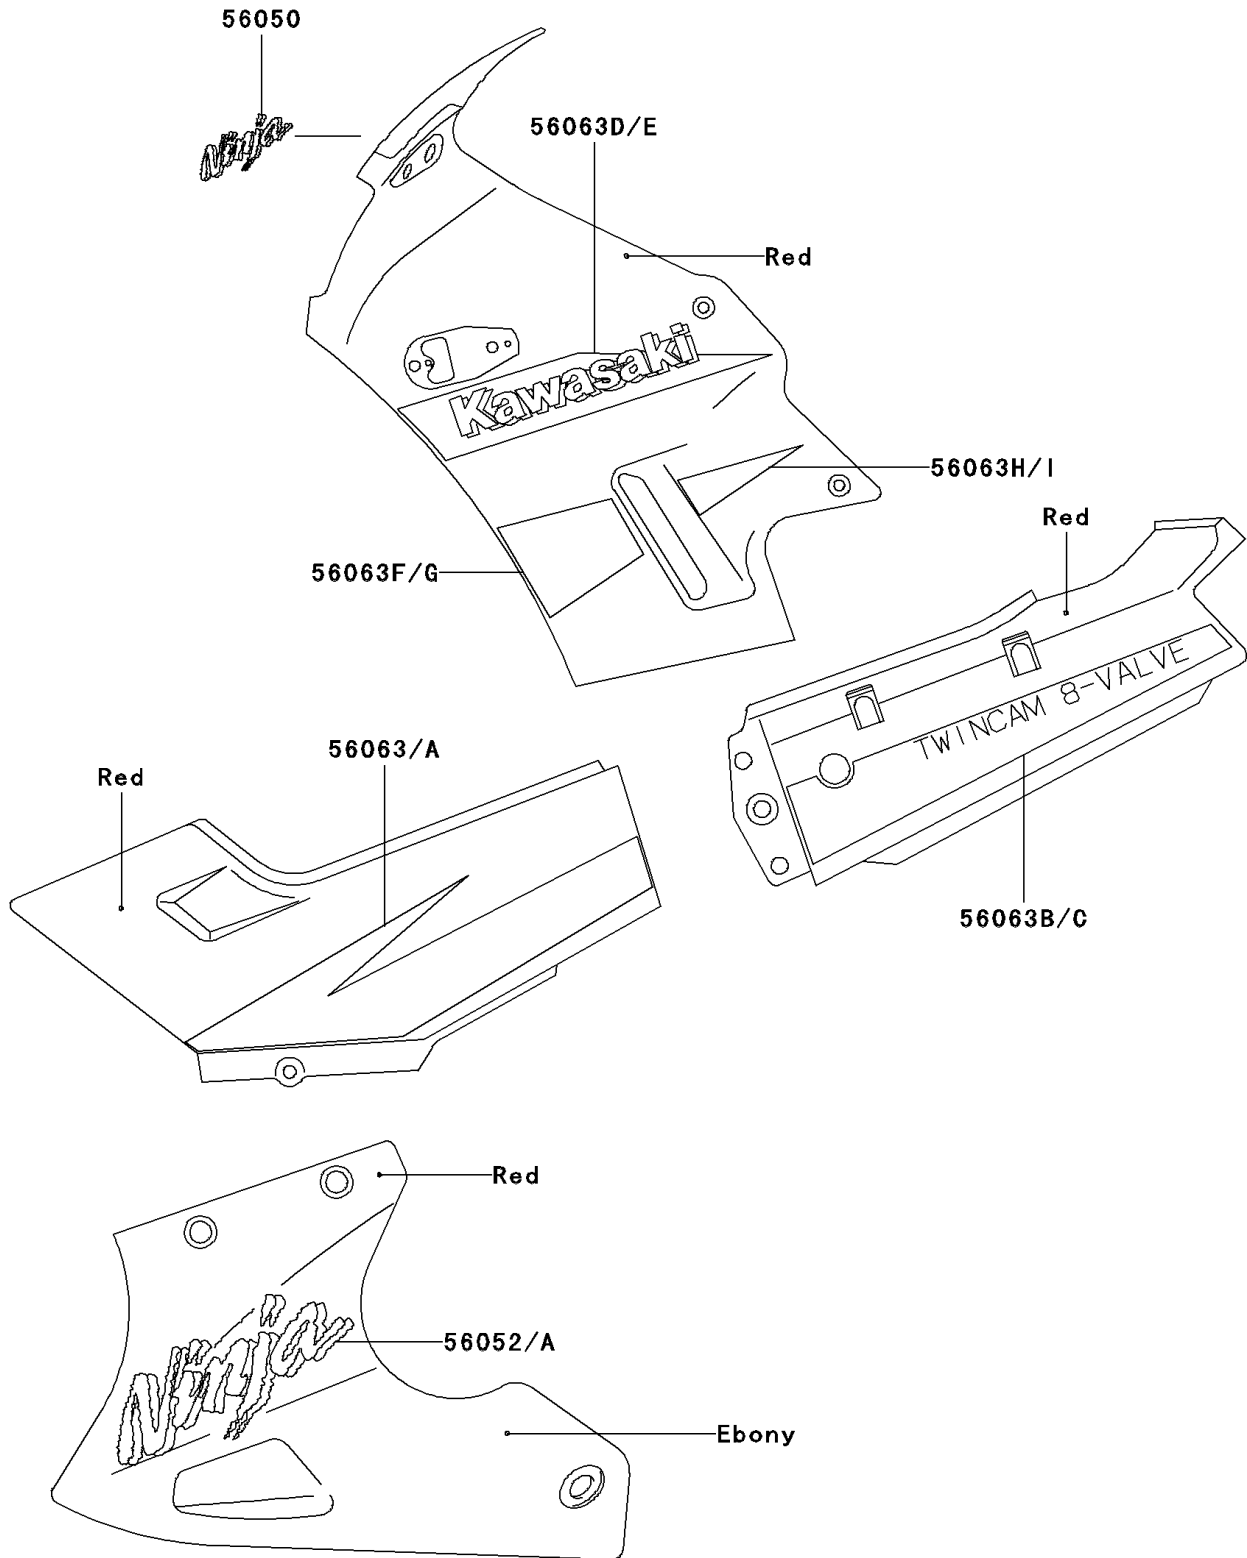

# 2001 Ninja® 250R

## PARTS DIAGRAM

### Decals(Red)(F15)

F2861

## PARTS LIST

Decals(Red)(F15)

**ITEM NAME**

**PART NUMBER**

**QUANTITY**

---