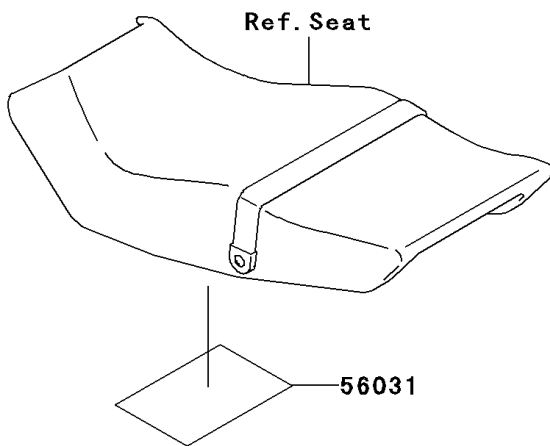

2001 Ninja[®] 250R

PARTS DIAGRAM

Labels

F2860

2001 Ninja[®] 250R

PARTS LIST

Labels

ITEM NAME

PART NUMBER

QUANTITY
