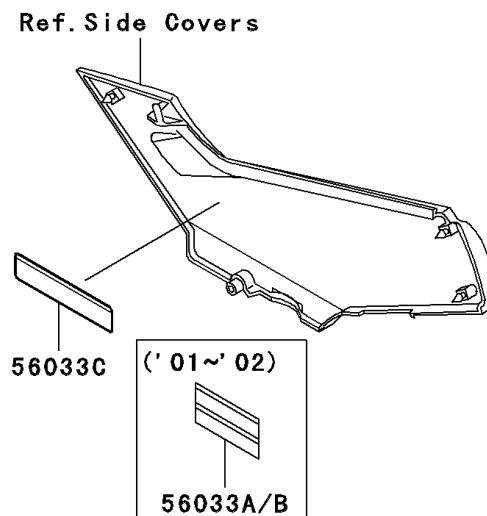

2001 Ninja[®] 250R

PARTS DIAGRAM

Labels

F2860

2001 Ninja[®] 250R

PARTS LIST

Labels

ITEM NAME

PART NUMBER

QUANTITY
