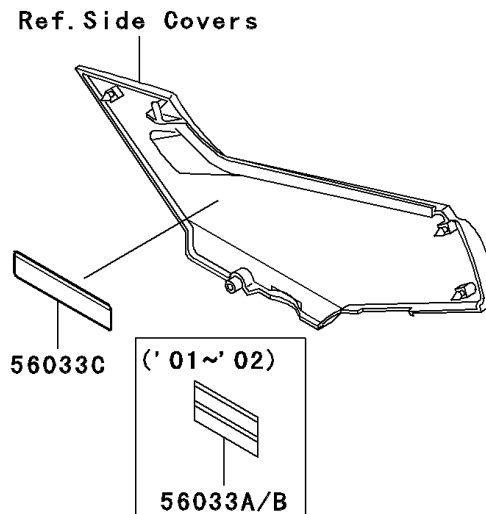

2003 Ninja[®] 250R

PARTS DIAGRAM

Labels

F2860

2003 Ninja[®] 250R

PARTS LIST

Labels

ITEM NAME

PART NUMBER

QUANTITY
