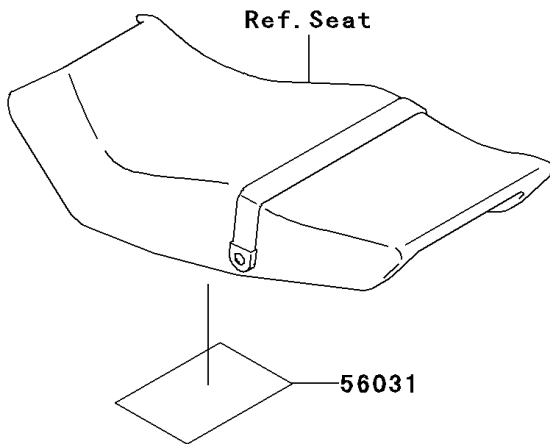

2003 Ninja[®] 250R

PARTS DIAGRAM

Labels

F2860

2003 Ninja[®] 250R

PARTS LIST

Labels

ITEM NAME

PART NUMBER

QUANTITY
