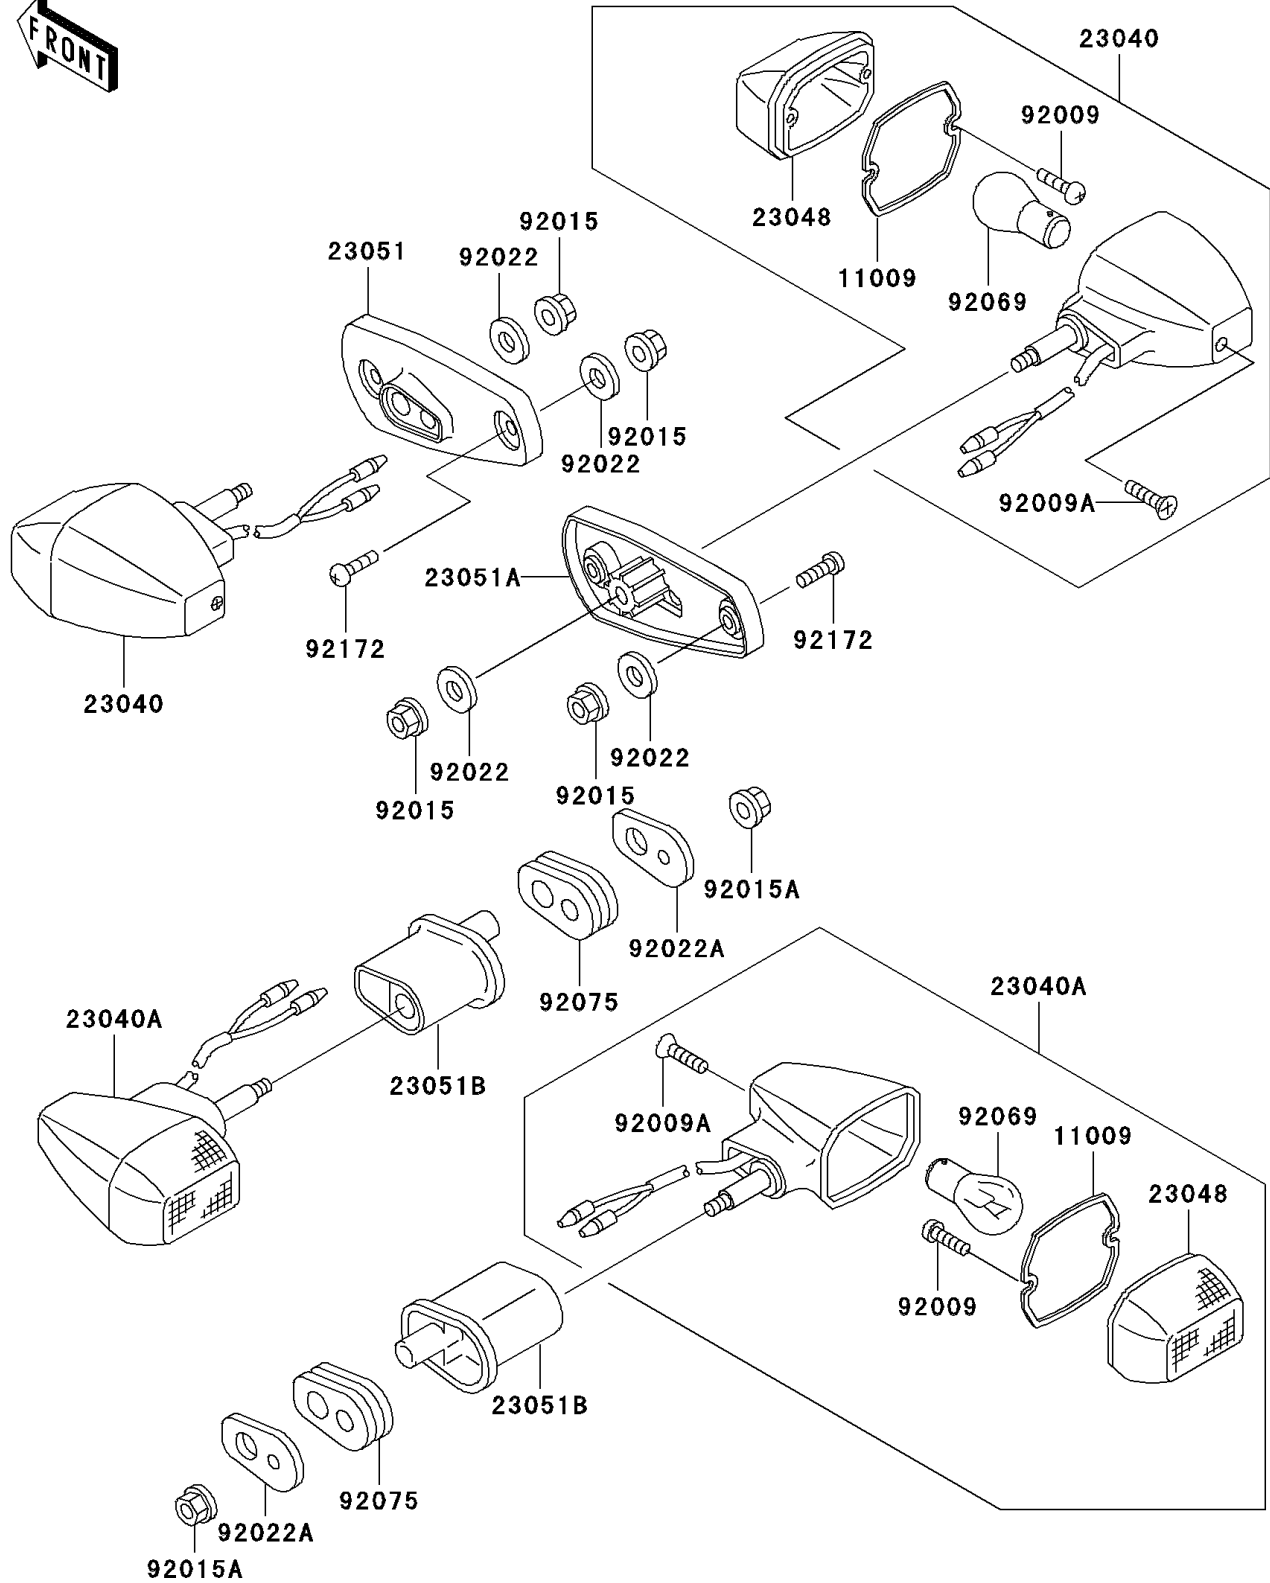

2001 Ninja® 250R

PARTS DIAGRAM

Turn Signals

F2730

2001 Ninja[®] 250R

PARTS LIST

Turn Signals

ITEM NAME

PART NUMBER

QUANTITY
