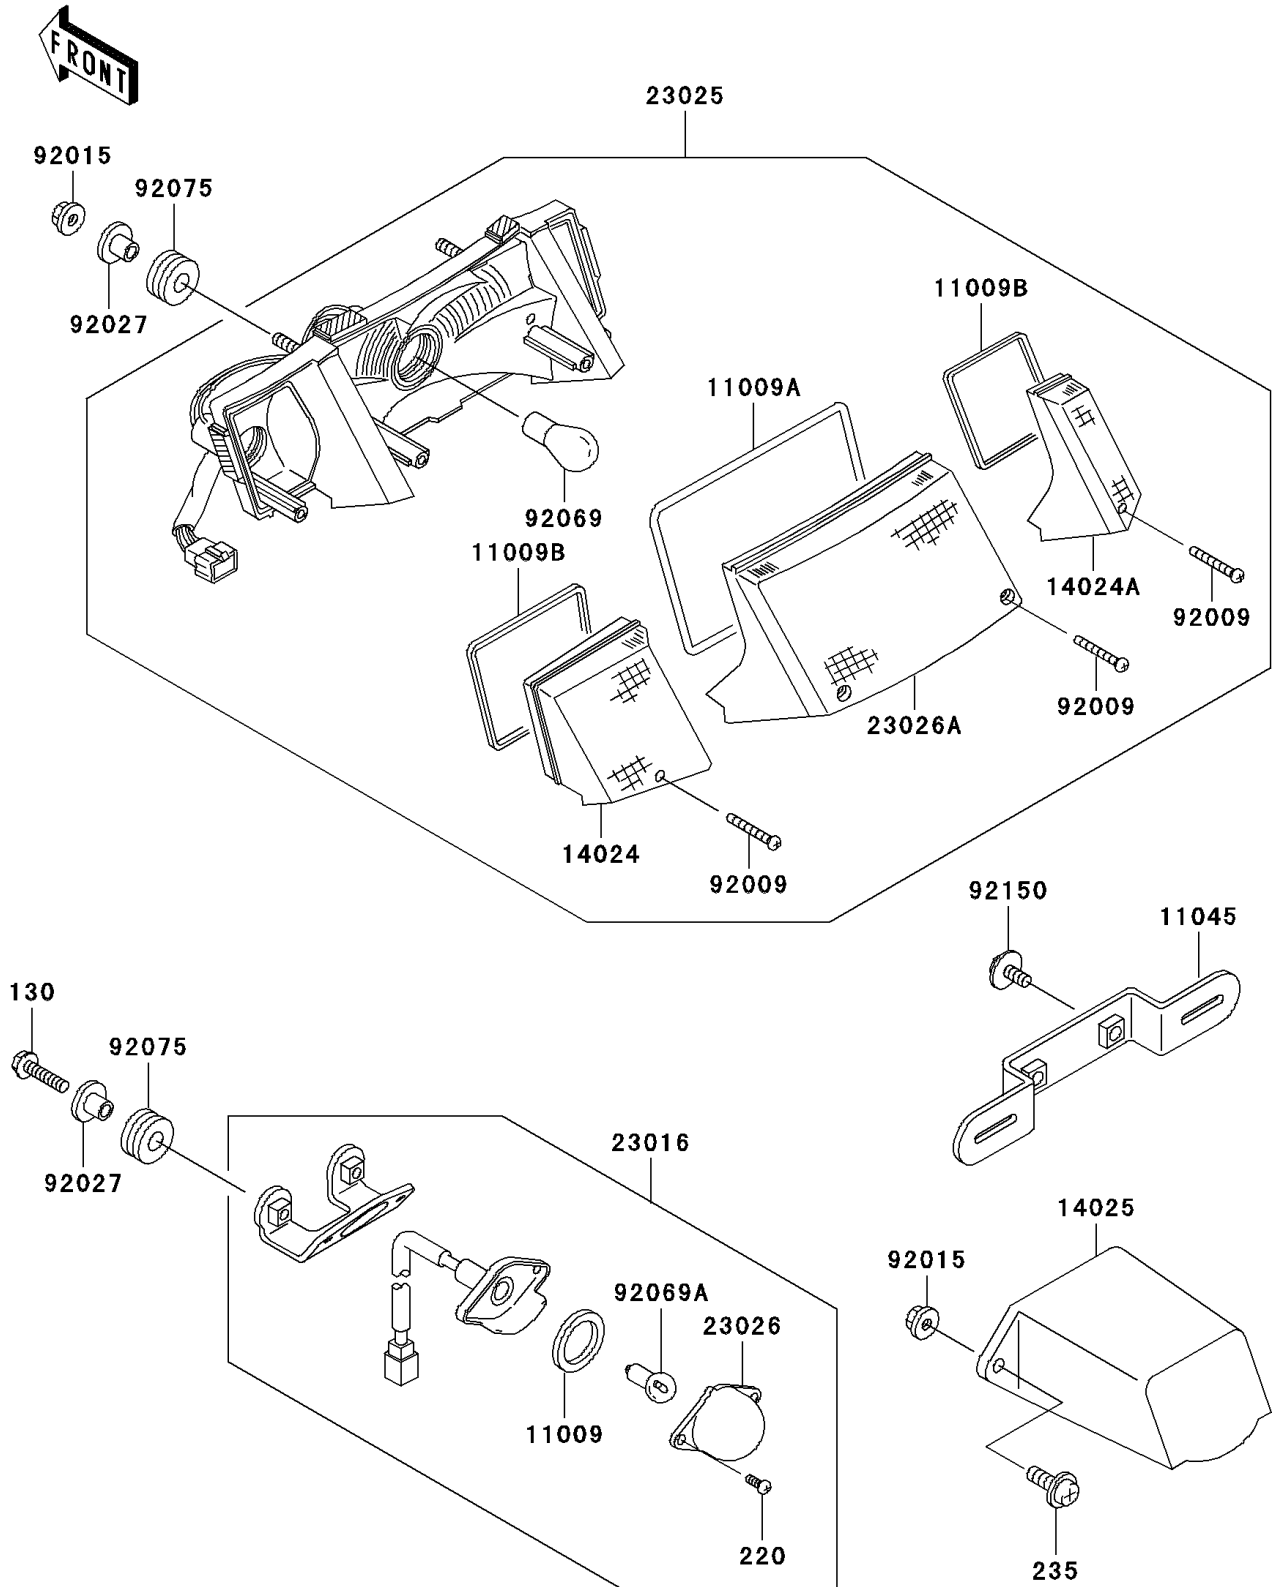

2004 Ninja[®] 250R

PARTS DIAGRAM

Taillight(s)

F2720

2004 Ninja[®] 250R

PARTS LIST

Taillight(s)

ITEM NAME

PART NUMBER

QUANTITY
