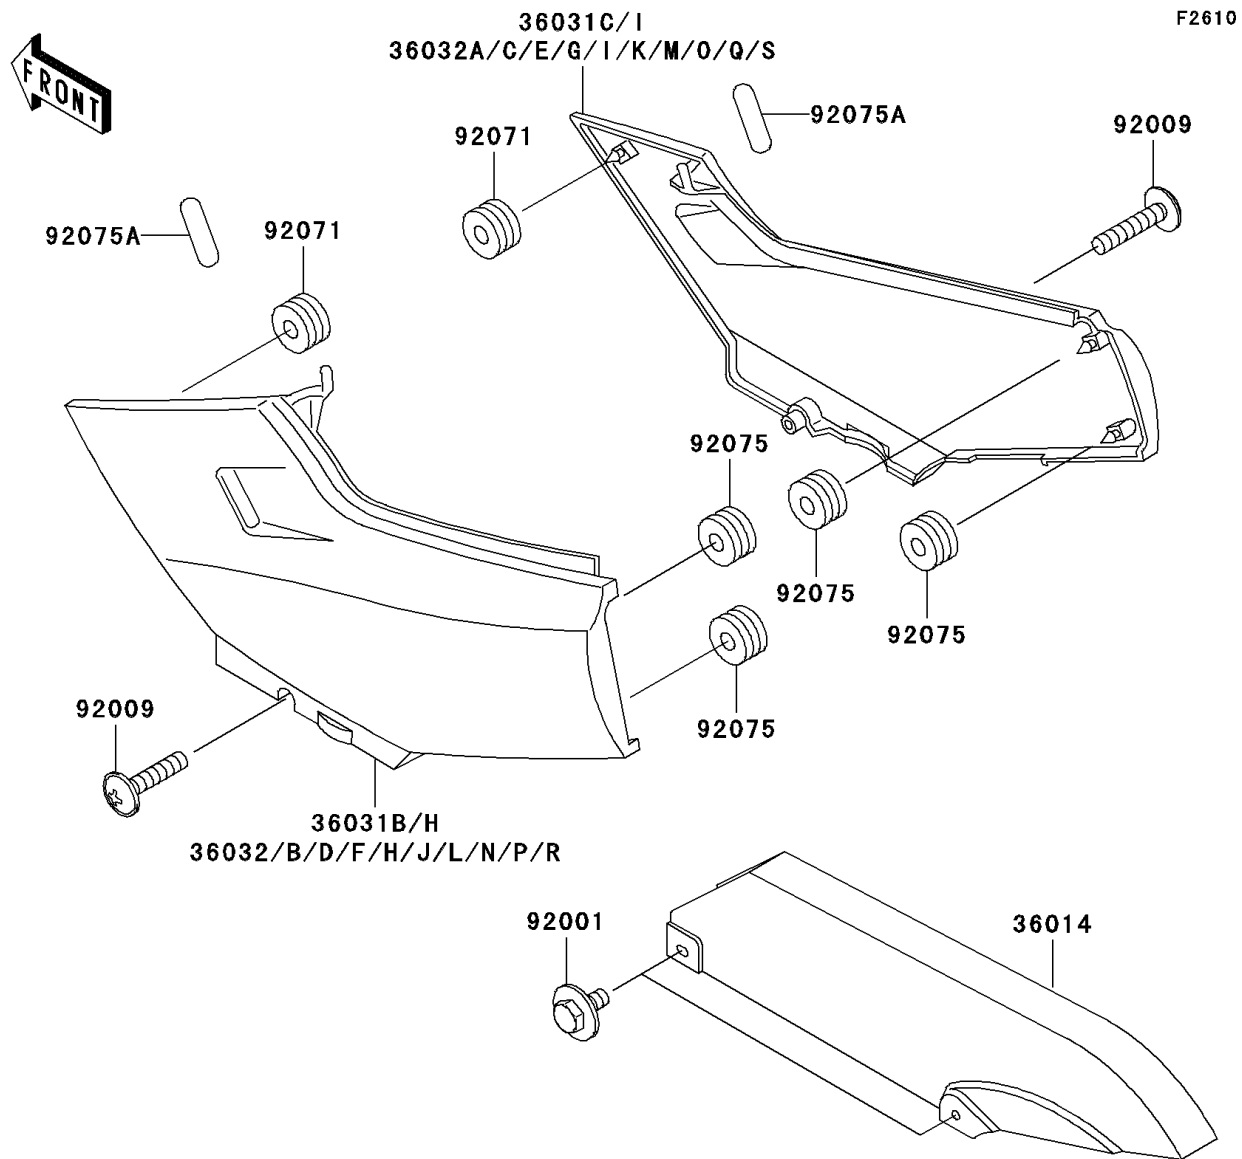

2001 Ninja[®] 250R

PARTS DIAGRAM

Side Covers/Chain Cover

(36031B/C)	Green
(36031H/I)	Red

WD

(36032/A)	Green
(36032B/C)	Yellow
(36032D/E)	Blue
(36032F/G)	Green

WD

(36032H/I)	Blue
(36032J/K)	Silver
(36032L/M)	Yellow
(36032N/O)	Blue
(36032P/Q)	Ebony
(36032R/S)	Silver

WD

2001 Ninja[®] 250R

PARTS LIST

Side Covers/Chain Cover

ITEM NAME

PART NUMBER

QUANTITY
