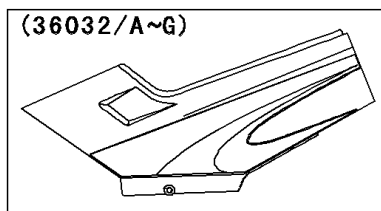

2001 Ninja[®] 250R

PARTS DIAGRAM

Side Covers/Chain Cover

(36031B/C)	Green
(36031H/I)	Red

WD

(36032/A)	Green
(36032B/C)	Yellow
(36032D/E)	Blue
(36032F/G)	Green

WD

(36032H/I)	Blue
(36032J/K)	Silver
(36032L/M)	Yellow
(36032N/O)	Blue
(36032P/Q)	Ebony
(36032R/S)	Silver