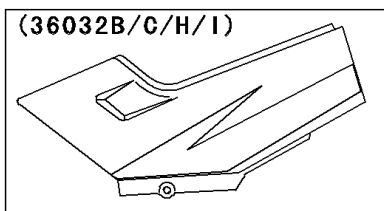

2001 Ninja[®] 250R

PARTS DIAGRAM

Side Covers/Chain Cover

(36031B/C)	Green
(36031H/I)	Red

WD

(36032/A)	Green
(36032B/C)	Yellow
(36032D/E)	Blue
(36032F/G)	Green

WD

(36032H/I)	Blue
(36032J/K)	Silver
(36032L/M)	Yellow
(36032N/O)	Blue
(36032P/Q)	Ebony
(36032R/S)	Silver