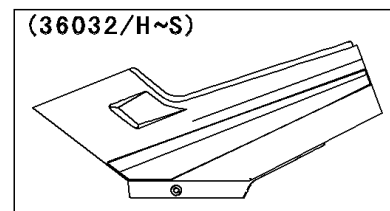

2001 Ninja[®] 250R

PARTS DIAGRAM

Side Covers/Chain Cover

(36031B/C)	Green
(36031H/I)	Red

WD

(36032/A)	Green
(36032B/C)	Yellow
(36032D/E)	Blue
(36032F/G)	Green

WD

(36032H/I)	Blue
(36032J/K)	Silver
(36032L/M)	Yellow
(36032N/O)	Blue
(36032P/Q)	Ebony
(36032R/S)	Silver