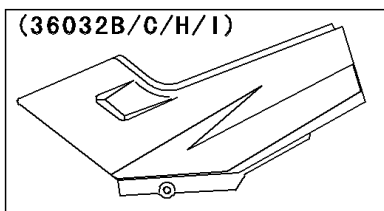

2003 Ninja® 250R

PARTS DIAGRAM

Side Covers/Chain Cover

(36031B/C)	Green
(36031H/I)	Red

(36032/A)	Green
(36032B/C)	Yellow
(36032D/E)	Blue
(36032F/G)	Green

(36032H/I)	Blue
(36032J/K)	Silver
(36032L/M)	Yellow
(36032N/O)	Blue
(36032P/Q)	Ebony
(36032R/S)	Silver