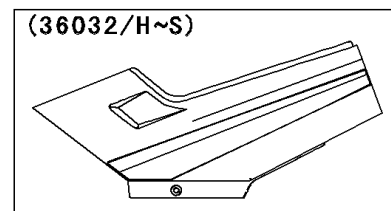

2003 Ninja® 250R

PARTS DIAGRAM

Side Covers/Chain Cover

(36031B/C)	Green
(36031H/I)	Red

(36032/A)	Green
(36032B/C)	Yellow
(36032D/E)	Blue
(36032F/G)	Green

(36032H/I)	Blue
(36032J/K)	Silver
(36032L/M)	Yellow
(36032N/O)	Blue
(36032P/Q)	Ebony
(36032R/S)	Silver

WD