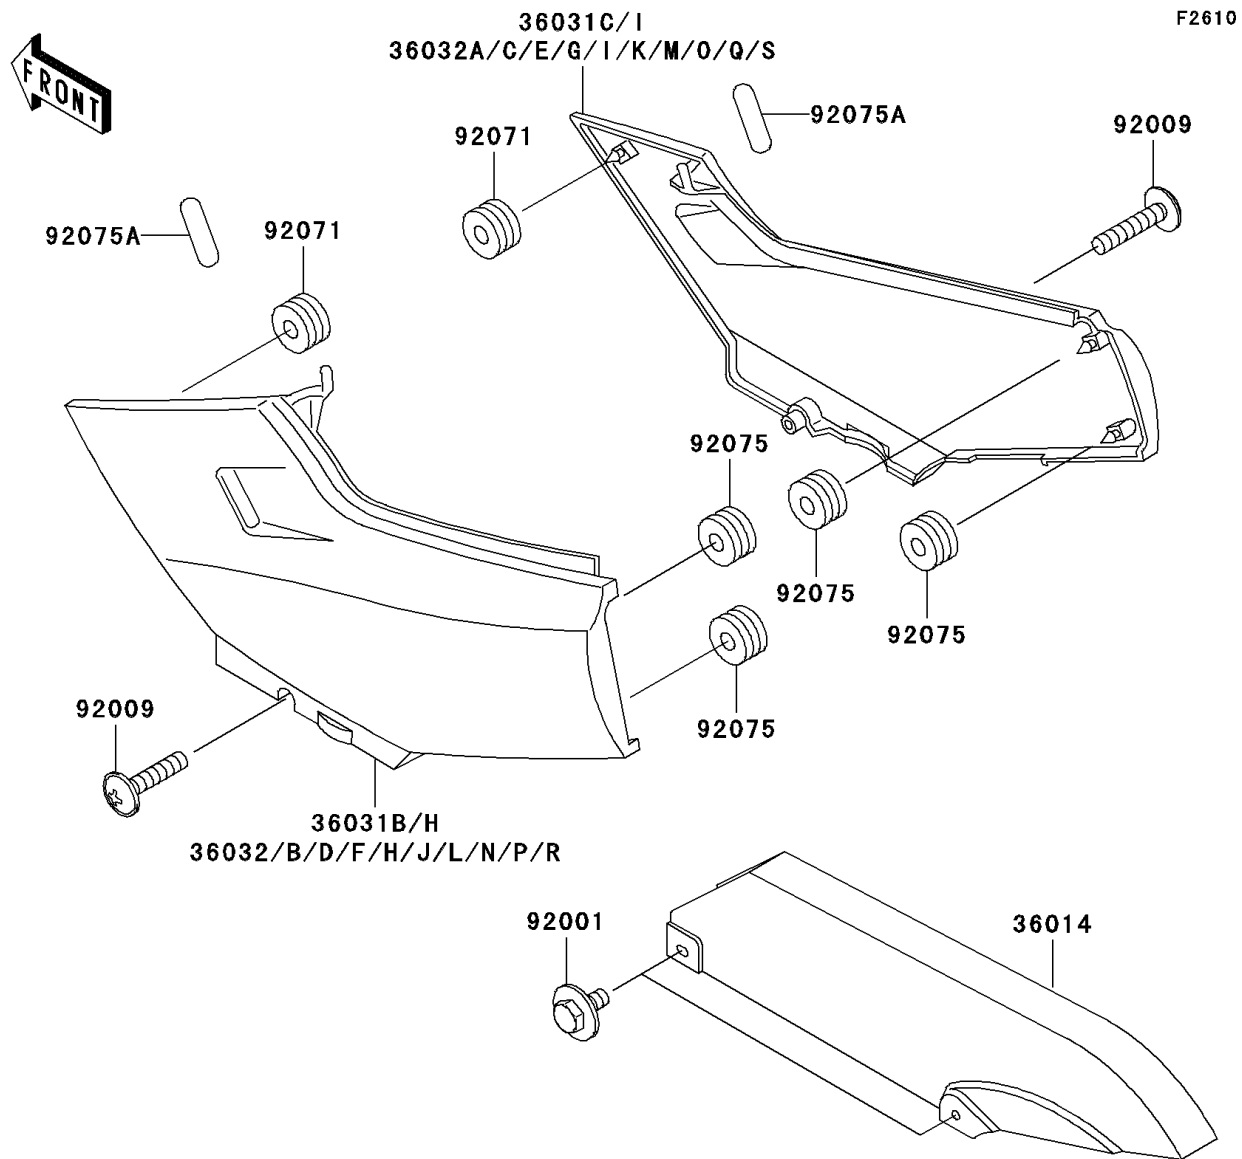

2003 Ninja® 250R

PARTS DIAGRAM

Side Covers/Chain Cover

(36031B/C)	Green
(36031H/I)	Red

(36032/A)	Green
(36032B/C)	Yellow
(36032D/E)	Blue
(36032F/G)	Green

(36032H/I)	Blue
(36032J/K)	Silver
(36032L/M)	Yellow
(36032N/O)	Blue
(36032P/Q)	Ebony
(36032R/S)	Silver

WD

WD

WD

2003 Ninja[®] 250R

PARTS LIST

Side Covers/Chain Cover

ITEM NAME

PART NUMBER

QUANTITY
