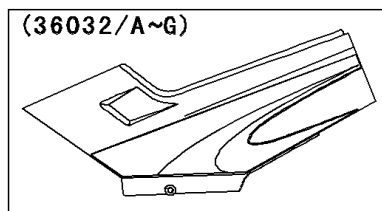

2003 Ninja® 250R

PARTS DIAGRAM

Side Covers/Chain Cover

(36031B/C)	Green
(36031H/I)	Red

(36032/A)	Green
(36032B/C)	Yellow
(36032D/E)	Blue
(36032F/G)	Green

(36032H/I)	Blue
(36032J/K)	Silver
(36032L/M)	Yellow
(36032N/O)	Blue
(36032P/Q)	Ebony
(36032R/S)	Silver

WD