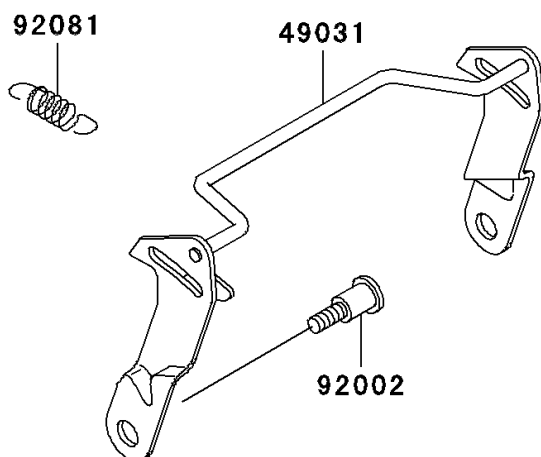

2001 Ninja[®] 250R

PARTS DIAGRAM

Seat

F2510

2001 Ninja[®] 250R

PARTS LIST

Seat

ITEM NAME

PART NUMBER

QUANTITY
