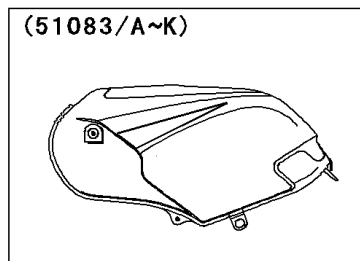

2001 Ninja[®] 250R

PARTS DIAGRAM

Fuel Tank(4/4)

WD

WD

(51082/B/F/G)	Green
(51082A/C)	Yellow
(51082D/E)	Blue
(51083/C/H/K)	Blue
(51083A/D/G/J)	Silver
(51083B/E)	Yellow
(51083F/I)	Ebony

2001 Ninja[®] 250R

PARTS LIST