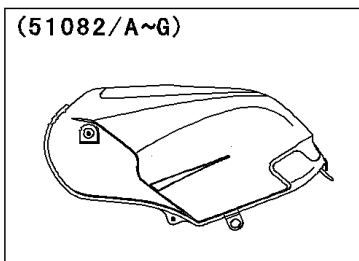

2001 Ninja[®] 250R

PARTS DIAGRAM

Fuel Tank(4/4)

WD

WD

(51082/B/F/G)	Green
(51082A/C)	Yellow
(51082D/E)	Blue
(51083/C/H/K)	Blue
(51083A/D/G/J)	Silver
(51083B/E)	Yellow
(51083F/I)	Ebony

2001 Ninja[®] 250R

PARTS LIST