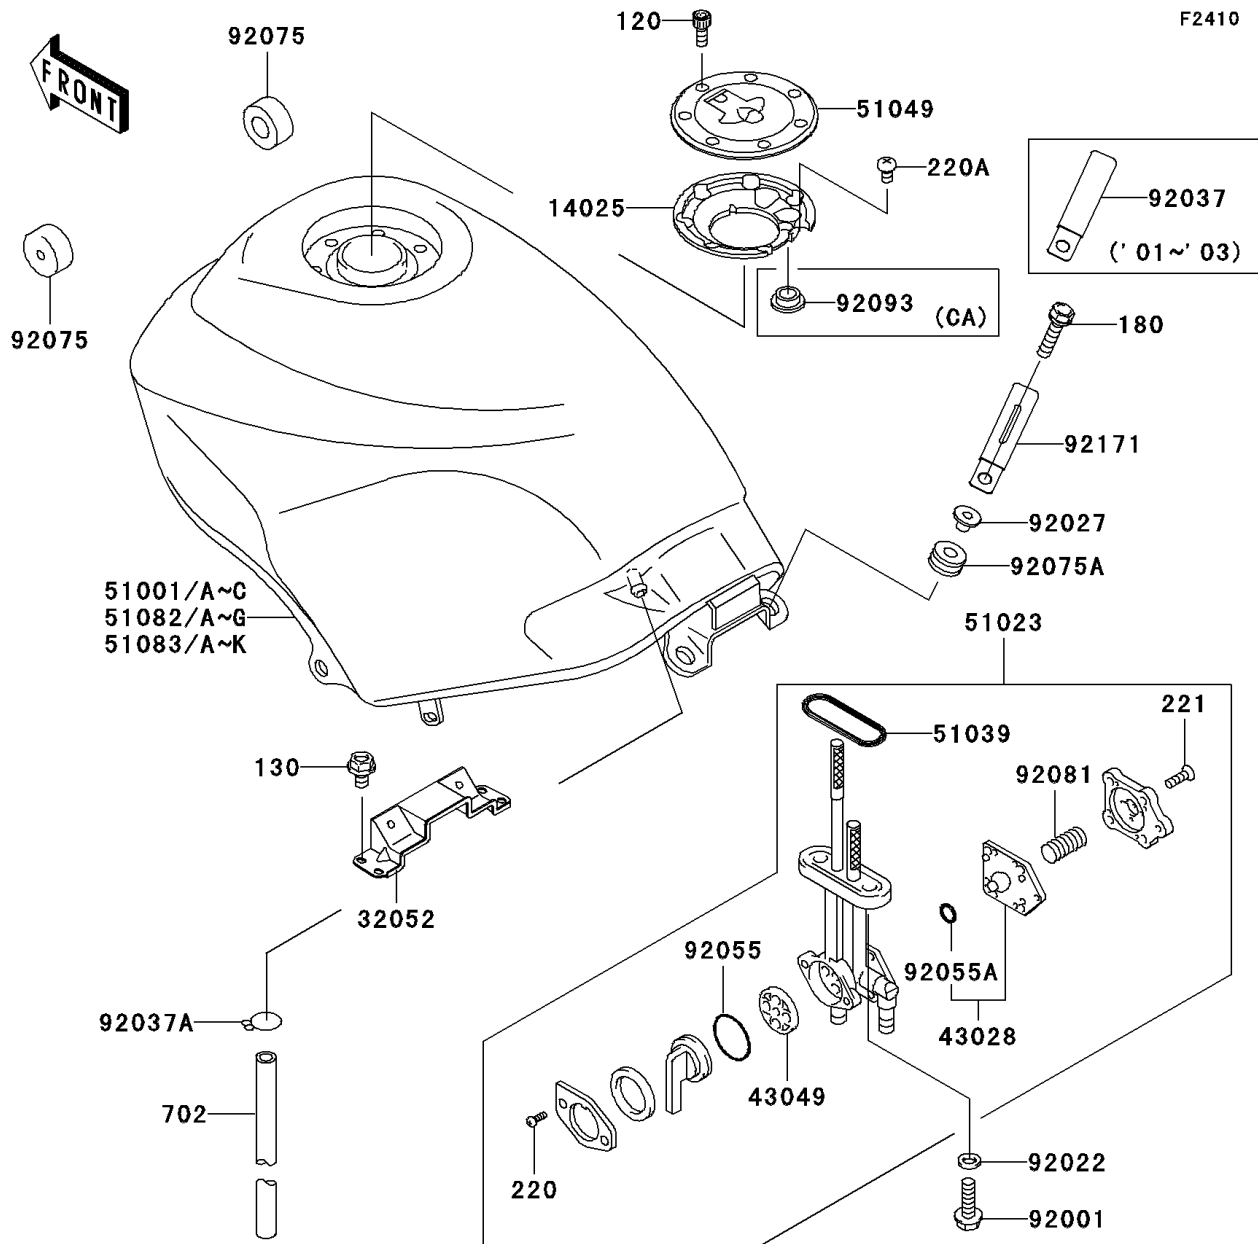

2001 Ninja[®] 250R

PARTS DIAGRAM

Fuel Tank(4/4)

WD

WD

(51082/B/F/G)	Green
(51082A/C)	Yellow
(51082D/E)	Blue
(51083/C/H/K)	Blue
(51083A/D/G/J)	Silver
(51083B/E)	Yellow
(51083F/I)	Ebony

2001 Ninja[®] 250R

PARTS LIST

Fuel Tank(4/4)

ITEM NAME

PART NUMBER

QUANTITY
