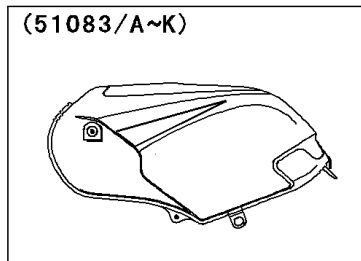

2001 Ninja[®] 250R

PARTS DIAGRAM

Fuel Tank(4/4)

F2410

WD

WD

(51082/B/F/G)	Green
(51082A/C)	Yellow
(51082D/E)	Blue
(51083/C/H/K)	Blue
(51083A/D/G/J)	Silver
(51083B/E)	Yellow
(51083F/I)	Ebony

2001 Ninja® 250R

PARTS LIST

Fuel Tank(4/4)

ITEM NAME	PART NUMBER	QUANTITY
COVER,TANK CAP (Ref # 14025)	14025-1913	1
BRACKET-TANK,RR (Ref # 32052)	32052-1254	1
DIAPHRAGM,TAP (Ref # 43028)	43028-1068	1
PACKING (Ref # 43049)	43049-1103	1
TAP-ASSY,FUEL (Ref # 51023)	51023-1393	1
RING,TAP FLANGED (Ref # 51039)	51039-003	1
CAP-TANK,FUEL (Ref # 51049)	51049-1131	1
BOLT-SOCKET (Ref # 120)	120S0512	7
BOLT-FLANGED,6X10 (Ref # 130)	130H0610	4
BOLT-UPSET-WS,6X25 (Ref # 180)	180D0625	2
SCREW-PAN-CROS (Ref # 220)	220C0308	2
SCREW-PAN-CROSS (Ref # 220A)	220F0508	1
SCREW-CSK-CROS,4X14 (Ref # 221)	221B0414	5
TUBE-RUBBER,7X10X1000 (Ref # 702)	702A071000	1
BOLT,6X20 (Ref # 92001)	92001-1091	2
WASHER,6.2X11X1.5 (Ref # 92022)	92022-183	2
COLLAR,L=13.1 (Ref # 92027)	92027-251	2
CLAMP,L=60 (Ref # 92037)	92037-1069	1
CLAMP (Ref # 92037A)	92037-1712	1
RING-O,TAP LEVER (Ref # 92055)	92055-1085	1
RING-O (Ref # 92055A)	92055-1664	1
DAMPER,FUEL TANK,FR (Ref # 92075)	92075-1115	2
DAMPER (Ref # 92075A)	92075-1690	2
SPRING,TAP DIAPHRAGM (Ref # 92081)	92081-1240	1
TANK-COMP-FUEL,F.RED (Ref # 51001)	51001-1411-B1	1
TANK-COMP-FUEL,L.GREEN (Ref # 51001A)	51001-1411-7F	1
TANK-COMP-FUEL,F.RED (Ref # 51001B)	51001-1412-B1	1
TANK-COMP-FUEL,L.GREEN (Ref # 51001C)	51001-1412-7F	1
SEAL,FUEL TANK CAP (Ref # 92093)	92093-1030	1