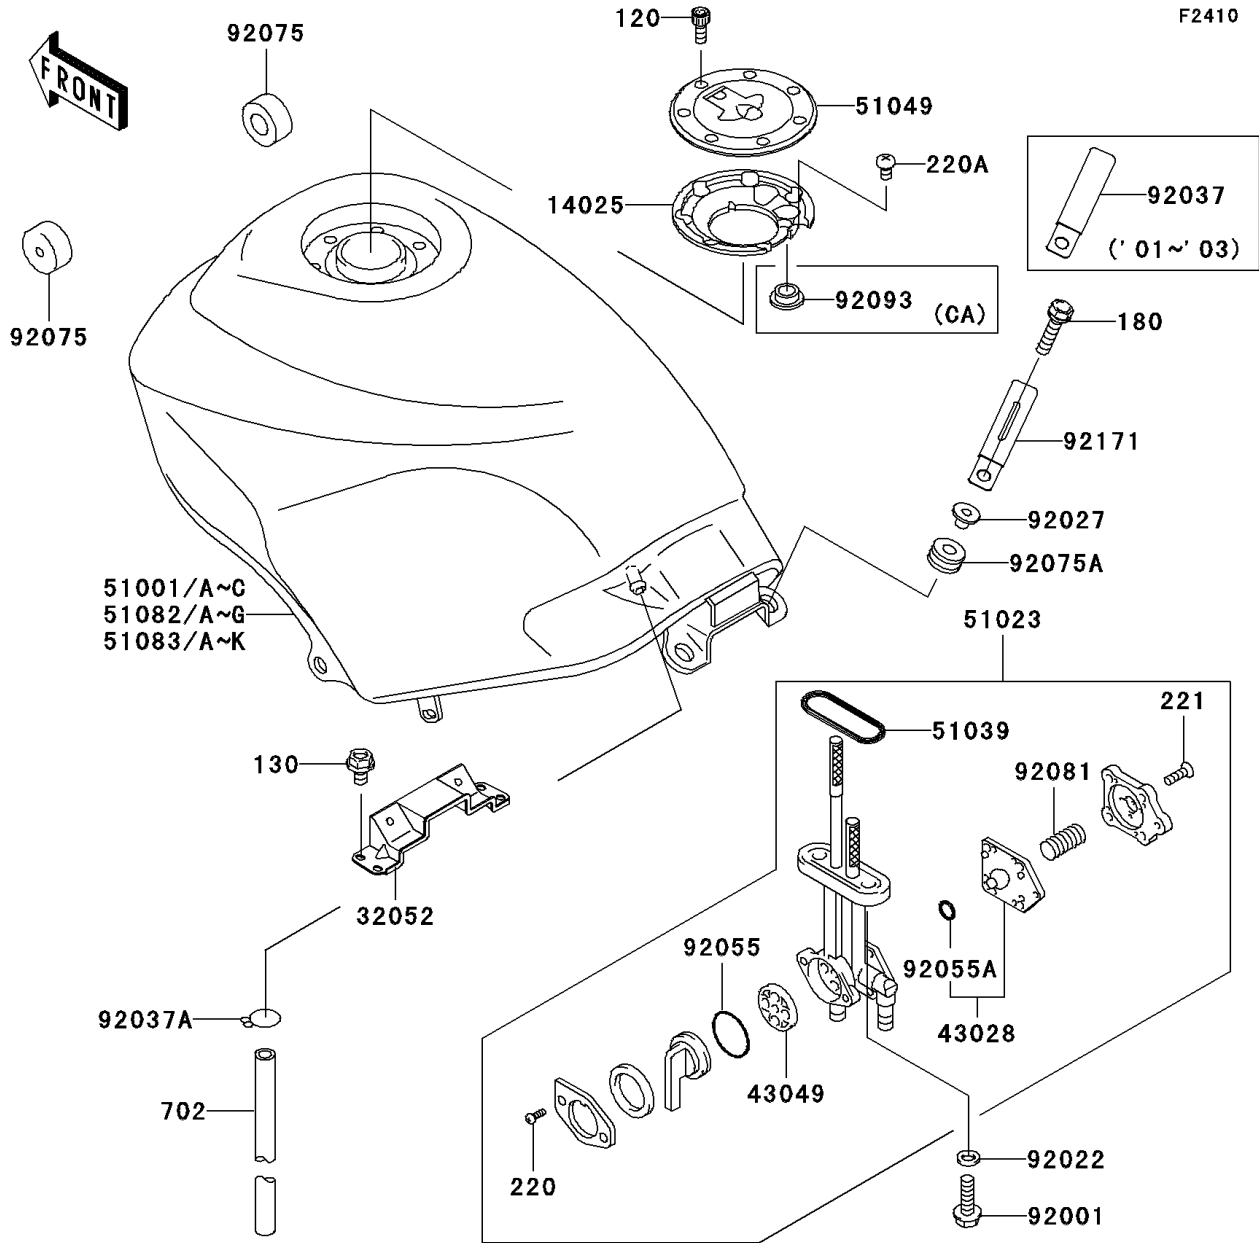

2001 Ninja[®] 250R

PARTS DIAGRAM

Fuel Tank(4/4)

F2410

WD

WD

(51082/B/F/G)	Green
(51082A/C)	Yellow
(51082D/E)	Blue
(51083/C/H/K)	Blue
(51083A/D/G/J)	Silver
(51083B/E)	Yellow
(51083F/I)	Ebony

2001 Ninja® 250R

PARTS LIST

Fuel Tank(4/4)

ITEM NAME	PART NUMBER	QUANTITY
COVER,TANK CAP (Ref # 14025)	14025-1913	1
BRACKET-TANK,RR (Ref # 32052)	32052-1254	1
DIAPHRAGM,TAP (Ref # 43028)	43028-1068	1
PACKING (Ref # 43049)	43049-1103	1
TAP-ASSY,FUEL (Ref # 51023)	51023-1393	1
RING,TAP FLANGED (Ref # 51039)	51039-003	1
CAP-TANK,FUEL (Ref # 51049)	51049-1131	1
BOLT-SOCKET (Ref # 120)	120S0512	7
BOLT-FLANGED,6X10 (Ref # 130)	130H0610	4
BOLT-UPSET-WS,6X25 (Ref # 180)	180D0625	2
SCREW-PAN-CROS (Ref # 220)	220C0308	2
SCREW-PAN-CROSS (Ref # 220A)	220F0508	1
SCREW-CSK-CROS,4X14 (Ref # 221)	221B0414	5
TUBE-RUBBER,7X10X1000 (Ref # 702)	702A071000	1
BOLT,6X20 (Ref # 92001)	92001-1091	2
WASHER,6.2X11X1.5 (Ref # 92022)	92022-183	2
COLLAR,L=13.1 (Ref # 92027)	92027-251	2
CLAMP,L=60 (Ref # 92037)	92037-1069	1
CLAMP (Ref # 92037A)	92037-1712	1
RING-O,TAP LEVER (Ref # 92055)	92055-1085	1
RING-O (Ref # 92055A)	92055-1664	1
DAMPER,FUEL TANK,FR (Ref # 92075)	92075-1115	2
DAMPER (Ref # 92075A)	92075-1690	2
SPRING,TAP DIAPHRAGM (Ref # 92081)	92081-1240	1
TANK-COMP-FUEL,F.RED (Ref # 51001)	51001-1411-B1	1
TANK-COMP-FUEL,L.GREEN (Ref # 51001A)	51001-1411-7F	1
TANK-COMP-FUEL,F.RED (Ref # 51001B)	51001-1412-B1	1
TANK-COMP-FUEL,L.GREEN (Ref # 51001C)	51001-1412-7F	1
SEAL,FUEL TANK CAP (Ref # 92093)	92093-1030	1