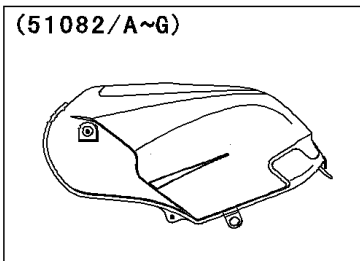

2001 Ninja[®] 250R

PARTS DIAGRAM

Fuel Tank(4/4)

F2410

WD

WD

(51082/B/F/G)	Green
(51082A/C)	Yellow
(51082D/E)	Blue
(51083/C/H/K)	Blue
(51083A/D/G/J)	Silver
(51083B/E)	Yellow
(51083F/I)	Ebony

2001 Ninja® 250R

PARTS LIST

Fuel Tank(4/4)

ITEM NAME	PART NUMBER	QUANTITY
COVER,TANK CAP (Ref # 14025)	14025-1913	1
BRACKET-TANK,RR (Ref # 32052)	32052-1254	1
DIAPHRAGM,TAP (Ref # 43028)	43028-1068	1
PACKING (Ref # 43049)	43049-1103	1
TAP-ASSY,FUEL (Ref # 51023)	51023-1393	1
RING,TAP FLANGED (Ref # 51039)	51039-003	1
CAP-TANK,FUEL (Ref # 51049)	51049-1131	1
BOLT-SOCKET (Ref # 120)	120S0512	7
BOLT-FLANGED,6X10 (Ref # 130)	130H0610	4
BOLT-UPSET-WS,6X25 (Ref # 180)	180D0625	2
SCREW-PAN-CROS (Ref # 220)	220C0308	2
SCREW-PAN-CROSS (Ref # 220A)	220F0508	1
SCREW-CSK-CROS,4X14 (Ref # 221)	221B0414	5
TUBE-RUBBER,7X10X1000 (Ref # 702)	702A071000	1
BOLT,6X20 (Ref # 92001)	92001-1091	2
WASHER,6.2X11X1.5 (Ref # 92022)	92022-183	2
COLLAR,L=13.1 (Ref # 92027)	92027-251	2
CLAMP,L=60 (Ref # 92037)	92037-1069	1
CLAMP (Ref # 92037A)	92037-1712	1
RING-O,TAP LEVER (Ref # 92055)	92055-1085	1
RING-O (Ref # 92055A)	92055-1664	1
DAMPER,FUEL TANK,FR (Ref # 92075)	92075-1115	2
DAMPER (Ref # 92075A)	92075-1690	2
SPRING,TAP DIAPHRAGM (Ref # 92081)	92081-1240	1
TANK-COMP-FUEL,F.RED (Ref # 51001)	51001-1411-B1	1
TANK-COMP-FUEL,L.GREEN (Ref # 51001A)	51001-1411-7F	1
TANK-COMP-FUEL,F.RED (Ref # 51001B)	51001-1412-B1	1
TANK-COMP-FUEL,L.GREEN (Ref # 51001C)	51001-1412-7F	1
SEAL,FUEL TANK CAP (Ref # 92093)	92093-1030	1