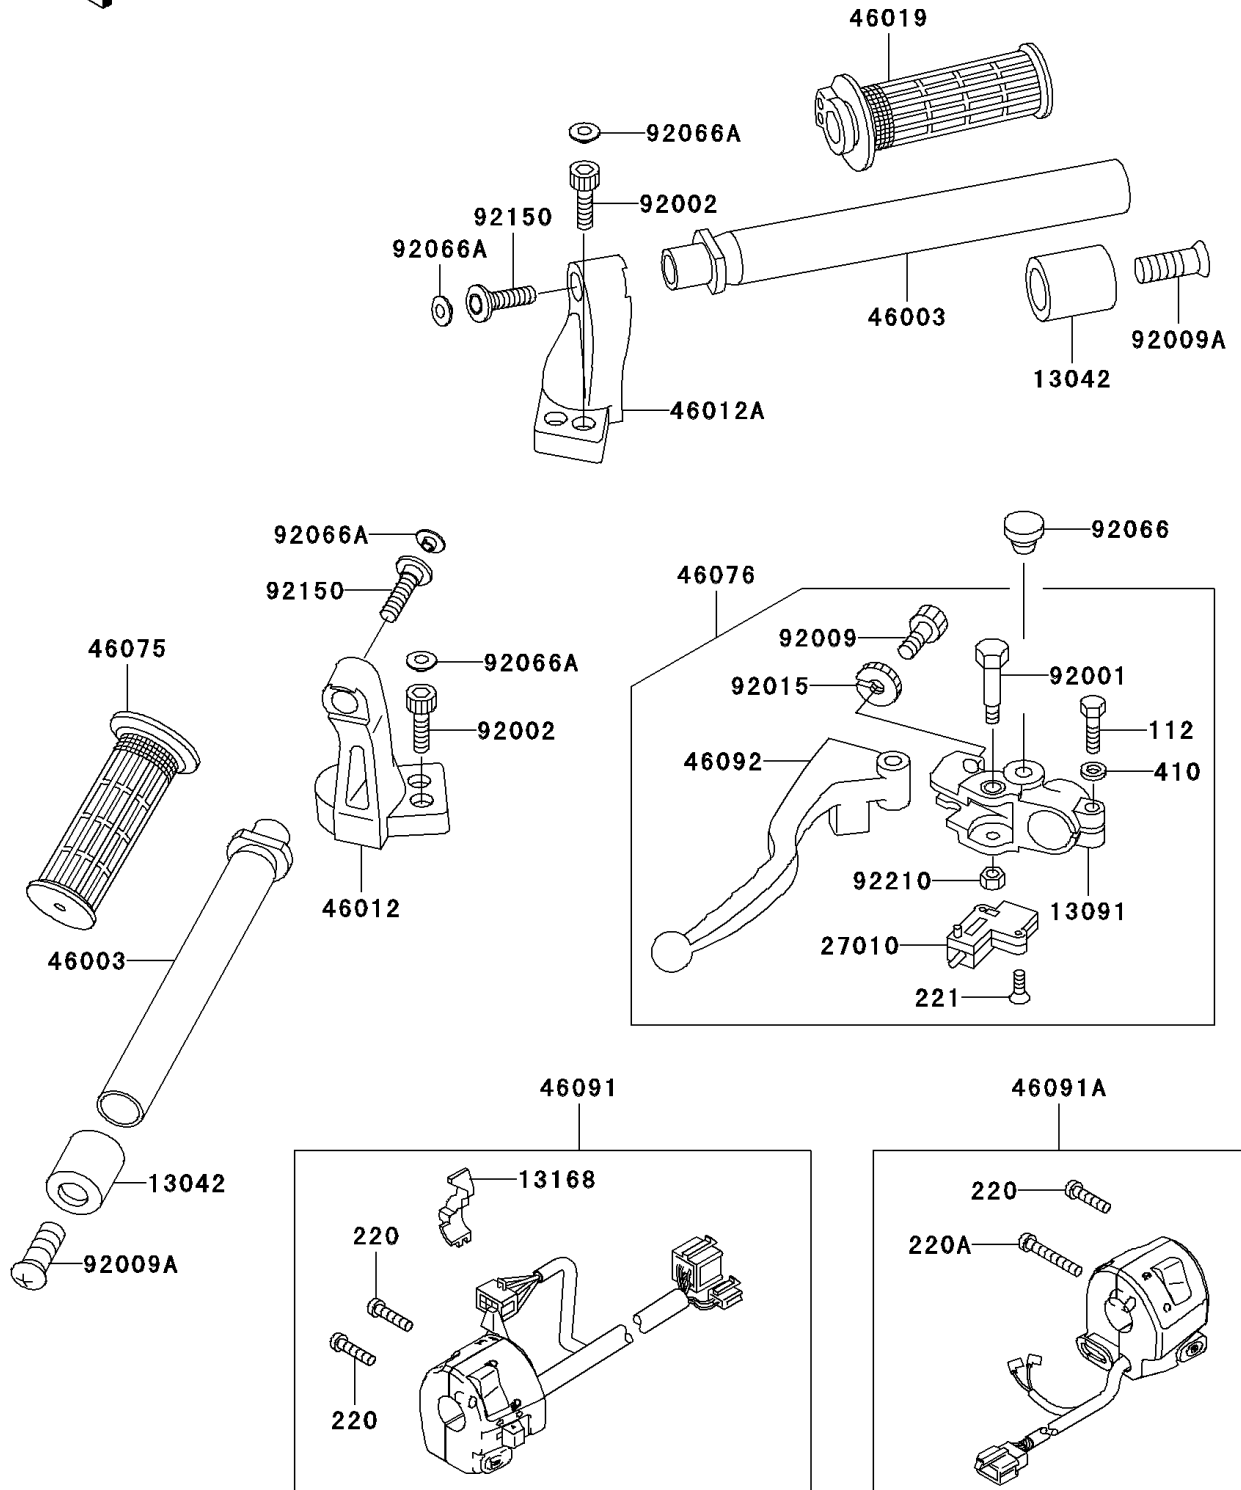

2001 Ninja® 250R

PARTS DIAGRAM

Handlebar

F2310

2001 Ninja[®] 250R

PARTS LIST

Handlebar

ITEM NAME

PART NUMBER

QUANTITY
