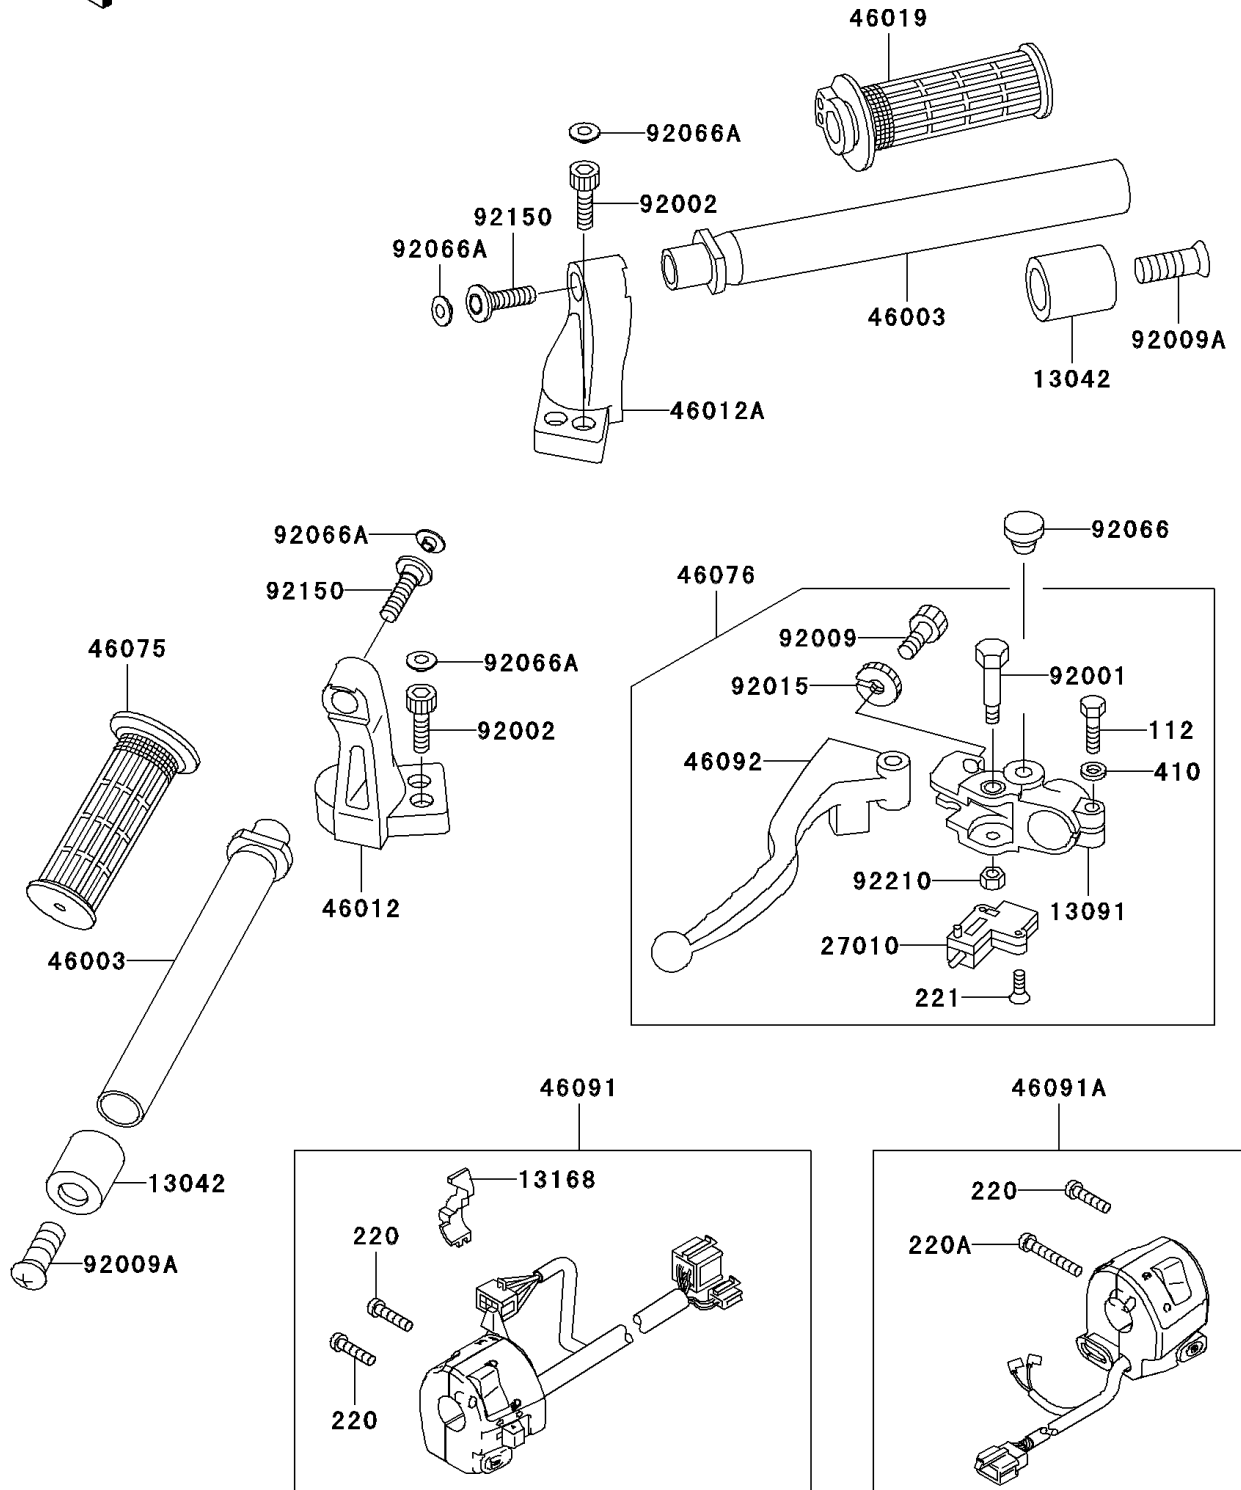

2003 Ninja® 250R

PARTS DIAGRAM

Handlebar

F2310

2003 Ninja[®] 250R

PARTS LIST

Handlebar

ITEM NAME

PART NUMBER

QUANTITY
