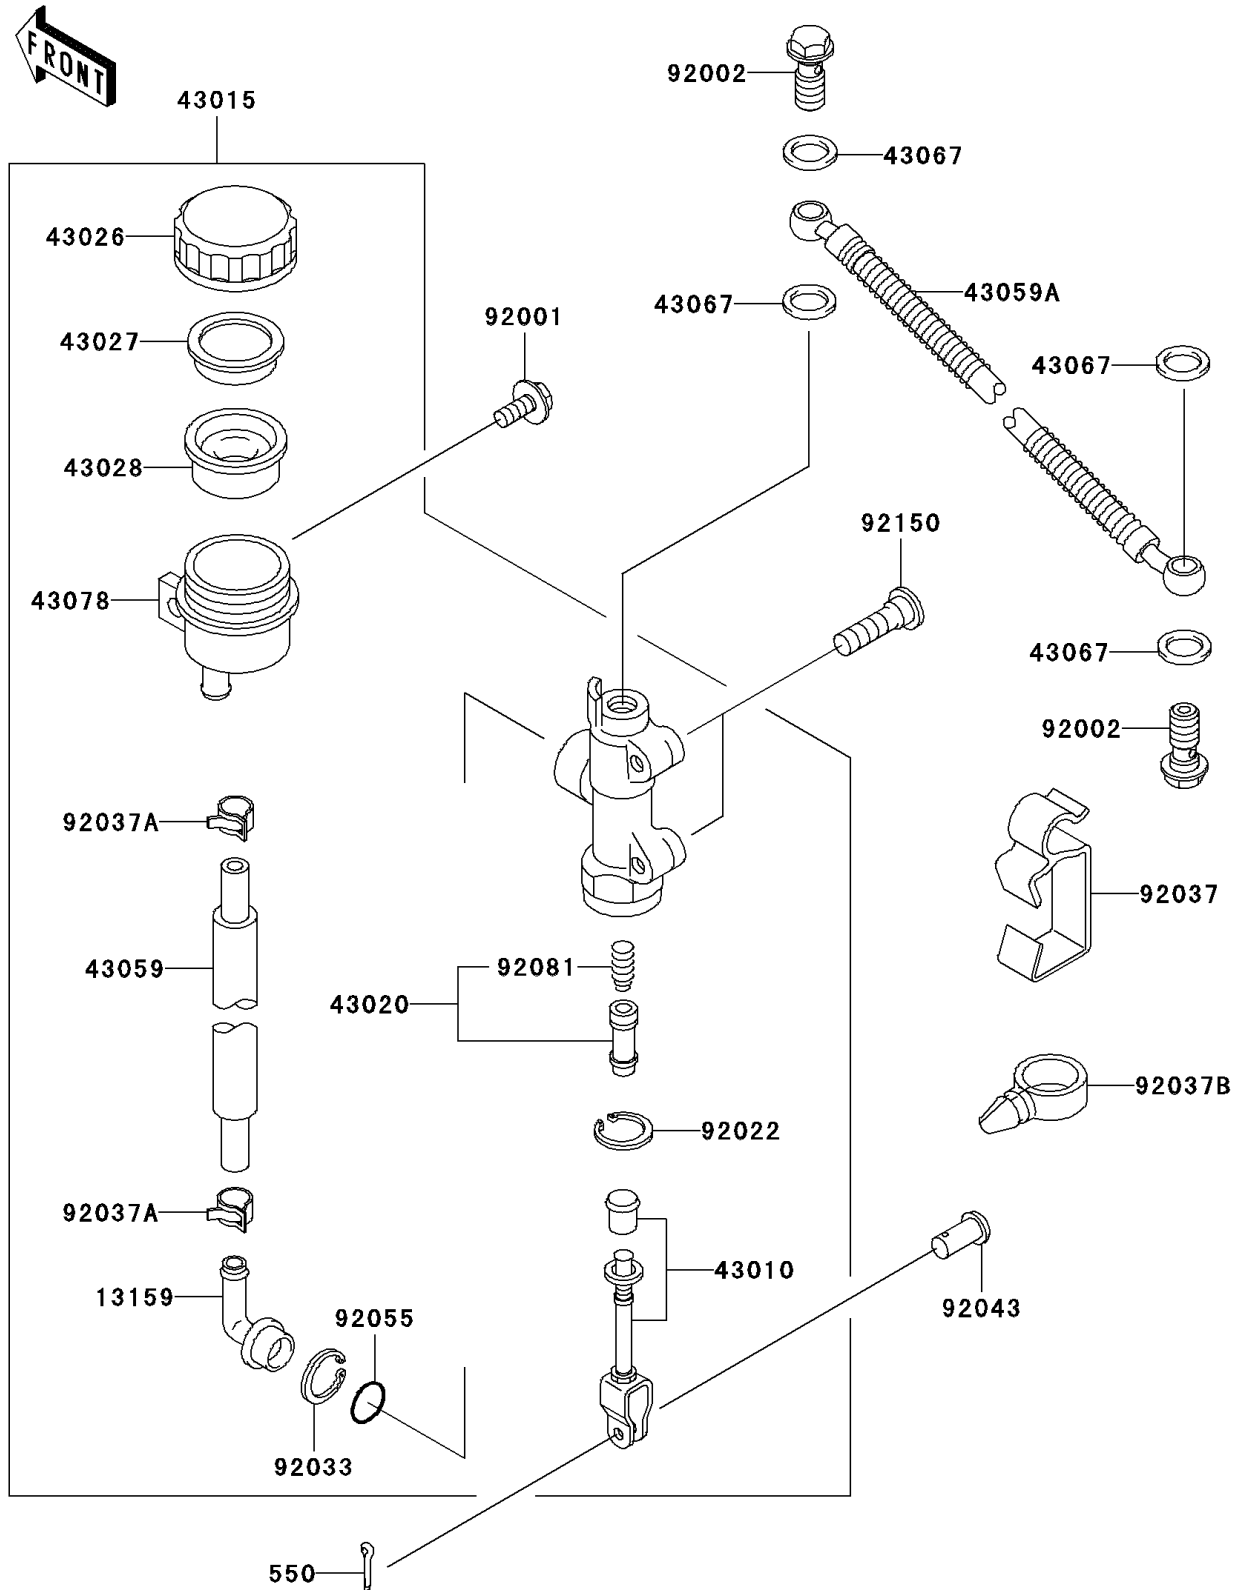

## PARTS DIAGRAM

### Rear Master Cylinder

F2293

## PARTS LIST

### Rear Master Cylinder

**ITEM NAME**

**PART NUMBER**

**QUANTITY**

---