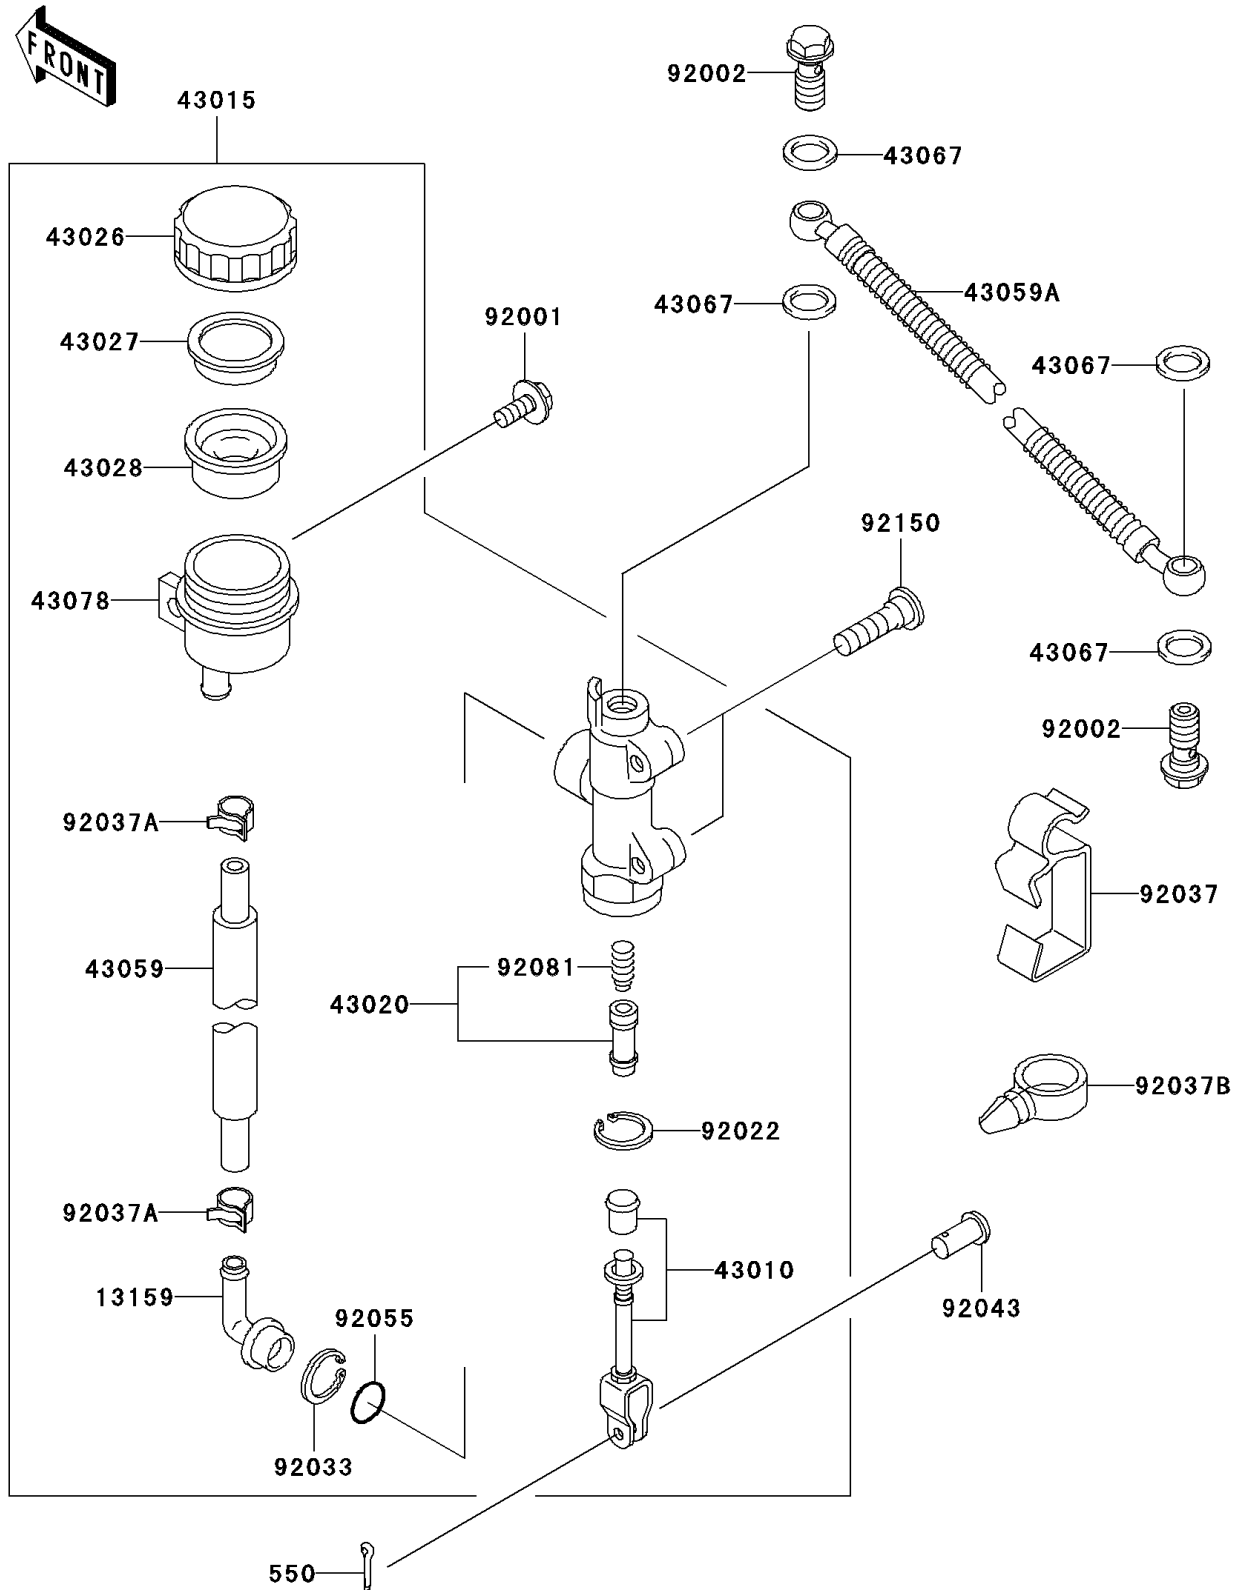

2003 Ninja[®] 250R

PARTS DIAGRAM

Rear Master Cylinder

F2293

2003 Ninja[®] 250R

PARTS LIST

Rear Master Cylinder

ITEM NAME

PART NUMBER

QUANTITY
