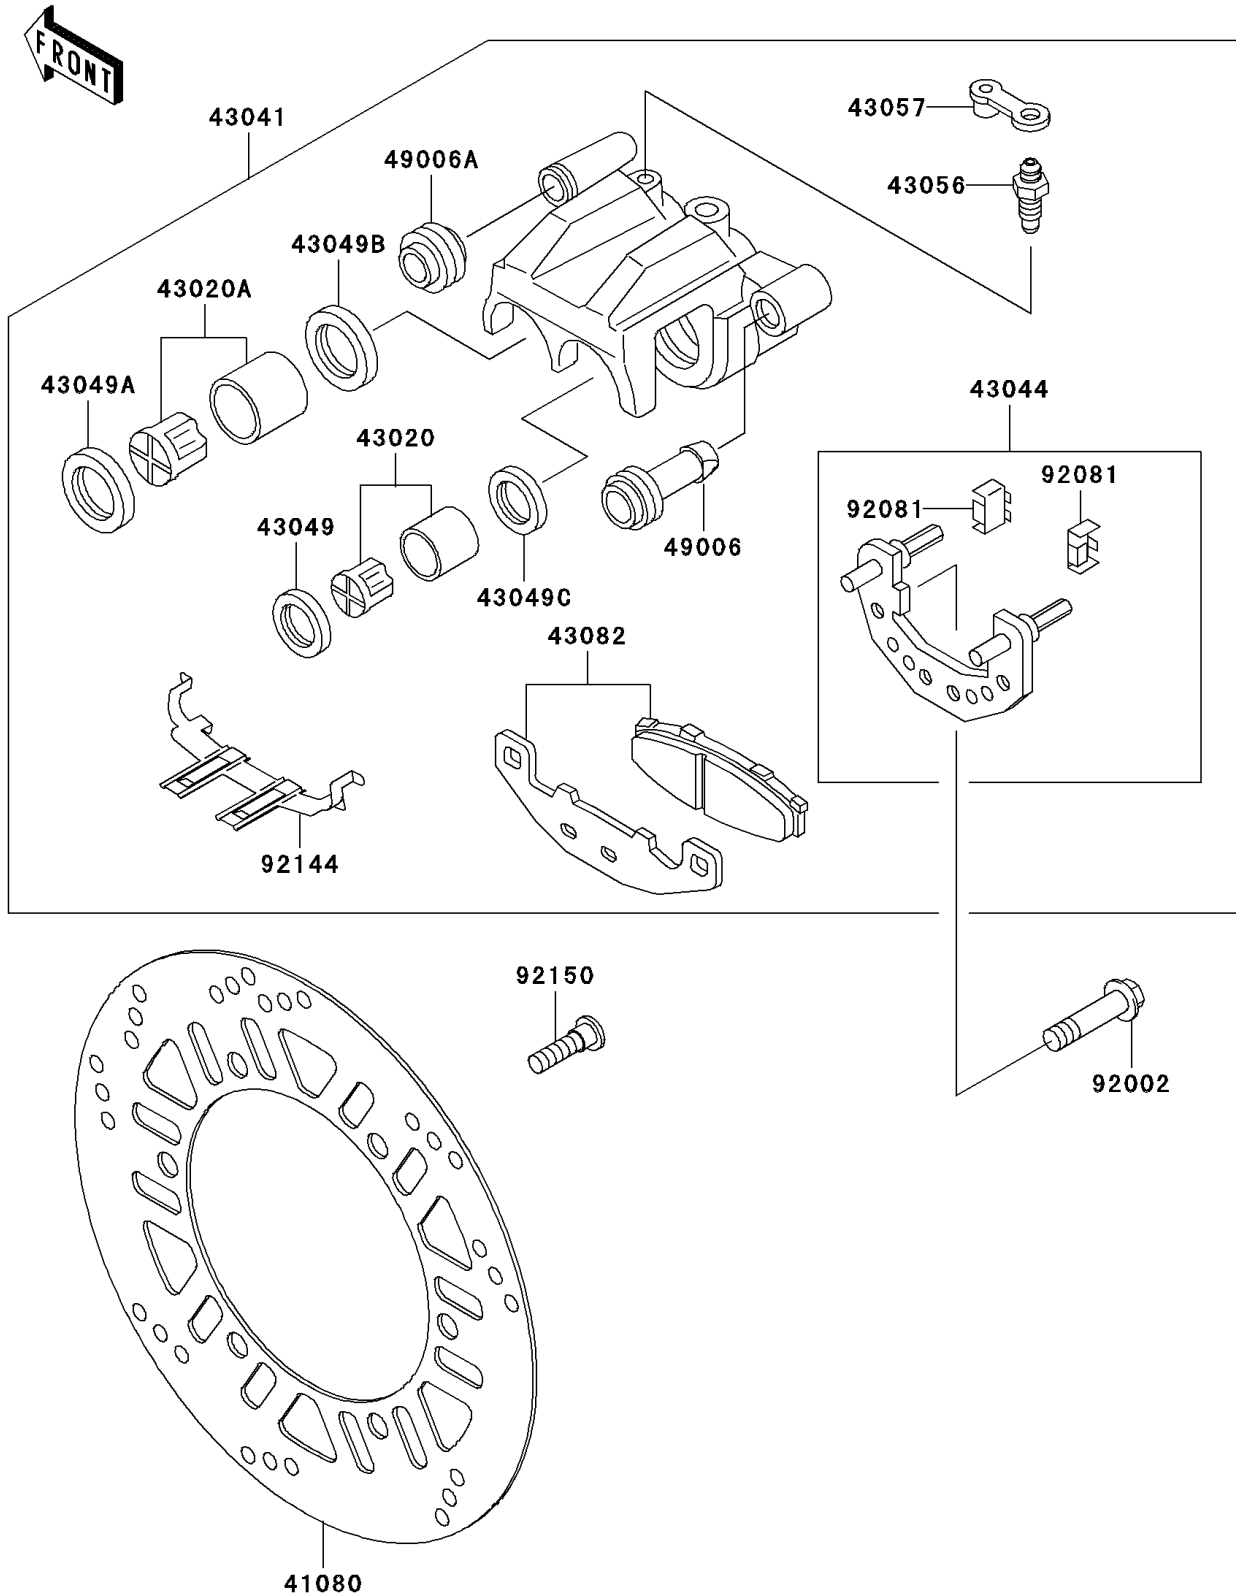

2003 Ninja[®] 250R

PARTS DIAGRAM

Front Brake(F15-F17)

F2292

2003 Ninja[®] 250R

PARTS LIST

Front Brake(F15-F17)

ITEM NAME

PART NUMBER

QUANTITY
